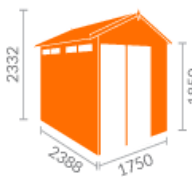

4x4:

8x4:

12x4:

4x6:

8x6:

12x6:

Building Dimension	Length	Width	Base Size	Internal Size	External Ridge	External Eaves	Internal Ridge	Internal Eaves	Ext. Size exc. Roof	Ext. Size inc. Roof	No. of Windows	Weight
4x4 TigerFlex® Shiplap Apex Security Double Door Shed	1238mm	1150mm	1238mm x 1150mm	1150mm x 1062mm	2192mm	1850mm	2124mm	1792mm	1262mm x 1174mm	1288mm x 1237mm	2	105kgs
8x4 TigerFlex® Shiplap Apex Security Double Door Shed	2388mm	1150mm	2388mm x 1150mm	2300mm x 1062mm	2192mm	1850mm	2124mm	1792mm	2412mm x 1174mm	2438mm x 1237mm	4	160kgs
12x4 TigerFlex® Shiplap Apex Security Double Door Shed	3538mm	1150mm	3538mm x 1150mm	3450mm x 1062mm	2192mm	1850mm	2124mm	1792mm	3562mm x 1174mm	3588mm x 1237mm	6	218kgs
4x6 TigerFlex® Shiplap Apex Security Double Door Shed	1238mm	1750mm	1238mm x 1750mm	1150mm x 1662mm	2332mm	1850mm	2264mm	1792mm	1262mm x 1774mm	1288mm x 2055mm	2	131kgs
8x6 TigerFlex® Shiplap Apex Security Double Door Shed	2388mm	1750mm	2388mm x 1750mm	2300mm x 1662mm	2332mm	1850mm	2264mm	1792mm	2412mm x 1774mm	2438mm x 2055mm	4	200kgs
12x6 TigerFlex® Shiplap Apex Security Double Door Shed	3538mm	1750mm	3538mm x 1750mm	3450mm x 1662mm	2332mm	1850mm	2264mm	1792mm	3562mm x 1774mm	3588mm x 2055mm	6	270kgs