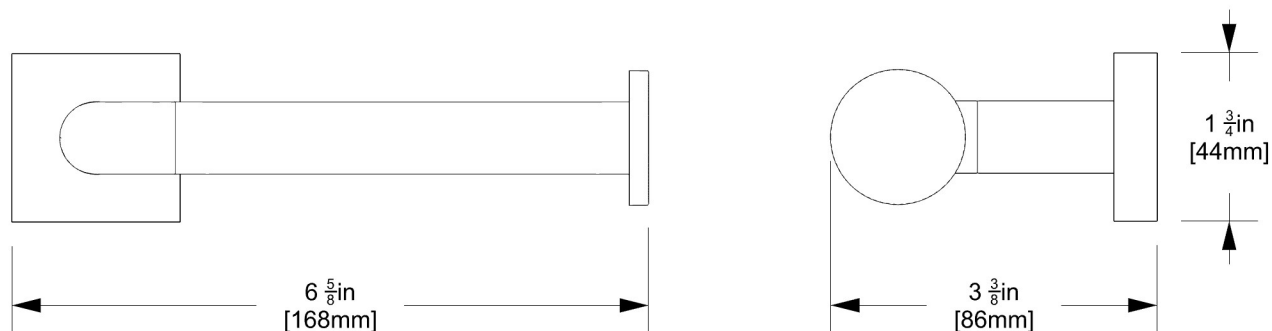

DIMENSIONS

Backed by our lifetime warranty, you can trust our products to always exceed your expectations and live up to their name.

1550 Factor Ave. San Leandro, CA 94577
Phone #: 800.227.5640
Email: cs@gatcoinc.com

The manufacturer reserves the right to, and do time to time, make changes and improvements in designs and dimensions.
Updated on March 11, 2025