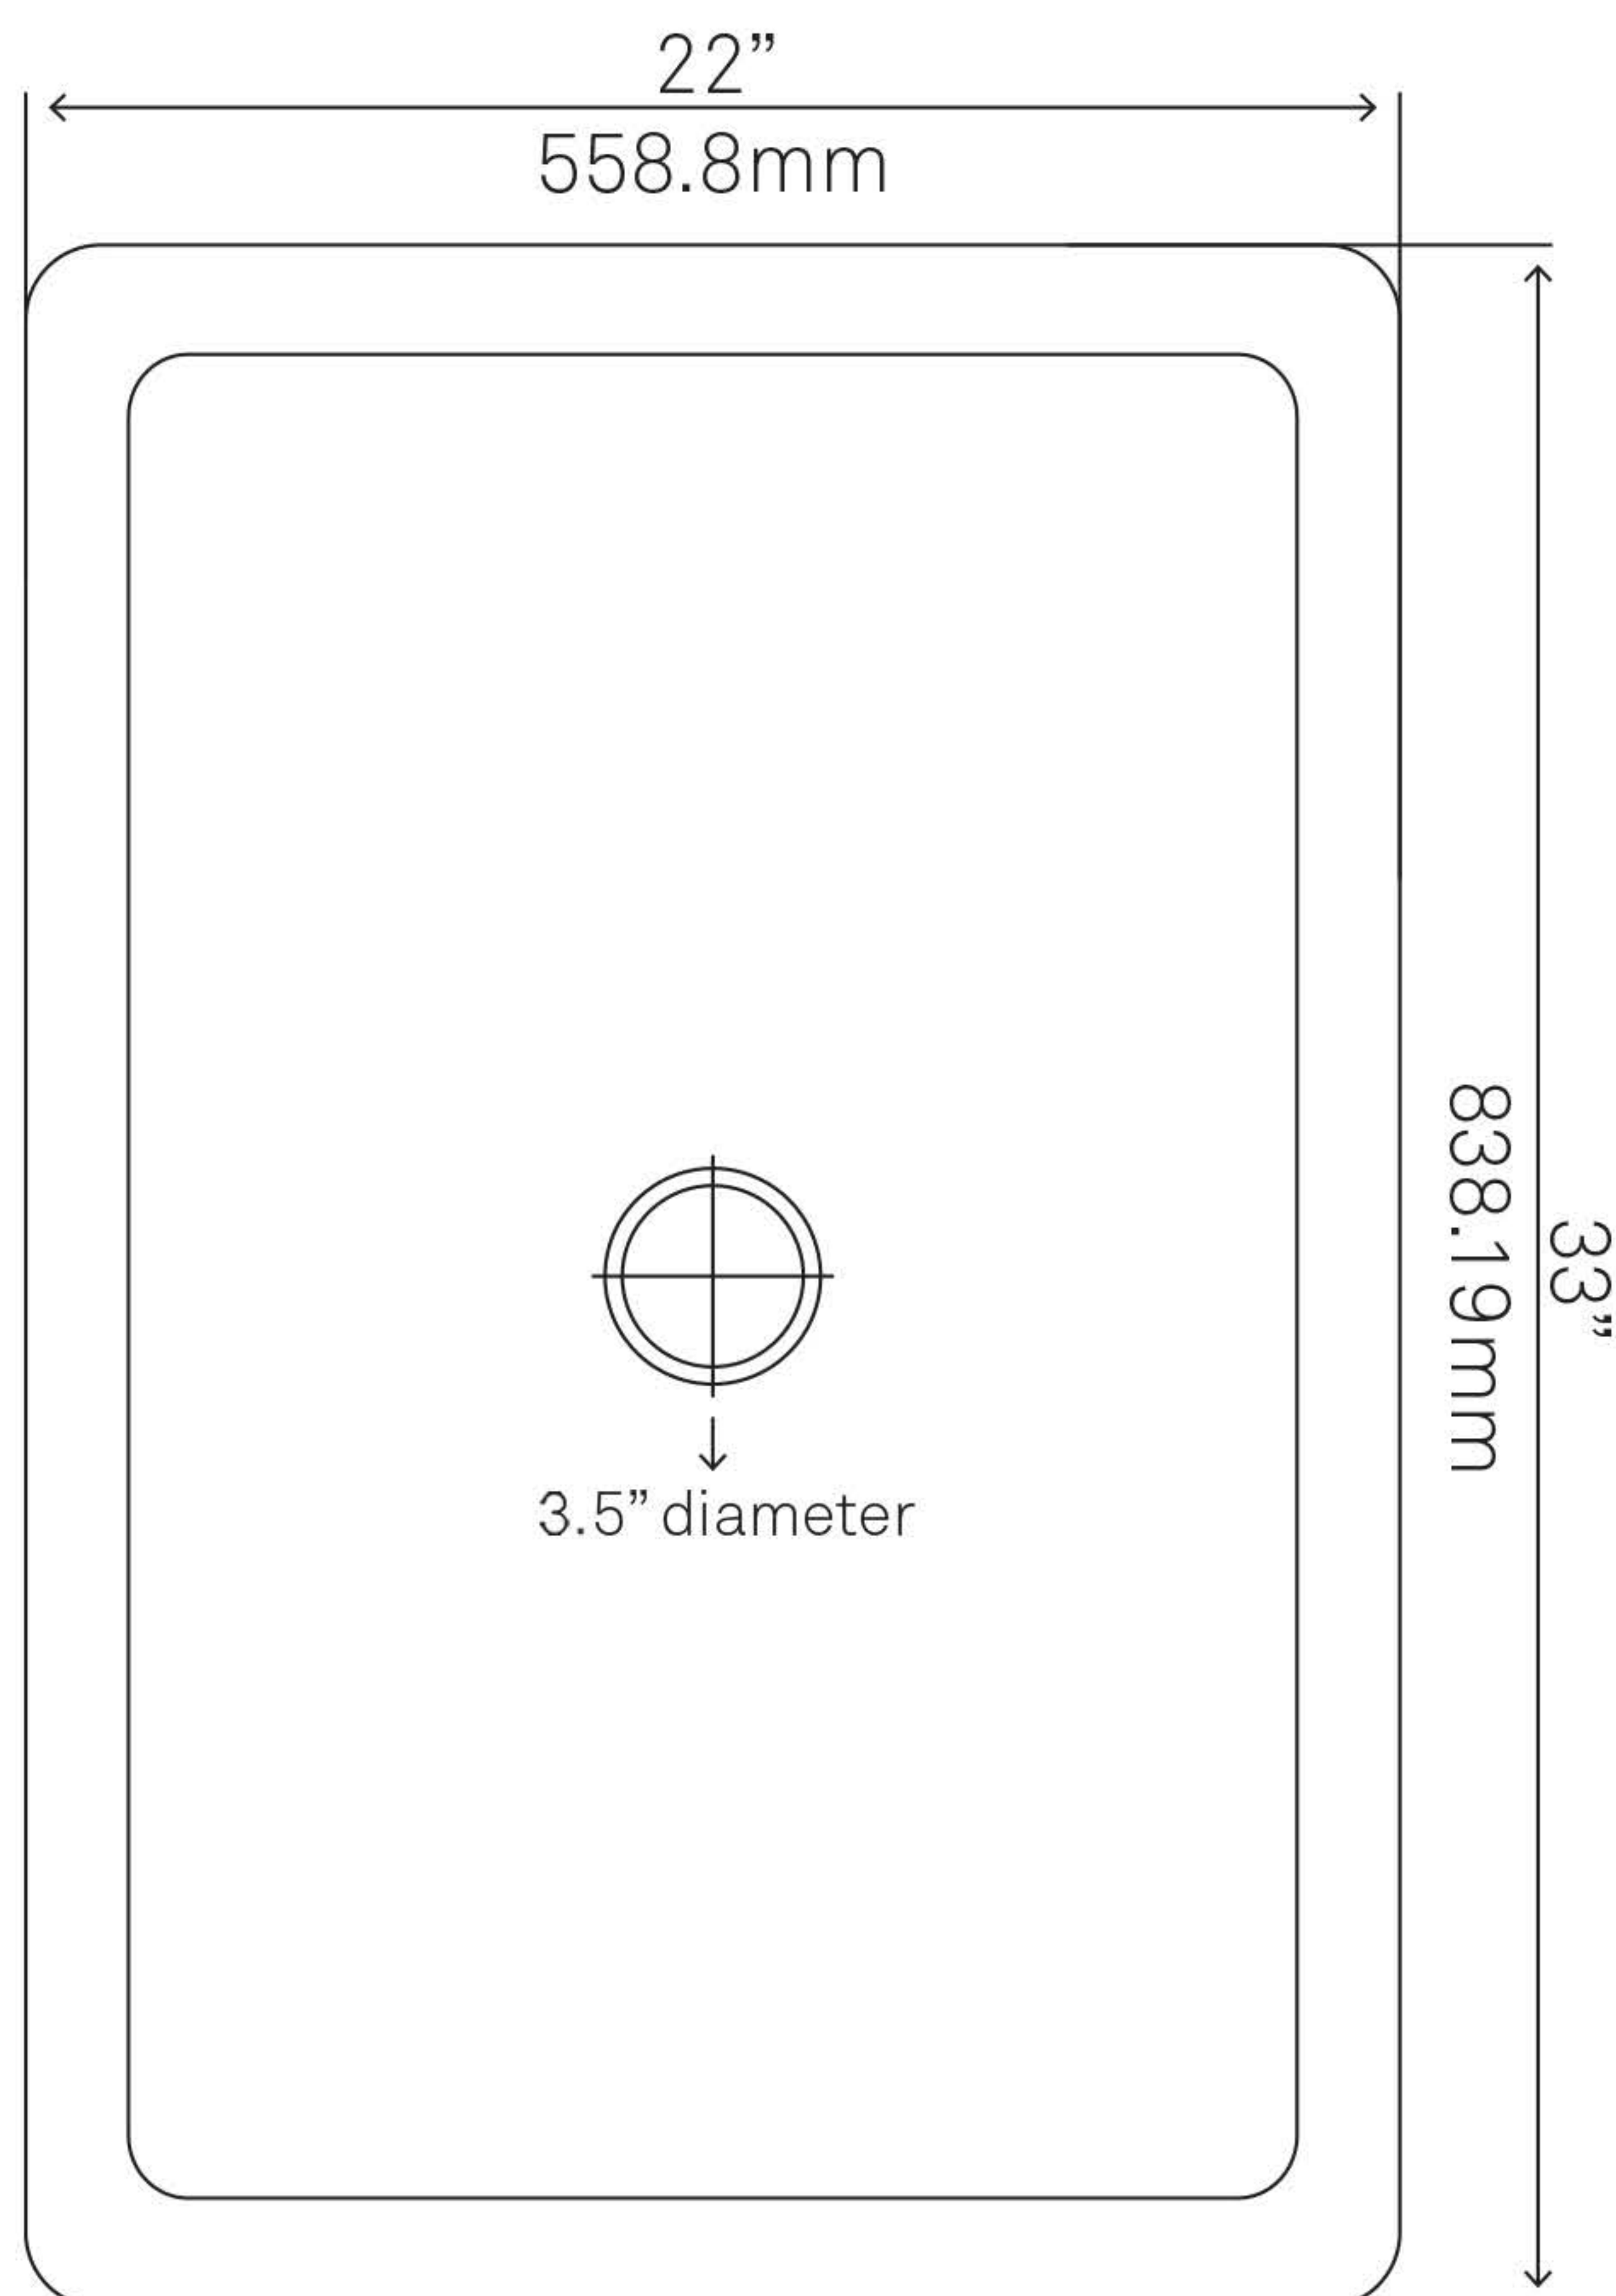

TCK-001AN FARMHOUSE Copper Kitchen Sink, Antique

Requested By:

Specific Features:

STANDARD SPECIFICATIONS:

- Single large kitchen sink with apron
- Hand-hammered antique finish
- Drop-in or Undermount installation
- Artisan hand crafted
- 16-gauge recycled copper
- Approximate dimensions
- Tolerance = +/- 1/2"
- Inside 28 x 17 x 10-inches
- 3.5-inch drain opening
- Apron extends 3.5" on both sides
- 2.5" flat rim
- Standard U.S. plumbing connection