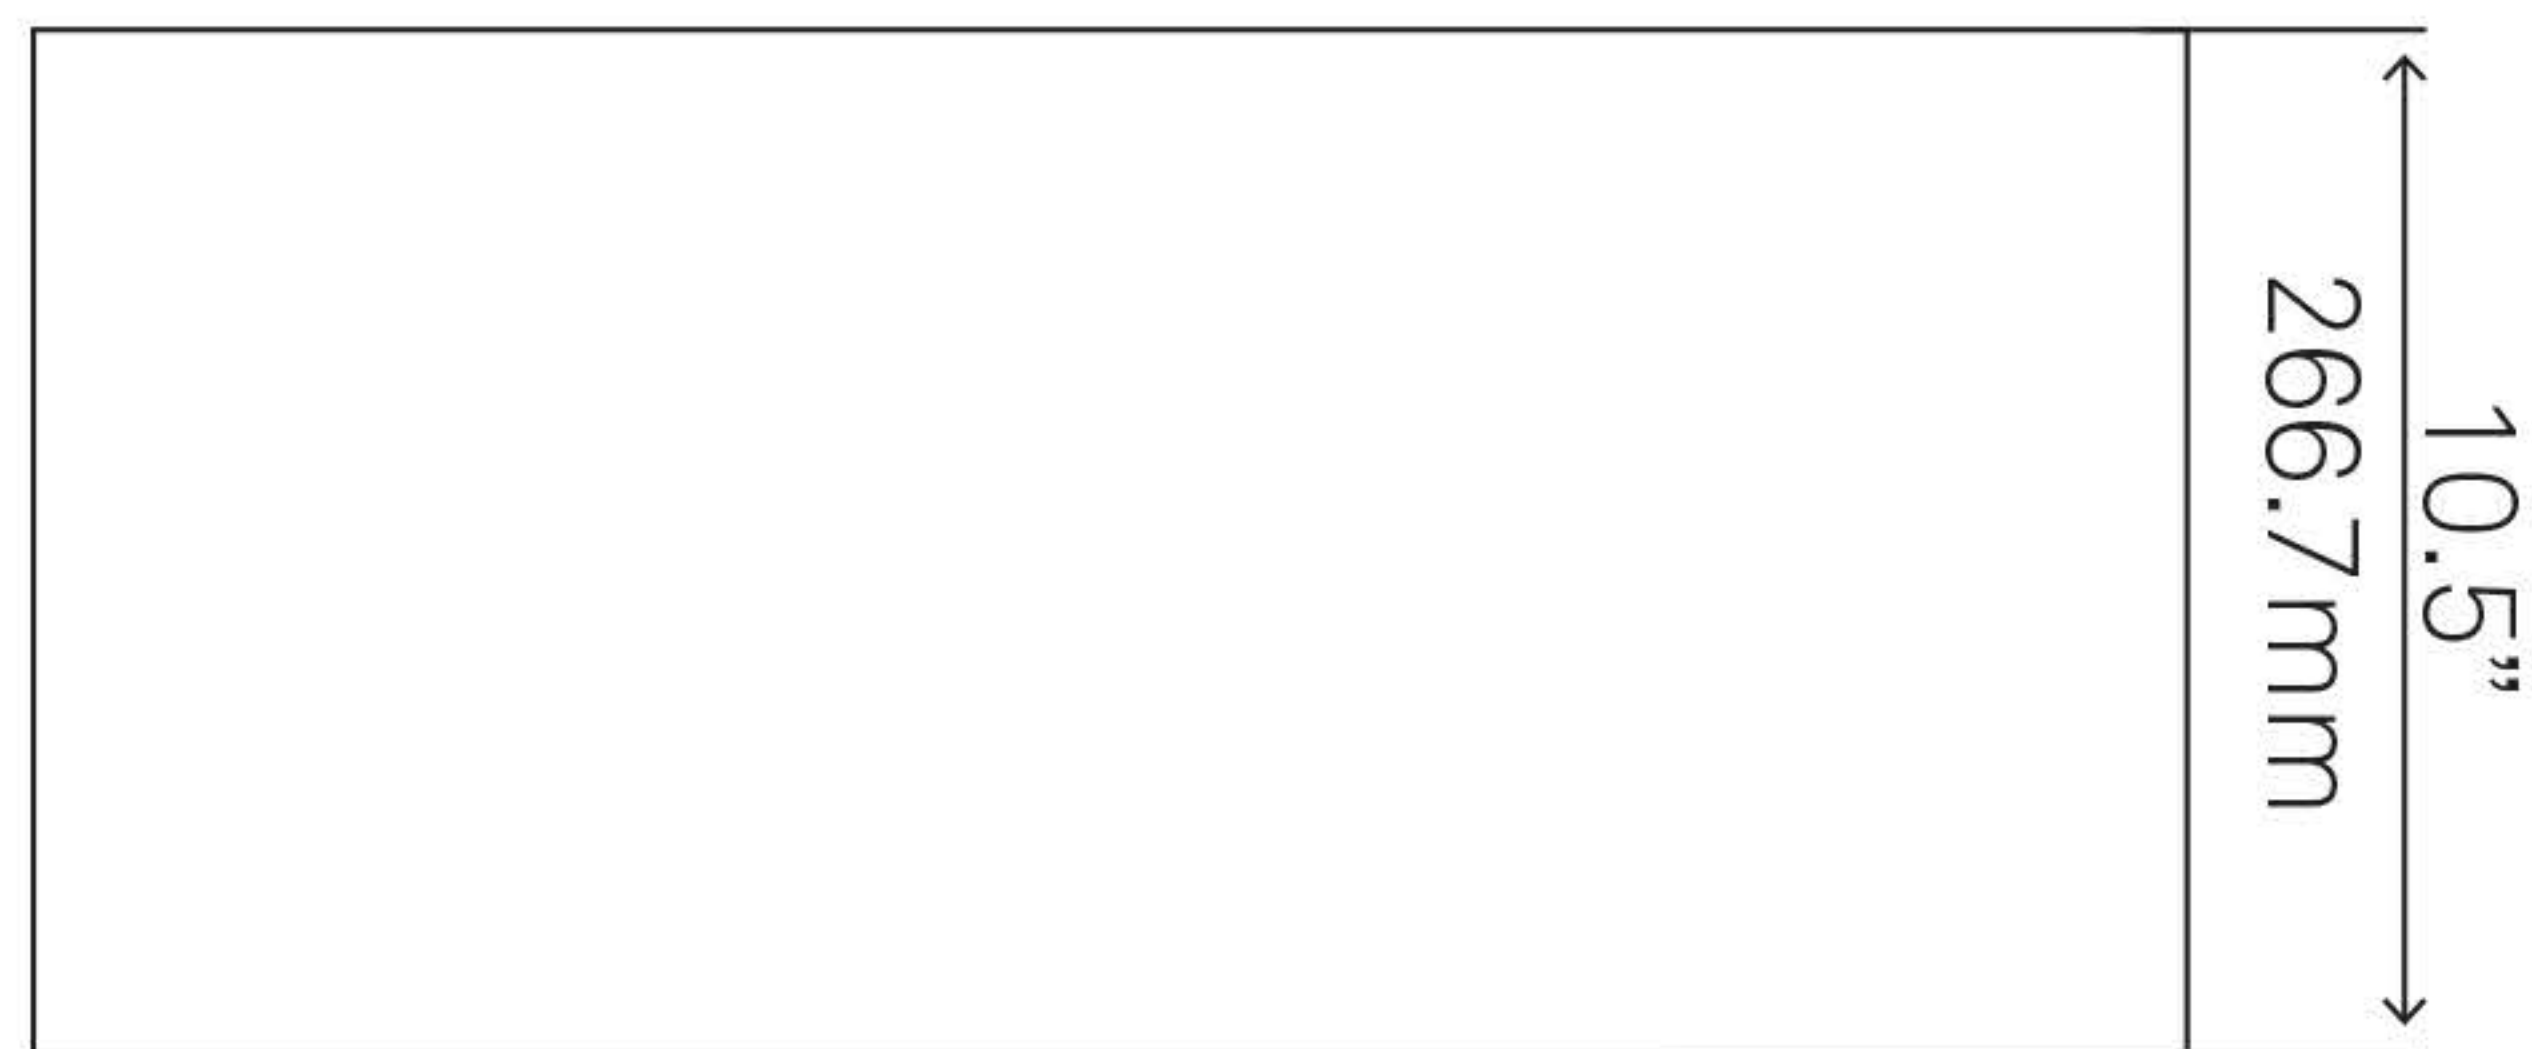

TCK-001AN FARMHOUSE Copper Kitchen Sink, Antique

Requested By:

Specific Features:

STANDARD SPECIFICATIONS:

- Single large kitchen sink with apron
- Hand-hammered antique finish
- Drop-in or Undermount installation
- Artisan hand crafted
- 16-gauge recycled copper
- Approximate dimensions
- Tolerance = +/- 1/2"
- Inside 28 x 17 x 10-inches
- 3.5-inch drain opening
- Apron extends 3.5" on both sides
- 2.5" flat rim
- Standard U.S. plumbing connection