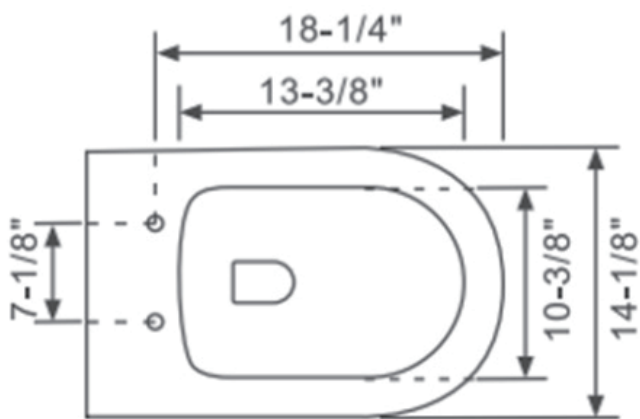

# Dimension/Specification

**Sku RX-T40W**