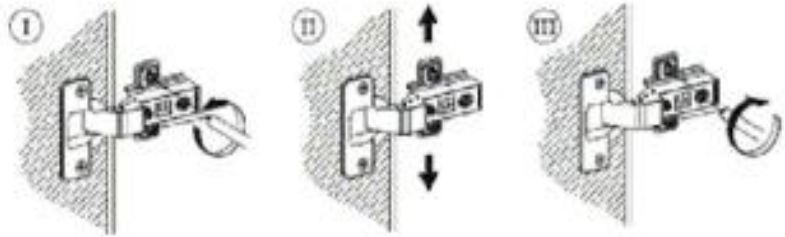

Ø3.5 x 14mm

18

T x 2

Up & Down Adjustment

Left & Right Adjustment

Forward & Back Adjustment

WARRANTY

WARRANTY CLAIMS