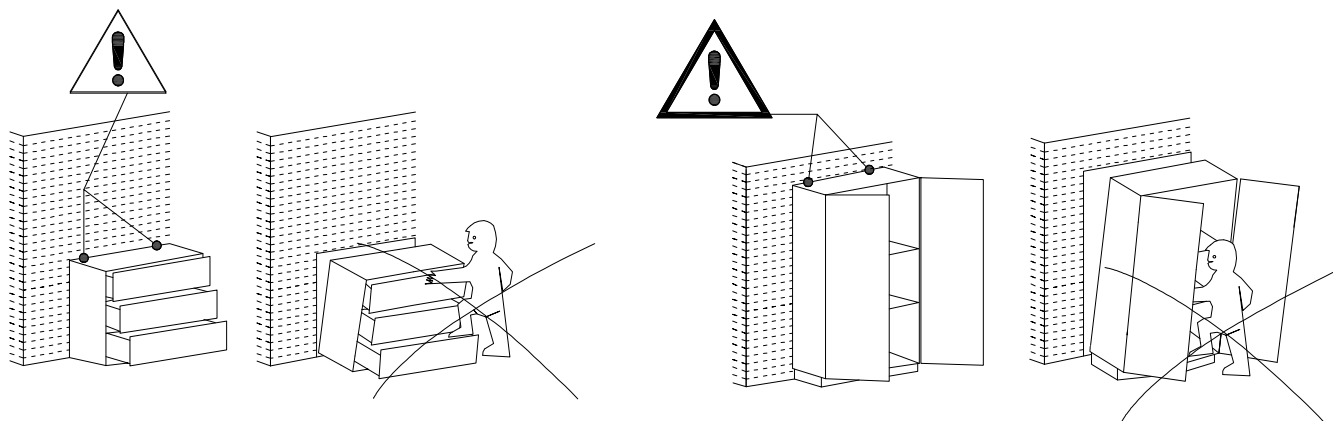

IMPROVE EFFICIENCY !

•Try to find a partner to install with you, which can speed up the installation efficiency and shorten the time.

IMPORTANT !

•It is important that any product which is assembled using any kind of screw is re-tightened 2 weeks after assembly, and once every 3 months - in order to assure stability through-out the lifespan of the product.

•Do not use an electric screwdriver, and do not use too much force when installing, because the board is easy to break.

ANTI-TOPPLE WARNING !

Overtured furniture can cause serious or fatal crush injuries. To prevent tipping over, be sure to use the wall attachment, if not included with this product. Please purchase the wall attachment that fit your wall. If unsure, seek professional advice. Please read and follow each step of the instructions carefully.