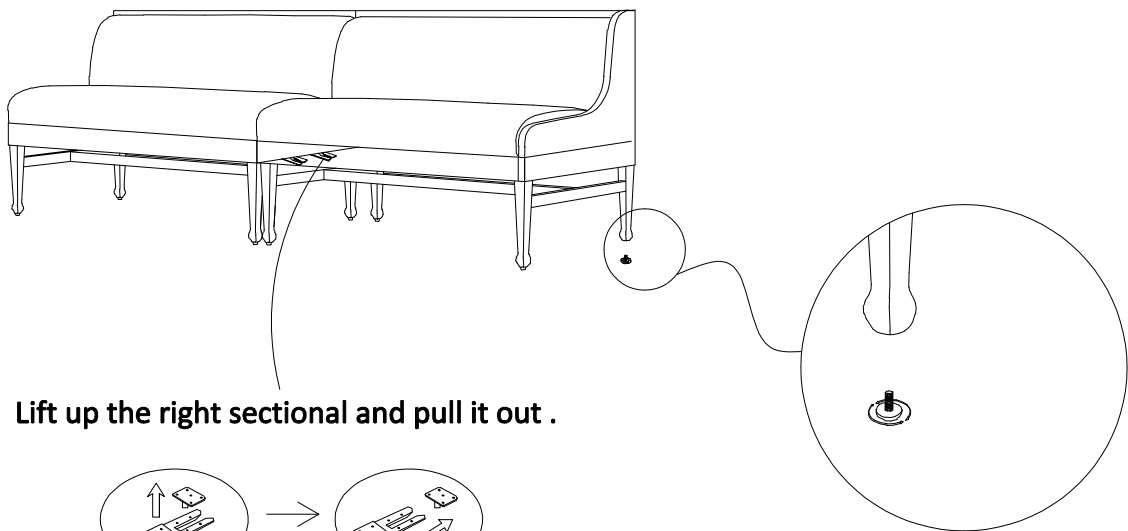

ASSEMBLY INSTRUCTION

Priscilla LAF Dining Bench- 49"

Universal assembly of the sectionals

The prong and the connector must be aligned well.

How to disconnect

Lift up the right sectional and pull it out .

Check the level of the chair if leveling is necessary if needed, turn the head of the levers clockwise to raise the chair and counter clockwise to lower it. Adjust all levers until the correct lever of flatness is achieved.