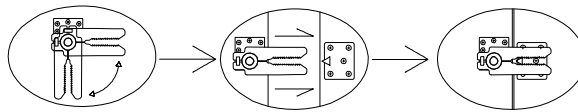

ASSEMBLY INSTRUCTION

Priscilla LAF Dining Bench- 49"

Universal assembly of the sectionals

The prong and the connector must be aligned well.

How to disconnect

Lift up the right sectional and pull it out .

Check the level of the chair if leveling is necessary if needed, turn the head of the levers clockwise to raise the chair and counter clockwise to lower it. Adjust all levers until the correct lever of flatness is achieved.