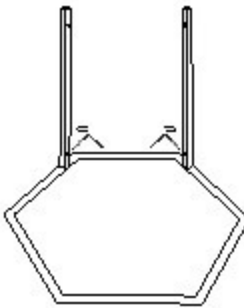

## TRILLION C- TABLE WHITE MARBLE/GOLD

X4

SCREW

X1

ALLEN KEY

1 PC MARBLE TOP

2 PC METAL LEG

STEP - 1

STEP - 2

STEP - 3

STEP - 4

STEP - 5

STEP - 6

ASSEMBLED