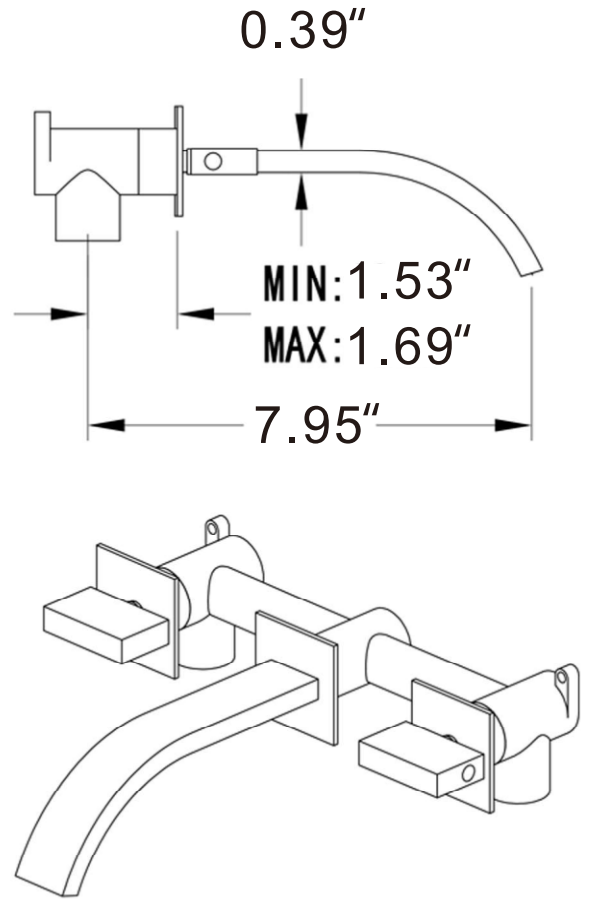

ROUGH-IN DIMENSIONS

SERVICE PARTS

1	Valve
2	Bushes Escutcheon
3	Handle
4	Spout Kit