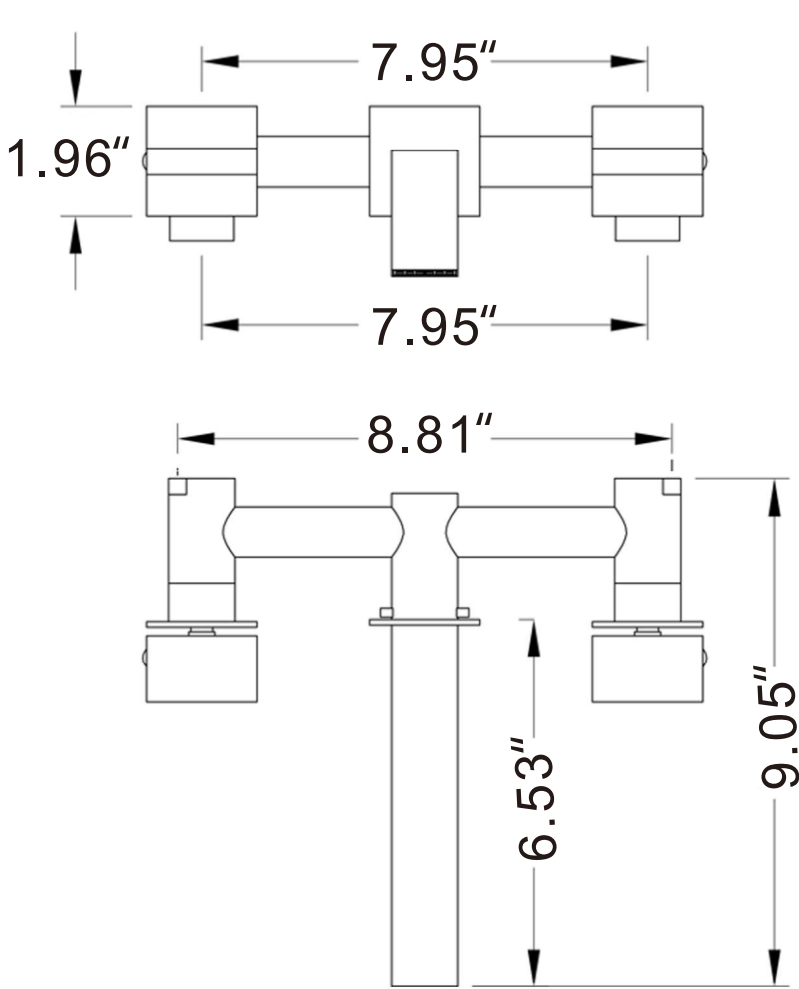

ROUGH-IN DIMENSIONS

SERVICE PARTS

1	Valve
2	Bushes Escutcheon
3	Handle
4	Spout Kit