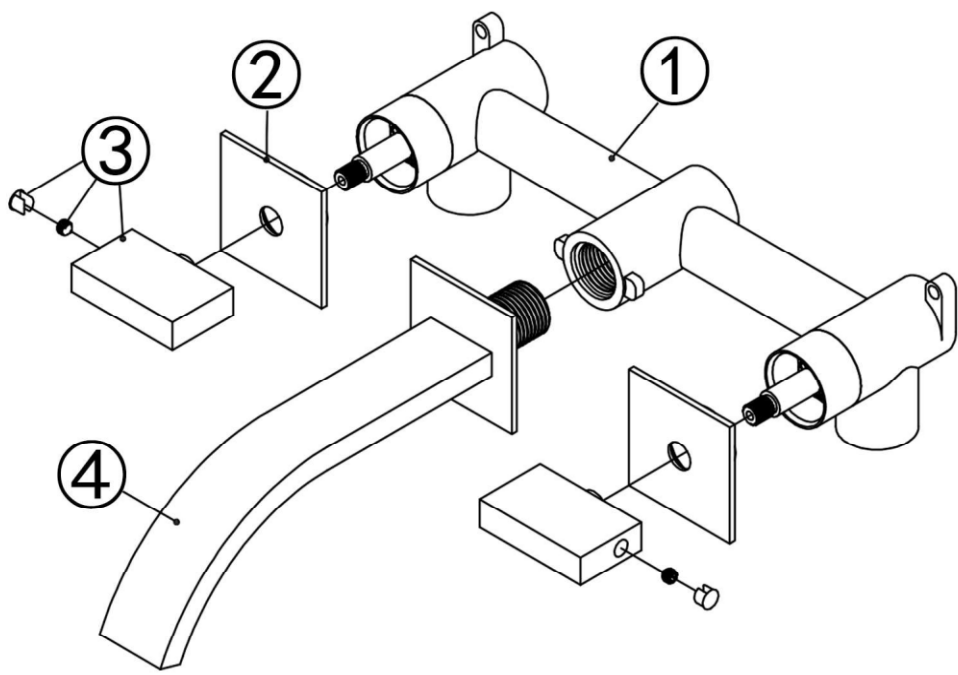

ROUGH-IN DIMENSIONS

SERVICE PARTS

1	Valve
2	Bushes Escutcheon
3	Handle
4	Spout Kit