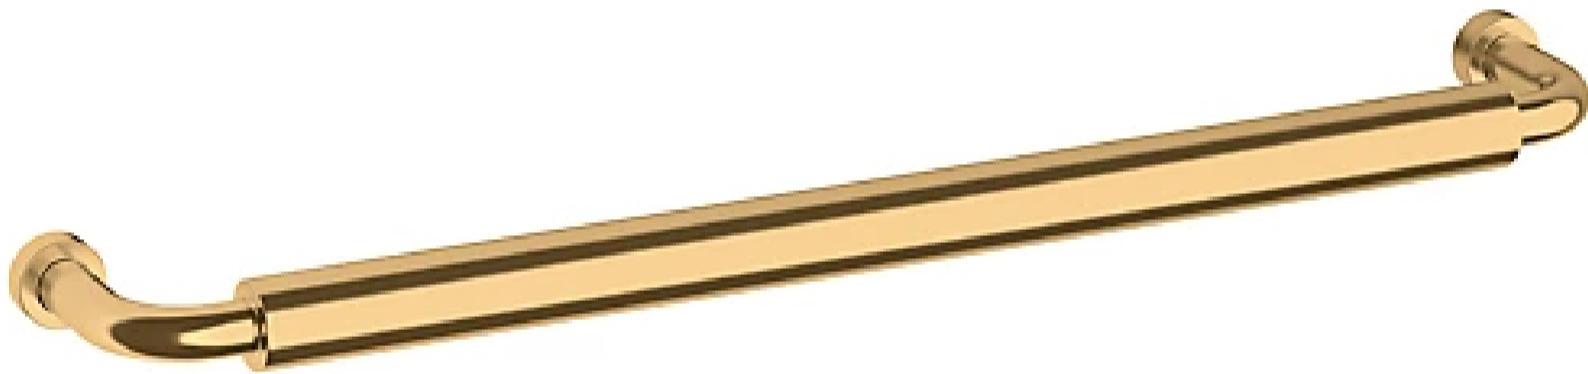

4955 HOLLYWOOD HILLS PULL 12" CTC

SPECIFICATIONS

STYLE	Transitional
PROJECTION	1.25

4955 HOLLYWOOD HILLS PULL 12" CTC

ESTATE PORTFOLIO

Model Number:
4955.003

Key Features

- ✓ Inspired by the clean modernism of old school Hollywood, this transitional design of the Hollywood Hills collection is a showstopper.

FINISHES OPTIONS

Satin Nickel - 150, US15

Lifetime (PVD) Polished Nickel - 055

Polished Chrome - 260

Lifetime (PVD) Polished Brass - 003

Lifetime (PVD) Satin Brass - 044

Satin Black - 190

Venetian Bronze - 112, 11P