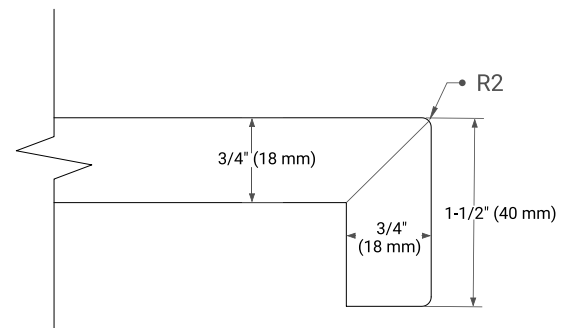

KELLY 48" SINGLE SINK BASE CABINET

ARIEL

BASE CABINET DIMENSIONS

48" W x 21.5" D x 34.5" H

FEATURES

- Solid wood frame and Plywood
- Soft-close system
- Dovetail construction
- Stylish Slim Shaker Door
- Pull-out inside drawer
- Adjustable shelf

SIDE VIEW

PLAN VIEW

49" SINGLE OVAL SINK COUNTERTOP WITH 1.5 IN. THICKNESS

ARIEL

OVERALL DIMENSIONS

49" W x 22" D x 1.5" H

COUNTERTOP OPTIONS

Carrara Marble

White Quartz

FEATURES

- Solid countertop with mitered edges & seams
- Undermount white oval sink
- Pre-drilled for 8" widespread faucet

INCLUDED

- Countertop
- Matching Backsplash
- Oval Sink

COUNTERTOP PLAN VIEW

EDGE SIDE VIEW

THREE DIMENSIONAL COUNTERTOP VIEW