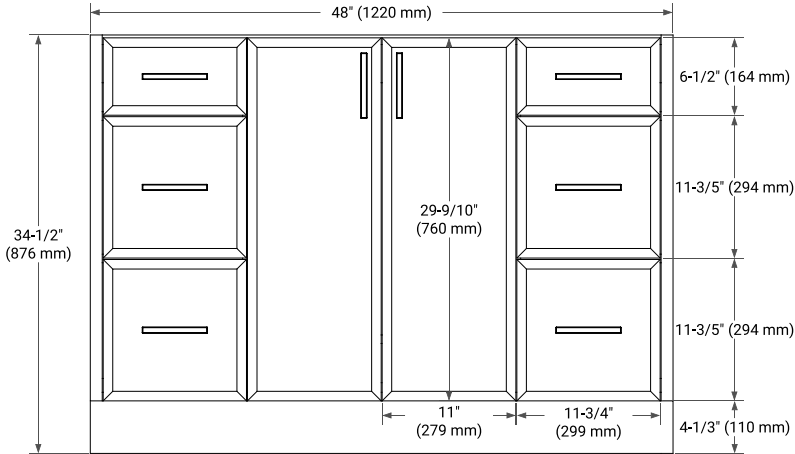

KELLY 48" SINGLE SINK BASE CABINET

ARIEL

BASE CABINET DIMENSIONS

48" W x 21.5" D x 34.5" H

FEATURES

- Solid wood frame and Plywood
- Soft-close system
- Dovetail construction
- Stylish Slim Shaker Door
- Pull-out inside drawer
- Adjustable shelf

SIDE VIEW

PLAN VIEW

49" SINGLE OVAL SINK COUNTERTOP WITH 1.5 IN. THICKNESS

ARIEL

OVERALL DIMENSIONS

49" W x 22" D x 1.5" H

COUNTERTOP OPTIONS

Carrara Marble

White Quartz

FEATURES

- Solid countertop with mitered edges & seams
- Undermount white oval sink
- Pre-drilled for 8" widespread faucet

INCLUDED

- Countertop
- Matching Backsplash
- Oval Sink

COUNTERTOP PLAN VIEW

EDGE SIDE VIEW

THREE DIMENSIONAL COUNTERTOP VIEW