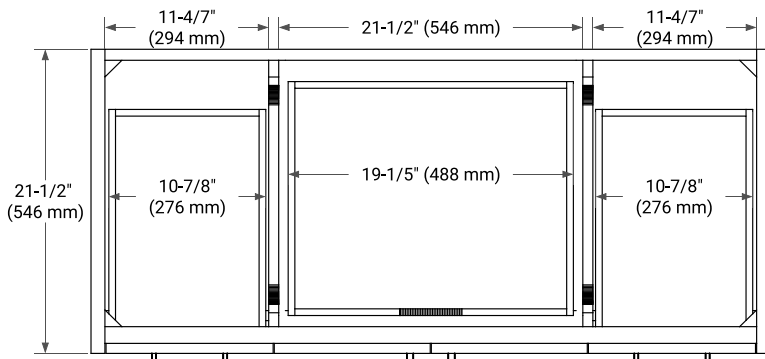

KELLY 48" SINGLE SINK BASE CABINET

ARIEL

BASE CABINET DIMENSIONS

48" W x 21.5" D x 34.5" H

FEATURES

- Solid wood frame and Plywood
- Soft-close system
- Dovetail construction
- Stylish Slim Shaker Door
- Pull-out inside drawer
- Adjustable shelf

SIDE VIEW

PLAN VIEW

49" SINGLE OVAL SINK COUNTERTOP WITH 1.5 IN. THICKNESS

ARIEL

OVERALL DIMENSIONS

49" W x 22" D x 1.5" H

COUNTERTOP OPTIONS

Carrara Marble

EDGE SIDE VIEW

THREE DIMENSIONAL COUNTERTOP VIEW