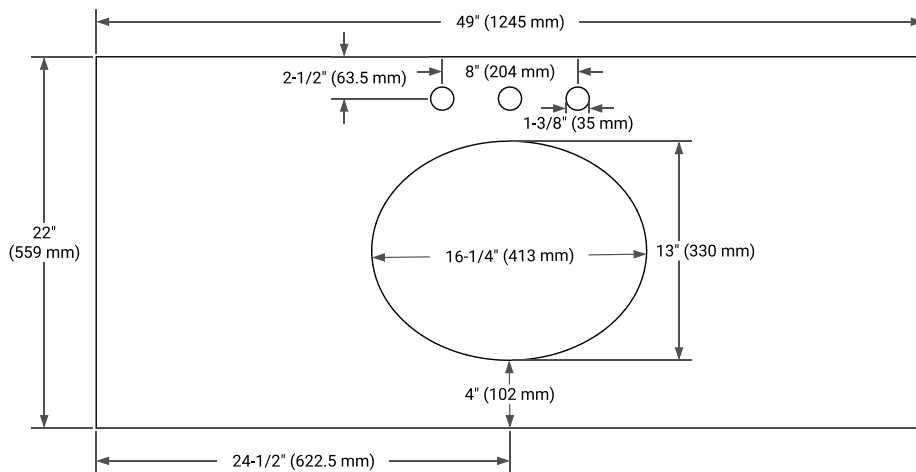

KELLY 48" SINGLE SINK BASE CABINET

ARIEL

BASE CABINET DIMENSIONS

48" W x 21.5" D x 34.5" H

FEATURES

- Solid wood frame and Plywood
- Soft-close system
- Dovetail construction
- Stylish Slim Shaker Door
- Pull-out inside drawer
- Adjustable shelf

SIDE VIEW

PLAN VIEW

49" SINGLE OVAL SINK COUNTERTOP WITH 1.5 IN. THICKNESS

ARIEL

OVERALL DIMENSIONS

49" W x 22" D x 1.5" H

COUNTERTOP OPTIONS

Carrara Marble

White Quartz

FEATURES

- Solid countertop with mitered edges & seams
- Undermount white oval sink
- Pre-drilled for 8" widespread faucet

INCLUDED

- Countertop
- Matching Backsplash
- Oval Sink

COUNTERTOP PLAN VIEW

EDGE SIDE VIEW

THREE DIMENSIONAL COUNTERTOP VIEW