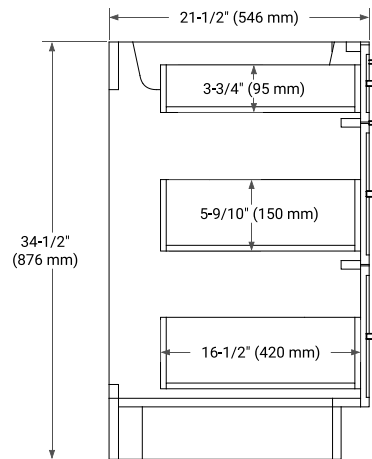

KELLY 48" SINGLE SINK BASE CABINET

ARIEL

BASE CABINET DIMENSIONS

48" W x 21.5" D x 34.5" H

FEATURES

- Solid wood frame and Plywood
- Soft-close system
- Dovetail construction
- Stylish Slim Shaker Door
- Pull-out inside drawer
- Adjustable shelf

SIDE VIEW

PLAN VIEW

49" SINGLE OVAL SINK COUNTERTOP WITH 1.5 IN. THICKNESS

ARIEL

OVERALL DIMENSIONS

49" W x 22" D x 1.5" H

COUNTERTOP OPTIONS

Carrara Marble

EDGE SIDE VIEW

THREE DIMENSIONAL COUNTERTOP VIEW