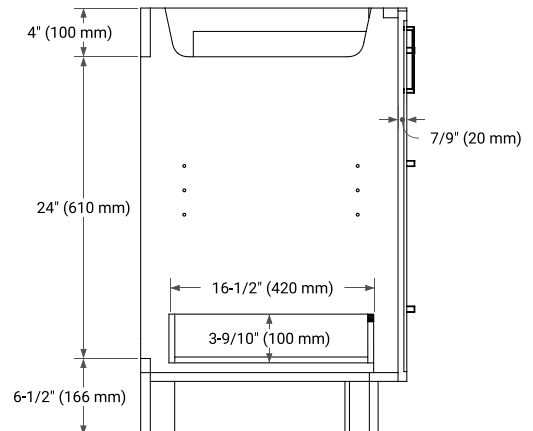

KELLY 48" SINGLE SINK BASE CABINET

ARIEL

BASE CABINET DIMENSIONS

48" W x 21.5" D x 34.5" H

FEATURES

- Solid wood frame and Plywood
- Soft-close system
- Dovetail construction
- Stylish Slim Shaker Door
- Pull-out inside drawer
- Adjustable shelf

SIDE VIEW

PLAN VIEW

49" SINGLE OVAL SINK COUNTERTOP WITH 1.5 IN. THICKNESS

ARIEL

OVERALL DIMENSIONS

49" W x 22" D x 1.5" H

COUNTERTOP OPTIONS

Carrara Marble

EDGE SIDE VIEW

THREE DIMENSIONAL COUNTERTOP VIEW