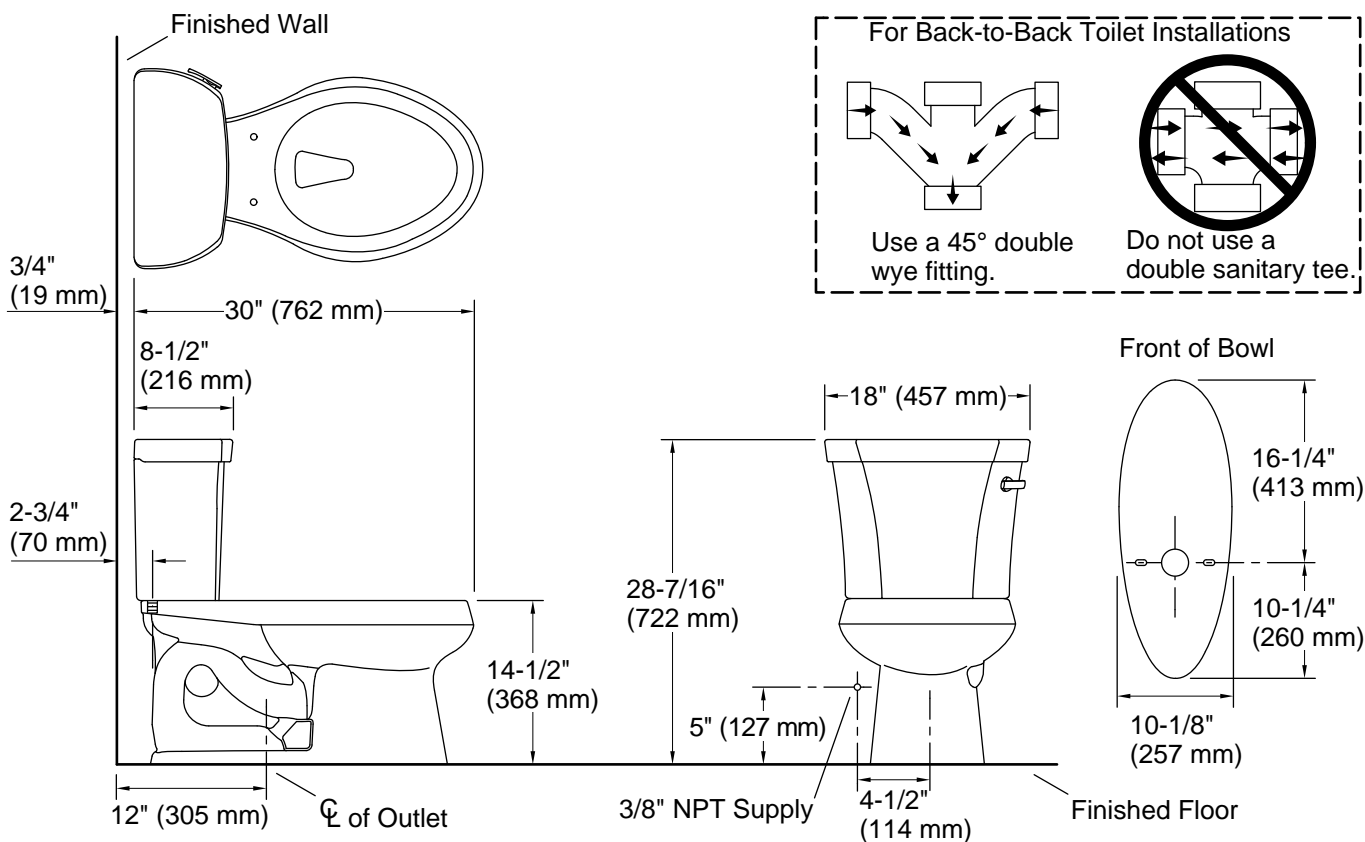

Wellworth®

Two-piece elongated toilet, 1.6 gpf
K-3978-RA

Features

- Two-piece design
- Elongated bowl offers added room and comfort
- Right-hand Polished Chrome trip lever
- Combination consists of the K-4468-RA tank and the K-4198 bowl
- Coordinates with other products in the Wellworth collection
- KOHLER's canister flush valve harnesses the natural force of gravity and optimizes flushing performance
- 1.6 gpf (6.0 lpf)
- 2-1/8" (54 mm) fully glazed trapway
- Class Five® canister optimizes the flow out of the tank, harnessing gravity and the natural powerful reducing cascade of water to increase the power and effectiveness of the flush

Installation

- Standard 12" (305 mm) rough-in
- Three-bolt quick-connect installation
- Seat and supply line sold separately

Recommended Products/Accessories

K-5420 Low-Profile Bolt Caps
K-9379 Trip Lever
1023457 Wax Ring/Hardware Kit
1265114 Connector Hose
K-23726 Drain treatment
K-4636-RL Cachet® ReadyLatch® Quiet-Close™ elongated toilet seat

For the most current Specification Sheet, go to www.kohler.com USA or www.kohler.ca Canada

12-23-2024 20:33 - US/CA

THE BOLD LOOK
OF **KOHLER®**

Technical Information

All product dimensions are nominal.

Toilet type:	Floor-mount
Waste Outlet:	Floor
Bowl shape:	Elongated
Flush type:	Class Five
Trap passageway:	2-1/8" (54 mm)
Water surface size:	11-1/4" x 8-1/4" (286 mm x 210 mm)
Rim to water surface:	5-1/4" (133 mm)
Rough-in:	12" (305 mm)
Seat-mounting holes:	5-1/2" (140 mm)

Notes

Install this product according to the installation instructions.

For back-to-back toilet installations: Use only a 45° double wye fitting.