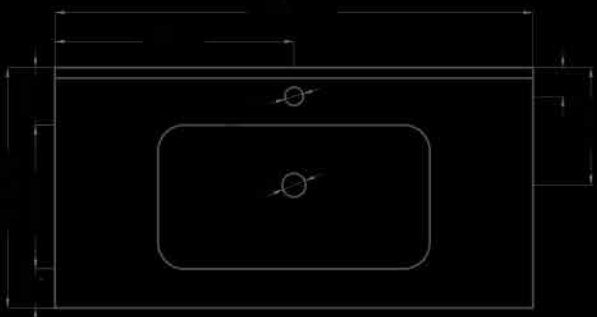

BATHROOM CABINET **SERIES**

FEATURES

- Soft close doors
- Textured melamine finish
- Made in Europe
- Onix ceramic basin included

For parts or sale requirements
please contact our customer service department: