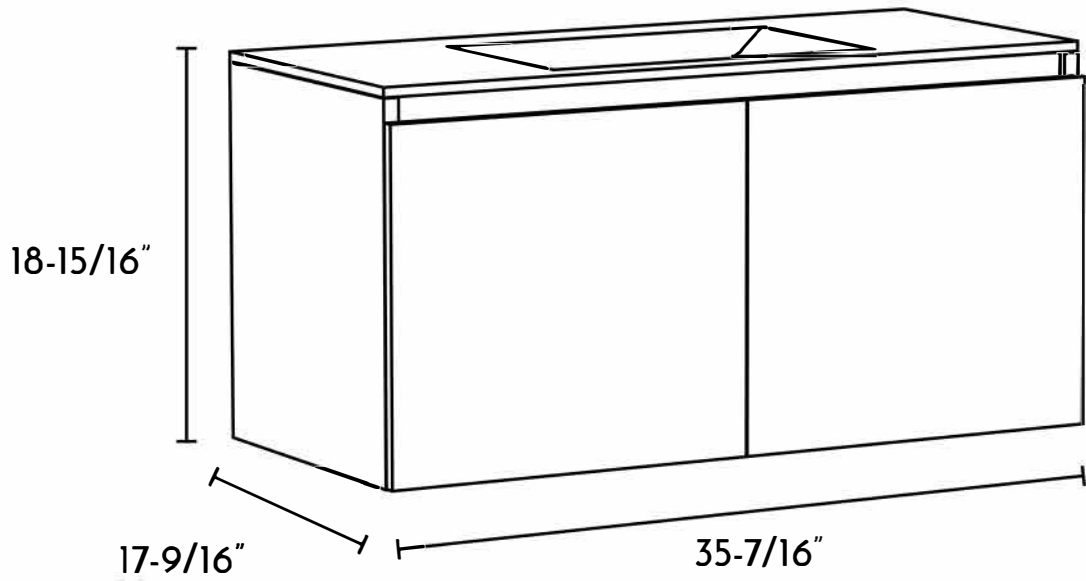

BATHROOM CABINET **SERIES**

FEATURES

- Soft close doors
- Textured melamine finish
- Made in Europe
- Onix ceramic basin included

For parts or sale requirements
please contact our customer service department: