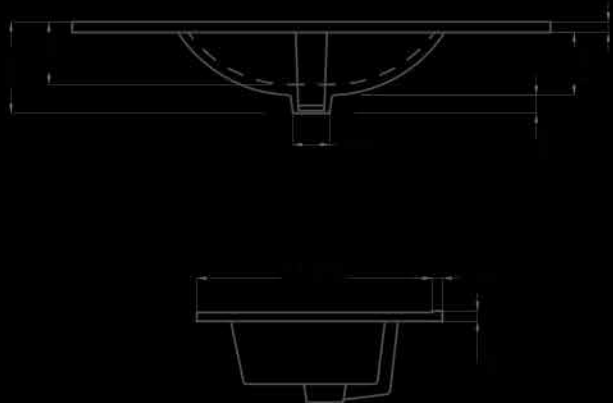

BATHROOM CABINET **SERIES**

FEATURES

- Soft close doors
- Textured melamine finish
- Made in Europe
- Onix ceramic basin included

For parts or sale requirements
please contact our customer service department: