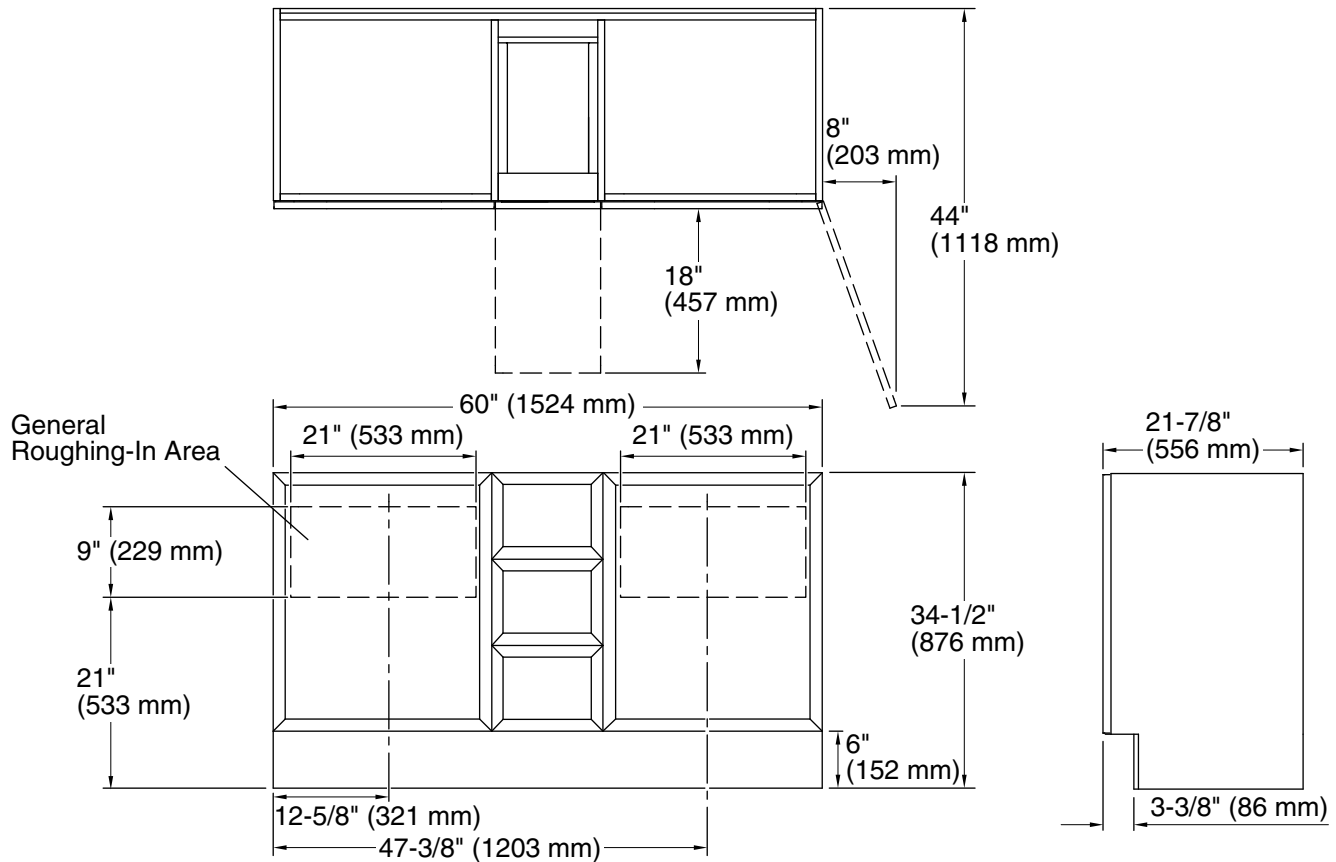

Technical Information

All product dimensions are nominal.

Vanity type: Standard

Notes

Install this product according to the installation guide.

Decorative cabinet hardware is not supplied. Refer to the KOHLER bath accessories line for recommended cabinet hardware to complement your vanity.

Select the type of fastener based upon the wall material. Two 250 lb (113.4 kg) minimum load bearing fasteners are recommended.