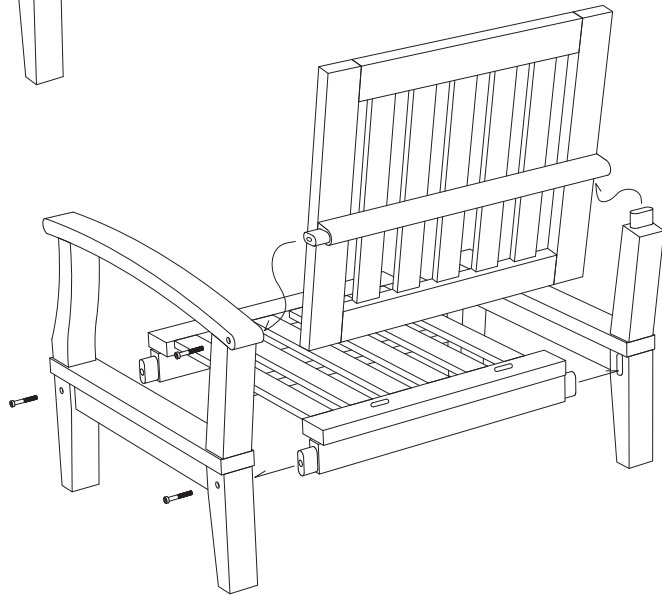

2

1

Hardware

M 6 X 5cm = 1 pcs

M 6 X 7cm = 6 pcs

Allen Wrench M4= 1 pcs

3