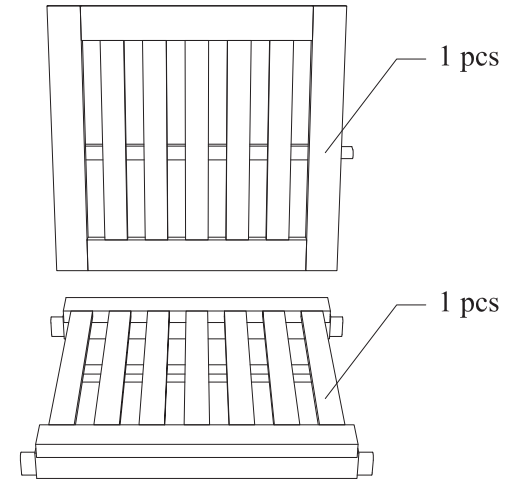

7 PIECE OUTDOOR PATIO TEAK SET

Hardware

M 8 X 6cm = 8 pcs

Flat Washer M 8 = 8 pcs

Open Wrench M5 = 1 pcs

2

1

Hardware

M 6 X 5cm = 1 pcs

M 6 X 7cm = 6 pcs

Allen Wrench M4= 1 pcs

3

2

1

Hardware

M 6 X 5cm = 1 pcs

M 6 X 7cm = 6 pcs

Allen Wrench M4= 1 pcs

3

Hardware

M 6 X 4cm = 2 pcs

M 6 X 7cm = 6 pcs

Allen Wrench M4= 1 pcs

2