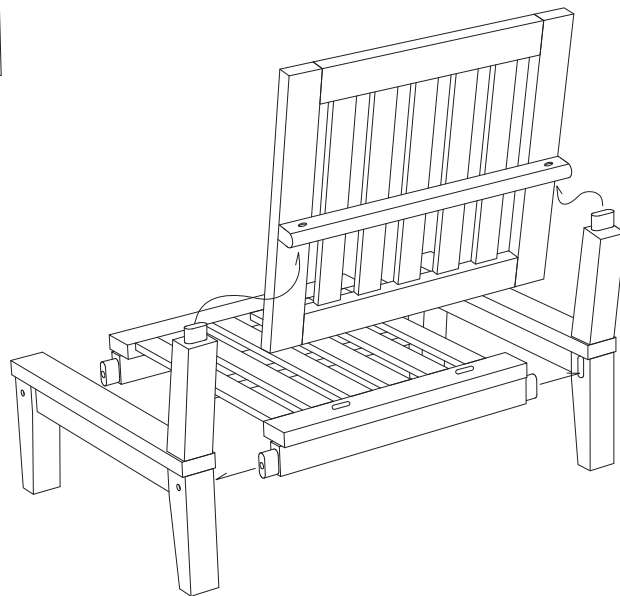

Hardware

M 6 X 4cm = 2 pcs

M 6 X 7cm = 6 pcs

Allen Wrench M4= 1 pcs

2

3