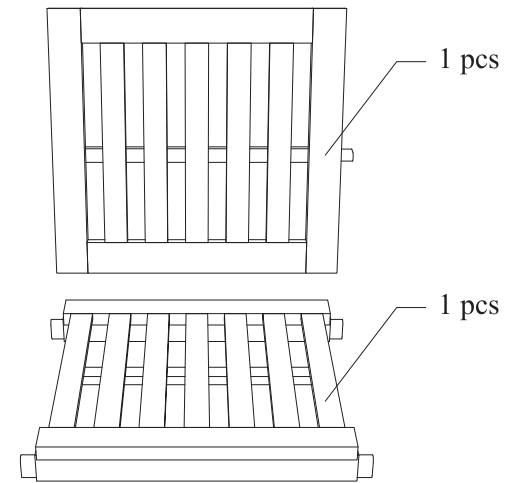

7 PIECE OUTDOOR PATIO TEAK SET

Hardware

M 8 X 6cm = 8 pcs

Flat Washer M 8 = 8 pcs

Open Wrench M5 = 1 pcs

2

1

Hardware

M 6 X 5cm = 1 pcs

M 6 X 7cm = 6 pcs

Allen Wrench M4= 1 pcs

3

2

1

Hardware

M 6 X 5cm = 1 pcs

M 6 X 7cm = 6 pcs

Allen Wrench M4= 1 pcs

3

Hardware

M 6 X 4cm = 2 pcs

M 6 X 7cm = 6 pcs

Allen Wrench M4= 1 pcs

2