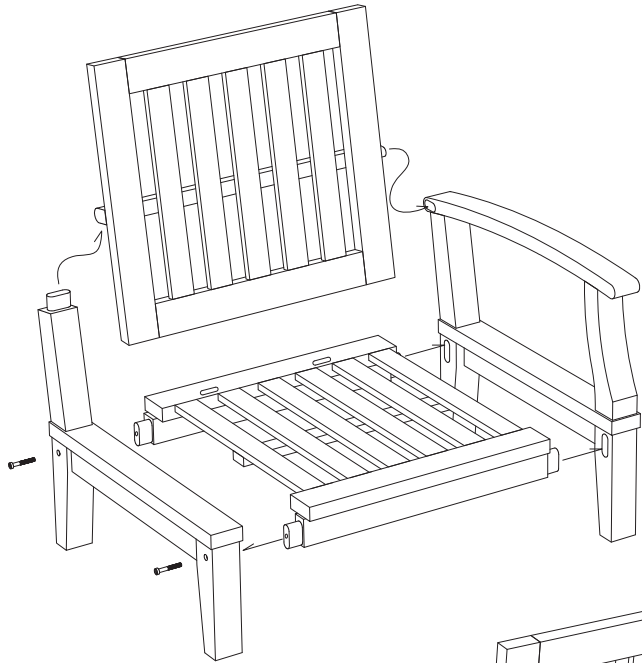

2

1

Hardware

M 6 X 5cm = 1 pcs

M 6 X 7cm = 6 pcs

Allen Wrench M4= 1 pcs

3