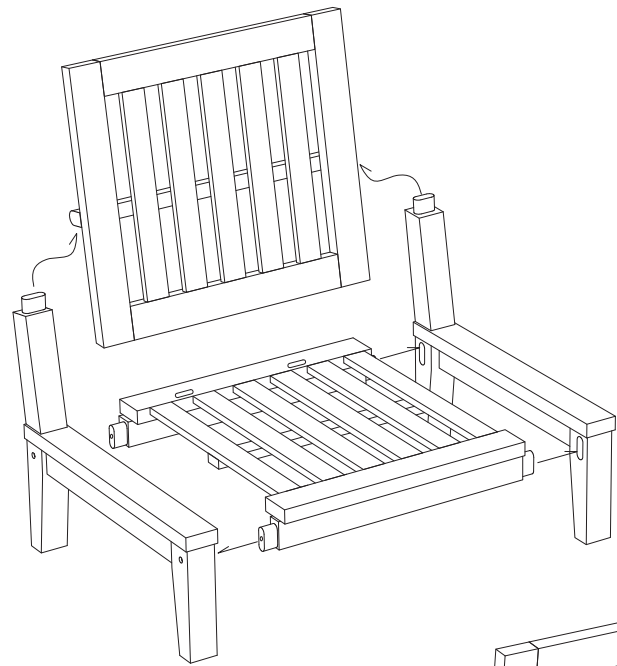

Hardware

M 6 X 4cm = 2 pcs

M 6 X 7cm = 6 pcs

Allen Wrench M4= 1 pcs

2

3