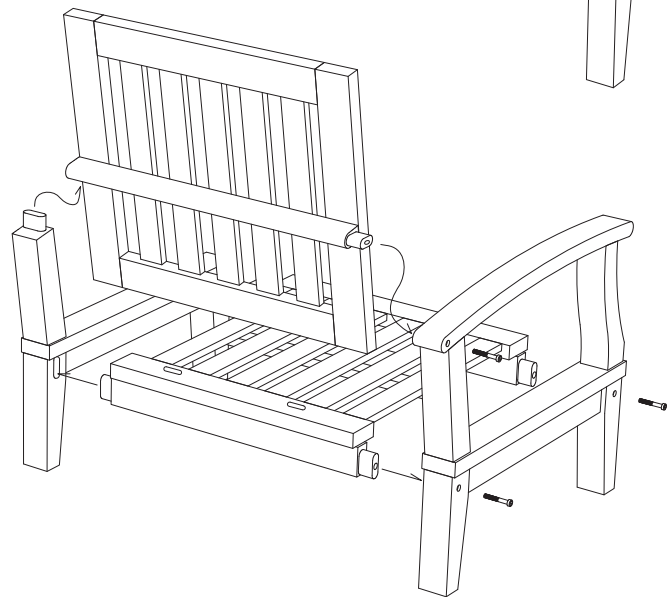

7 PIECE OUTDOOR PATIO TEAK SET

Hardware

M 8 X 6cm = 8 pcs

Flat Washer M 8 = 8 pcs

Open Wrench M5 = 1 pcs

2

1

Hardware