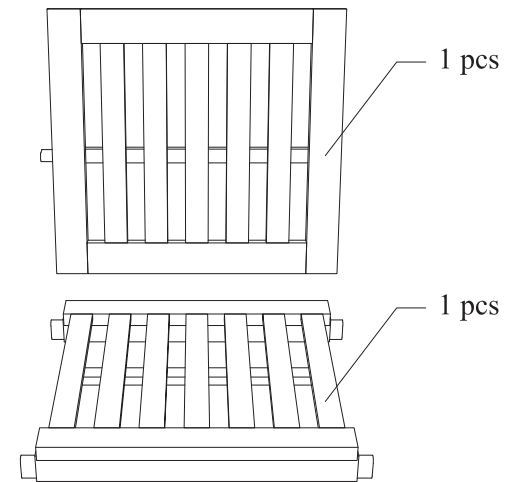

7 PIECE OUTDOOR PATIO TEAK SET

Hardware

M 8 X 6cm = 8 pcs

Flat Washer M 8 = 8 pcs

Open Wrench M5 = 1 pcs

2

1

Hardware

M 6 X 5cm = 1 pcs

M 6 X 7cm = 6 pcs

Allen Wrench M4= 1 pcs

3

2

1

Hardware

M 6 X 5cm = 1 pcs

M 6 X 7cm = 6 pcs

Allen Wrench M4= 1 pcs

3

Hardware

M 6 X 4cm = 2 pcs

M 6 X 7cm = 6 pcs

Allen Wrench M4= 1 pcs

2