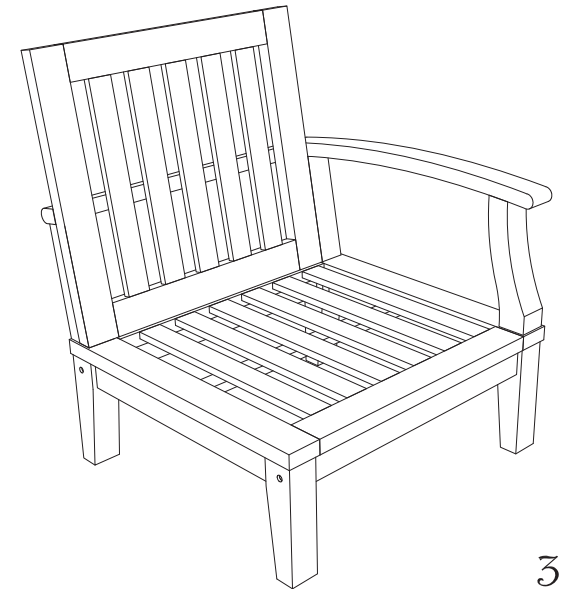

Hardware

M 6 X 5cm = 1 pcs

M 6 X 7cm = 6 pcs

Allen Wrench M4= 1 pcs