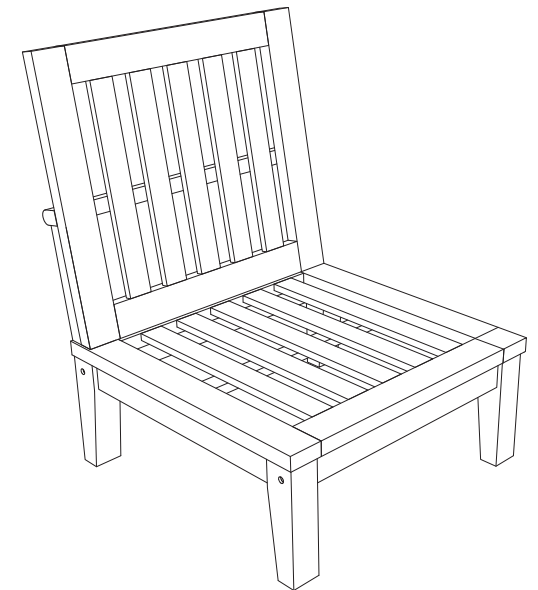

Hardware

M 6 X 4cm = 2 pcs

M 6 X 7cm = 6 pcs

Allen Wrench M4= 1 pcs