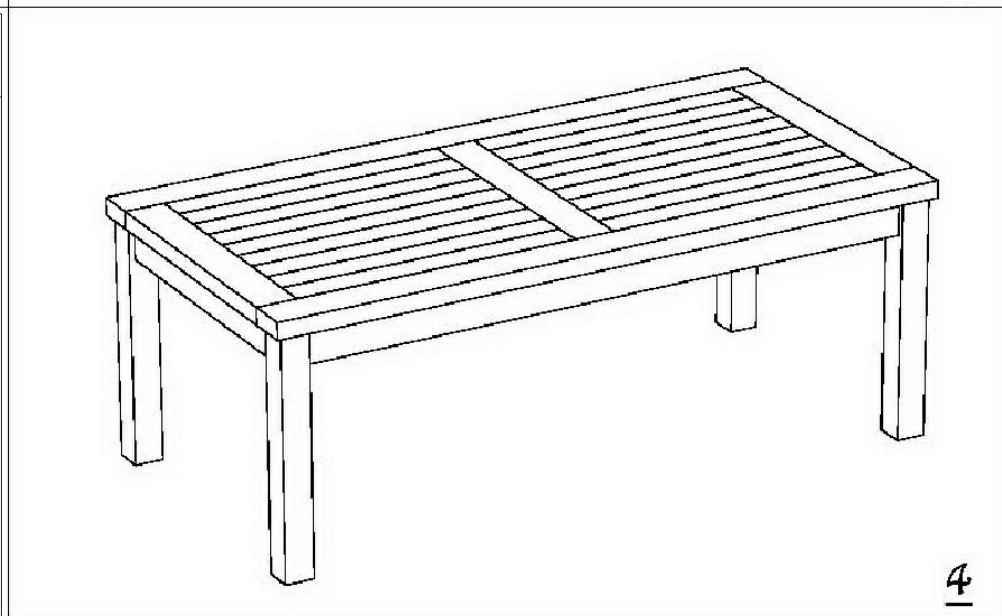

7 PIECE OUTDOOR PATIO TEAK SET

Hardware

M 8 X 6cm = 8 pcs

Flat Washer M 8 = 8 pcs

Open Wrench M5 = 1 pcs

2

1

Hardware