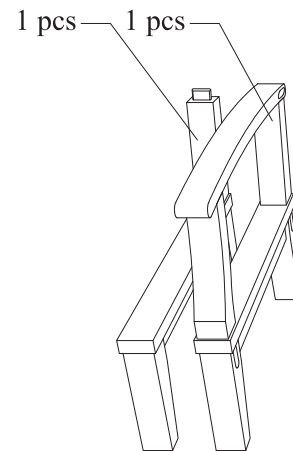

7 PIECE OUTDOOR PATIO TEAK SET

Hardware

M 8 X 6cm = 8 pcs

Flat Washer M 8 = 8 pcs

Open Wrench M5 = 1 pcs

2

1

Hardware

M 6 X 5cm = 1 pcs

M 6 X 7cm = 6 pcs

Allen Wrench M4= 1 pcs

3

2

1

Hardware

M 6 X 5cm = 1 pcs

M 6 X 7cm = 6 pcs

Allen Wrench M4= 1 pcs

3

Hardware

M 6 X 4cm = 2 pcs

M 6 X 7cm = 6 pcs

Allen Wrench M4= 1 pcs

2