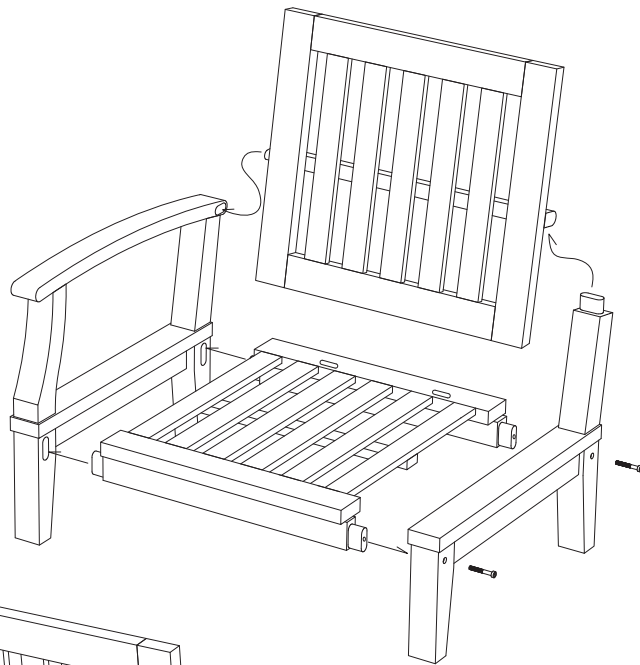

7 PIECE OUTDOOR PATIO TEAK SET

Hardware

M 8 X 6cm = 8 pcs

Flat Washer M 8 = 8 pcs

Open Wrench M5 = 1 pcs

2

1

Hardware