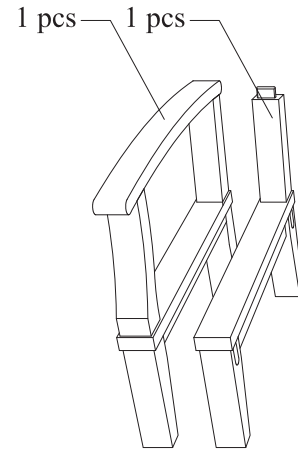

7 PIECE OUTDOOR PATIO TEAK SET

Hardware

M 8 X 6cm = 8 pcs

Flat Washer M 8 = 8 pcs

Open Wrench M5 = 1 pcs

2

1

Hardware

M 6 X 5cm = 1 pcs

M 6 X 7cm = 6 pcs

Allen Wrench M4= 1 pcs

3

2

1

Hardware

M 6 X 5cm = 1 pcs

M 6 X 7cm = 6 pcs

Allen Wrench M4= 1 pcs

3

Hardware

M 6 X 4cm = 2 pcs

M 6 X 7cm = 6 pcs

Allen Wrench M4= 1 pcs

2