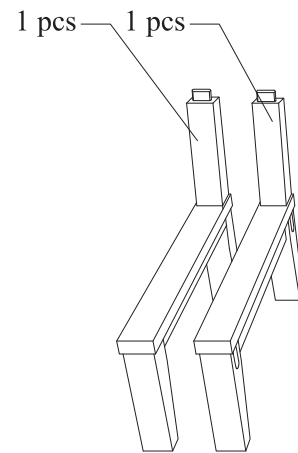

7 PIECE OUTDOOR PATIO TEAK SET

Hardware

M 8 X 6cm = 8 pcs

Flat Washer M 8 = 8 pcs

Open Wrench M5 = 1 pcs

2

1

Hardware

M 6 X 5cm = 1 pcs

M 6 X 7cm = 6 pcs

Allen Wrench M4= 1 pcs

3

2

1

Hardware

M 6 X 5cm = 1 pcs

M 6 X 7cm = 6 pcs

Allen Wrench M4= 1 pcs

3

Hardware

M 6 X 4cm = 2 pcs

M 6 X 7cm = 6 pcs

Allen Wrench M4= 1 pcs

2