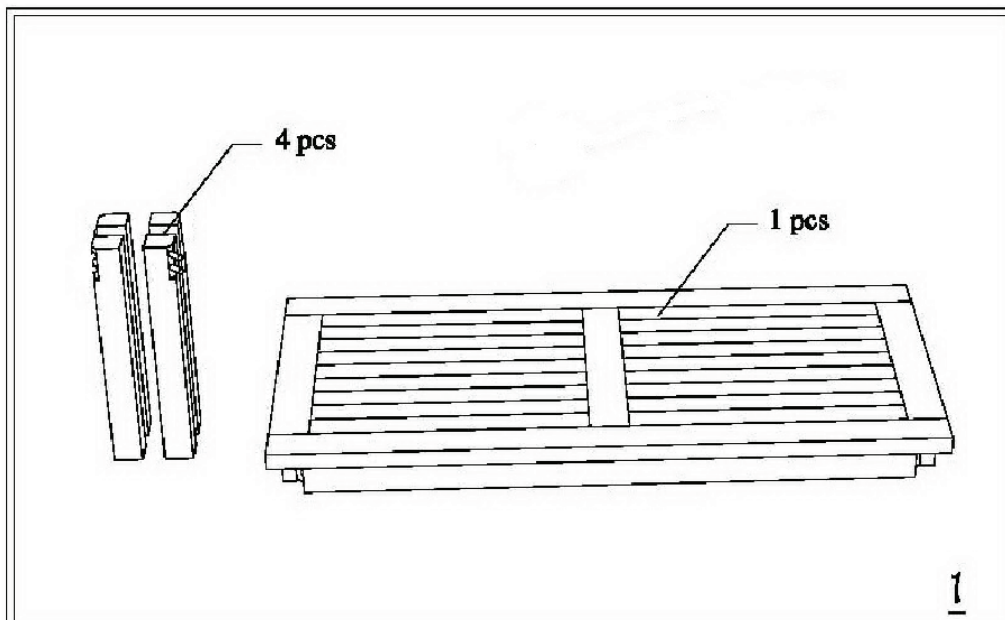

7 PIECE OUTDOOR PATIO TEAK SET

Hardware

M 8 X 6cm = 8 pcs

Flat Washer M 8 = 8 pcs

Open Wrench M5 = 1 pcs

2

1

Hardware

M 6 X 5cm = 1 pcs

M 6 X 7cm = 6 pcs

Allen Wrench M4= 1 pcs

3

2

1

Hardware

M 6 X 5cm = 1 pcs