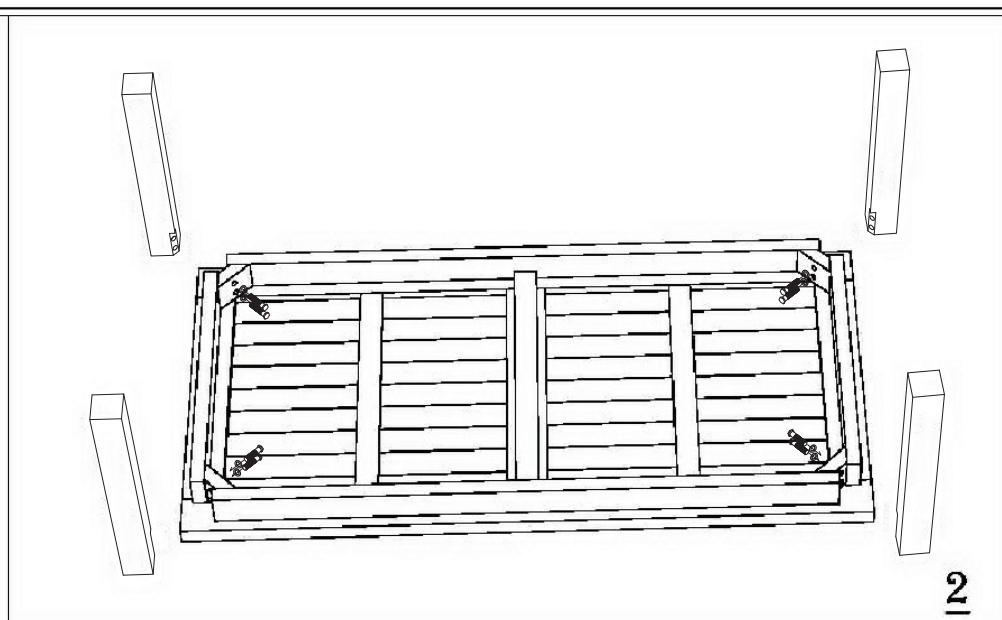

7 PIECE OUTDOOR PATIO TEAK SET

Hardware

M 8 X 6cm = 8 pcs

Flat Washer M 8 = 8 pcs

Open Wrench M5 = 1 pcs

2

1

Hardware