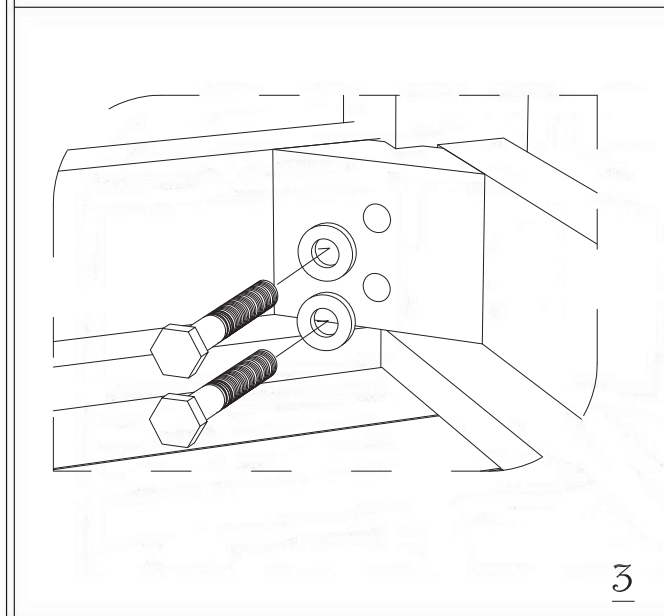

7 PIECE OUTDOOR PATIO TEAK SET

Hardware

M 8 X 6cm = 8 pcs

Flat Washer M 8 = 8 pcs

Open Wrench M5 = 1 pcs

2

1

Hardware

M 6 X 5cm = 1 pcs

M 6 X 7cm = 6 pcs

Allen Wrench M4= 1 pcs

3

2

1

Hardware

M 6 X 5cm = 1 pcs