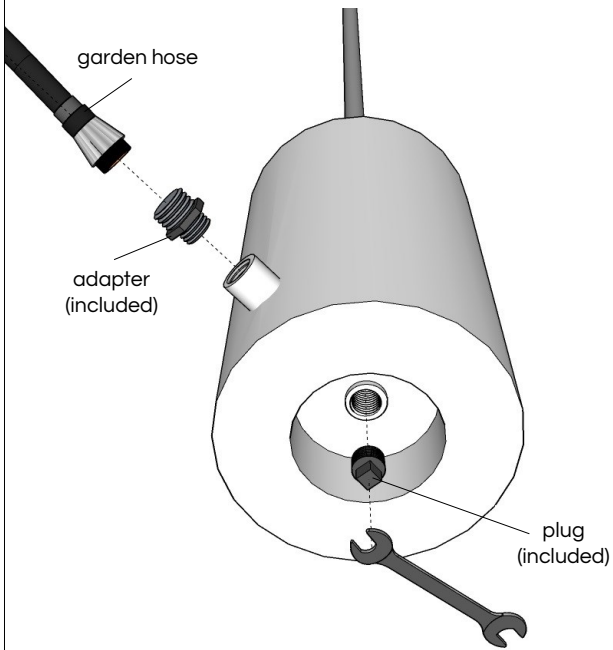

H2Go

Measurements shown in inches.
Due to the handmade nature of the product, actual dimensions may vary.

SKU:	H2G-001
Materials:	base - concrete shower - stainless steel handle - ABS
Features:	Volume control valve 10 inch rain shower head Single water inlet (side or bottom) Garden hose adapter included
Net Weight:	58 lbs
Package Dimensions:	base - L 19" x W 13" x H 13" shower - L 49" x W 25" x H 5"
Delivery Weight:	base - 55 lbs shower - 15 lbs

Maintenance & Care

Regularly apply stainless steel cleaner and rub in the direction of the grain, using a slightly abrasive sponge.

H2Go

1a side connection

1b bottom connection

2

3

4