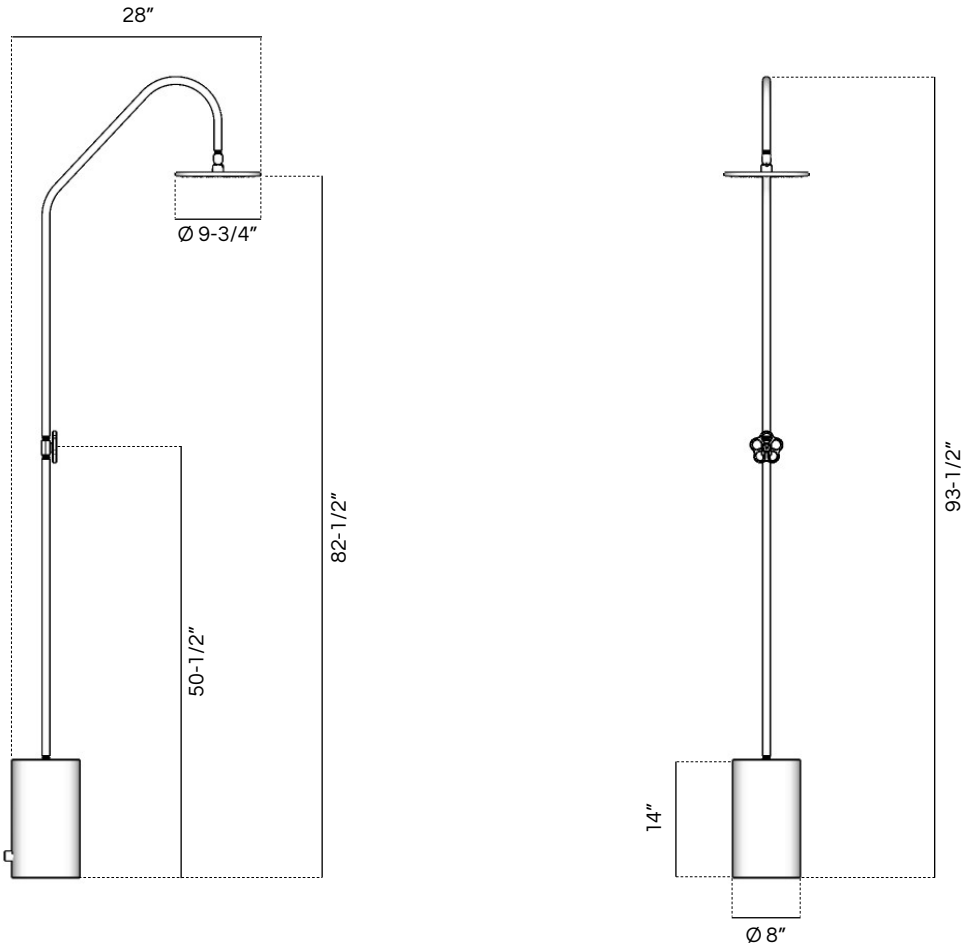

H2Go

Measurements shown in inches.
Due to the handmade nature of the product, actual dimensions may vary.

SKU:	H2G-001
Materials:	base - concrete shower - stainless steel handle - ABS
Features:	Volume control valve 10 inch rain shower head Single water inlet (side or bottom) Garden hose adapter included
Net Weight:	58 lbs
Package Dimensions:	base - L 19" x W 13" x H 13" shower - L 49" x W 25" x H 5"
Delivery Weight:	base - 55 lbs shower - 15 lbs