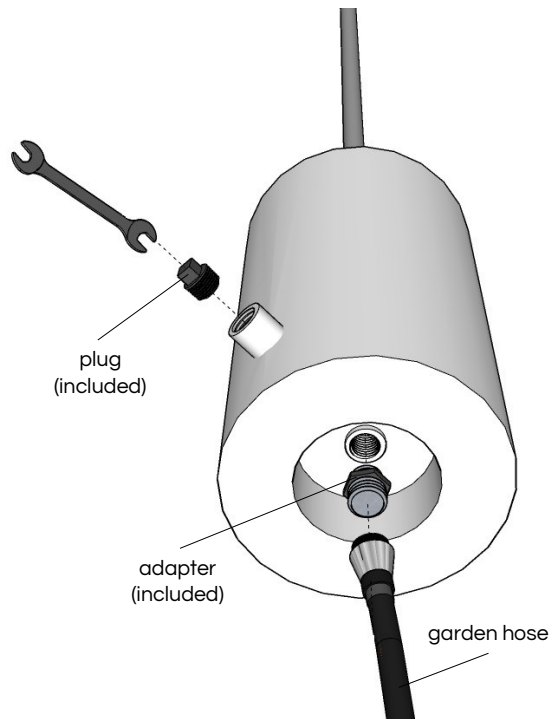

H2Go

Measurements shown in inches.
Due to the handmade nature of the product, actual dimensions may vary.

SKU:	H2G-001
Materials:	base - concrete shower - stainless steel handle - ABS
Features:	Volume control valve 10 inch rain shower head Single water inlet (side or bottom) Garden hose adapter included
Net Weight:	58 lbs
Package Dimensions:	base - L 19" x W 13" x H 13" shower - L 49" x W 25" x H 5"
Delivery Weight:	base - 55 lbs shower - 15 lbs

Maintenance & Care

Regularly apply stainless steel cleaner and rub in the direction of the grain, using a slightly abrasive sponge.

H2Go

1a side connection

1b bottom connection

2

3

4