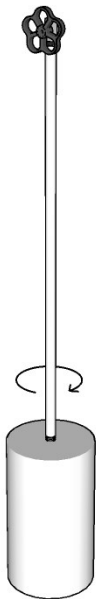

H2Go

Measurements shown in inches.
Due to the handmade nature of the product, actual dimensions may vary.

SKU:	H2G-001
Materials:	base - concrete shower - stainless steel handle - ABS
Features:	Volume control valve 10 inch rain shower head Single water inlet (side or bottom) Garden hose adapter included
Net Weight:	58 lbs
Package Dimensions:	base - L 19" x W 13" x H 13" shower - L 49" x W 25" x H 5"
Delivery Weight:	base - 55 lbs shower - 15 lbs

Maintenance & Care

Regularly apply stainless steel cleaner and rub in the direction of the grain, using a slightly abrasive sponge.

H2Go

1a side connection

1b bottom connection

2

3

4