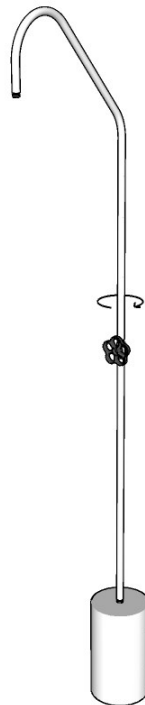

H2Go

Measurements shown in inches.
Due to the handmade nature of the product, actual dimensions may vary.

SKU:	H2G-001
Materials:	base - concrete shower - stainless steel handle - ABS
Features:	Volume control valve 10 inch rain shower head Single water inlet (side or bottom) Garden hose adapter included
Net Weight:	58 lbs
Package Dimensions:	base - L 19" x W 13" x H 13" shower - L 49" x W 25" x H 5"
Delivery Weight:	base - 55 lbs shower - 15 lbs

Maintenance & Care

Regularly apply stainless steel cleaner and rub in the direction of the grain, using a slightly abrasive sponge.

H2Go

1a side connection

1b bottom connection

2

3

4