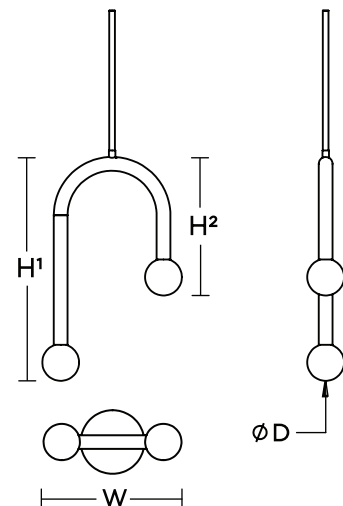

LOCATION		DATE
PREPARED BY		QUANTITY
COMMENTS		FIXTURE TYPE
CATALOG NUMBER		

Colette LED Pendant COEP Series

Features

Dual arm curved pendant. Includes (2) 6" and 4 (12") adjustable stems with sivel on canopy for 60 deg sloped ceiling. For use in kitchen, dining, foyers or anywhere general lighting is needed. Provides lighting in residential, commercial and hospitality applications. This fixture mounts to a standard junction box (not included).

Construction

Metal construction. The canopy fits over a standard junction box. Power supply connections must be made inside a junction box (not included). Canopy - 5.51" DIA. x 1.38" H

Finish

Black, Light Antique Brass or Polished Chrome finish.

Specifications and dimensions
subject to change without notice.

Ordering Information:

Black	Light Antique Brass	Polished Chrome	LED	Delivered Lumens	Adjustable CCT	H1	H2	W	D
COEP12LAJUDBK	COEP12LAJUDLB	COEP12LAJUDPC	11W	640	2700K/3000K/3500K/4000K/5000K	19-1/4"	11-7/8"	12"	3-1/8"