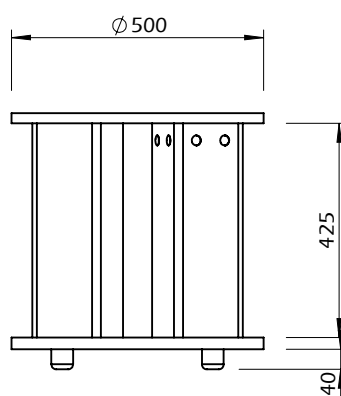

Technical Information

NORA Coffee Table

30min

max.

36kg