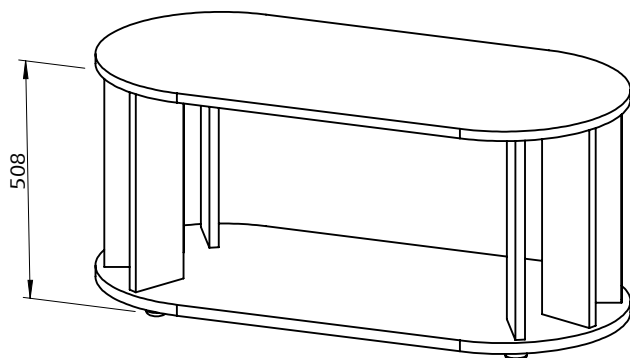

Technical Information

NORA Coffee Table

30min

max.

36kg