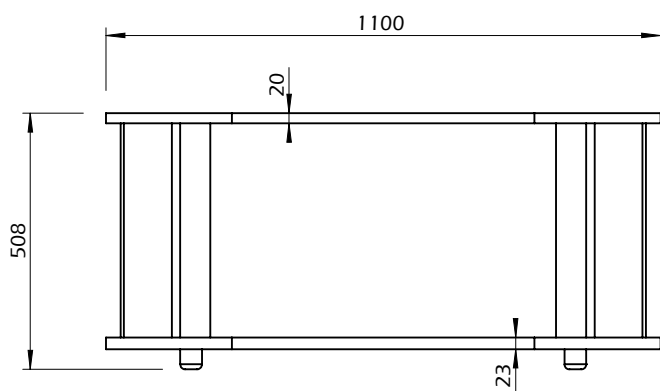

Technical Information

NORA Coffee Table

30min

max.

36kg