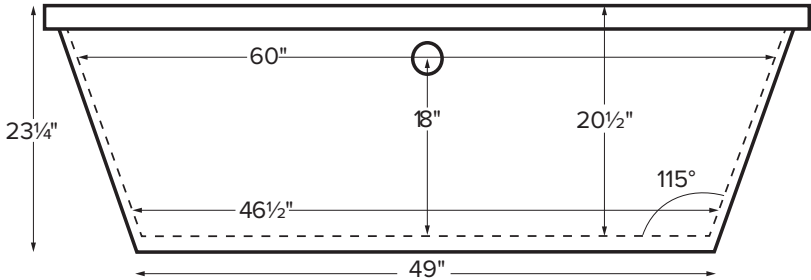

Designer Collection Tubs

New Yorker 6

MODEL #: 112

71.875" x 36" x 23.25"

GENERAL SPECIFICATIONS

Material - Acrylic

Installation - Freestanding

Soaker Weight - 140 lbs / 64 kg

Maximum Fill - 102 gal to overflow

NOTE: Filling this tub to the maximum may require an above average size or dedicated water heater.

Drain Rough-In Measurements

A	B	C
3 1/8"	8 1/4"	5 1/8"

Requires use of a wall-mounted or freestanding tub filler.
Shown with Air Massage Package.

Access panel
9" x 16"

ELECTRICAL COMPONENTS & SPECIFICATIONS

Required Electrical Service - 110 Volt

Hydrotherapy Package	Components Included	GFCI
Air Massage	heated blower	1-15 amp
Air Massage Elite	heated blower, chromatherapy	1-15 amp

- Before discarding tub crate, check for accessories that may be packaged inside.
- All product measurements are ±1/2".
- Specifications and configurations are subject to change without notice.
- Measurements herein supersede all others published prior to publication date below.