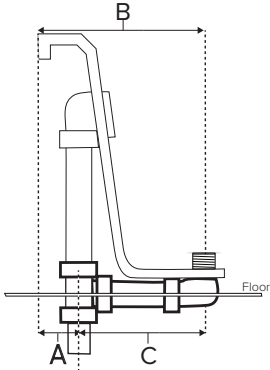

Designer Collection Tubs

New Yorker 6

MODEL #: 112

71.875" x 36" x 23.25"

GENERAL SPECIFICATIONS

Material - Acrylic

Installation - Freestanding

Soaker Weight - 140 lbs / 64 kg

Maximum Fill - 102 gal to overflow

NOTE: Filling this tub to the maximum may require an above average size or dedicated water heater.

Drain Rough-In Measurements

A	B	C
3 1/8"	8 1/4"	5 1/8"

Requires use of a wall-mounted or freestanding tub filler.
Shown with Air Massage Package.

Access panel
9" x 16"

ELECTRICAL COMPONENTS & SPECIFICATIONS

Required Electrical Service - 110 Volt

Hydrotherapy Package	Components Included	GFCI
Air Massage	heated blower	1-15 amp
Air Massage Elite	heated blower, chromatherapy	1-15 amp

- Before discarding tub crate, check for accessories that may be packaged inside.
- All product measurements are ±1/2".
- Specifications and configurations are subject to change without notice.
- Measurements herein supersede all others published prior to publication date below.