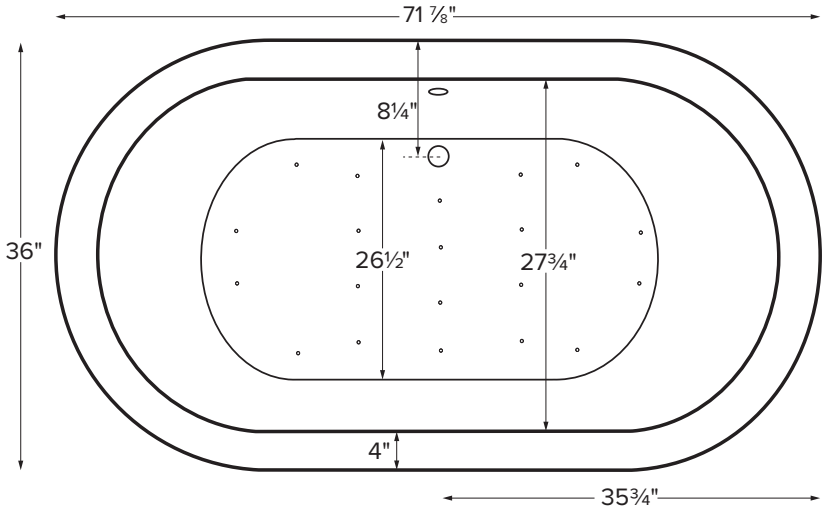

Designer Collection Tubs

New Yorker 6

MODEL #: 112

71.875" x 36" x 23.25"

GENERAL SPECIFICATIONS

Material - Acrylic

Installation - Freestanding

Soaker Weight - 140 lbs / 64 kg

Maximum Fill - 102 gal to overflow

NOTE: Filling this tub to the maximum may require an above average size or dedicated water heater.

Drain Rough-In Measurements

A	B	C
3 1/8"	8 1/4"	5 1/8"

Requires use of a wall-mounted or freestanding tub filler.
Shown with Air Massage Package.

Access panel
9" x 16"

ELECTRICAL COMPONENTS & SPECIFICATIONS

Required Electrical Service - 110 Volt

Hydrotherapy Package	Components Included	GFCI
Air Massage	heated blower	1-15 amp
Air Massage Elite	heated blower, chromatherapy	1-15 amp

- Before discarding tub crate, check for accessories that may be packaged inside.
- All product measurements are ±1/2".
- Specifications and configurations are subject to change without notice.
- Measurements herein supersede all others published prior to publication date below.