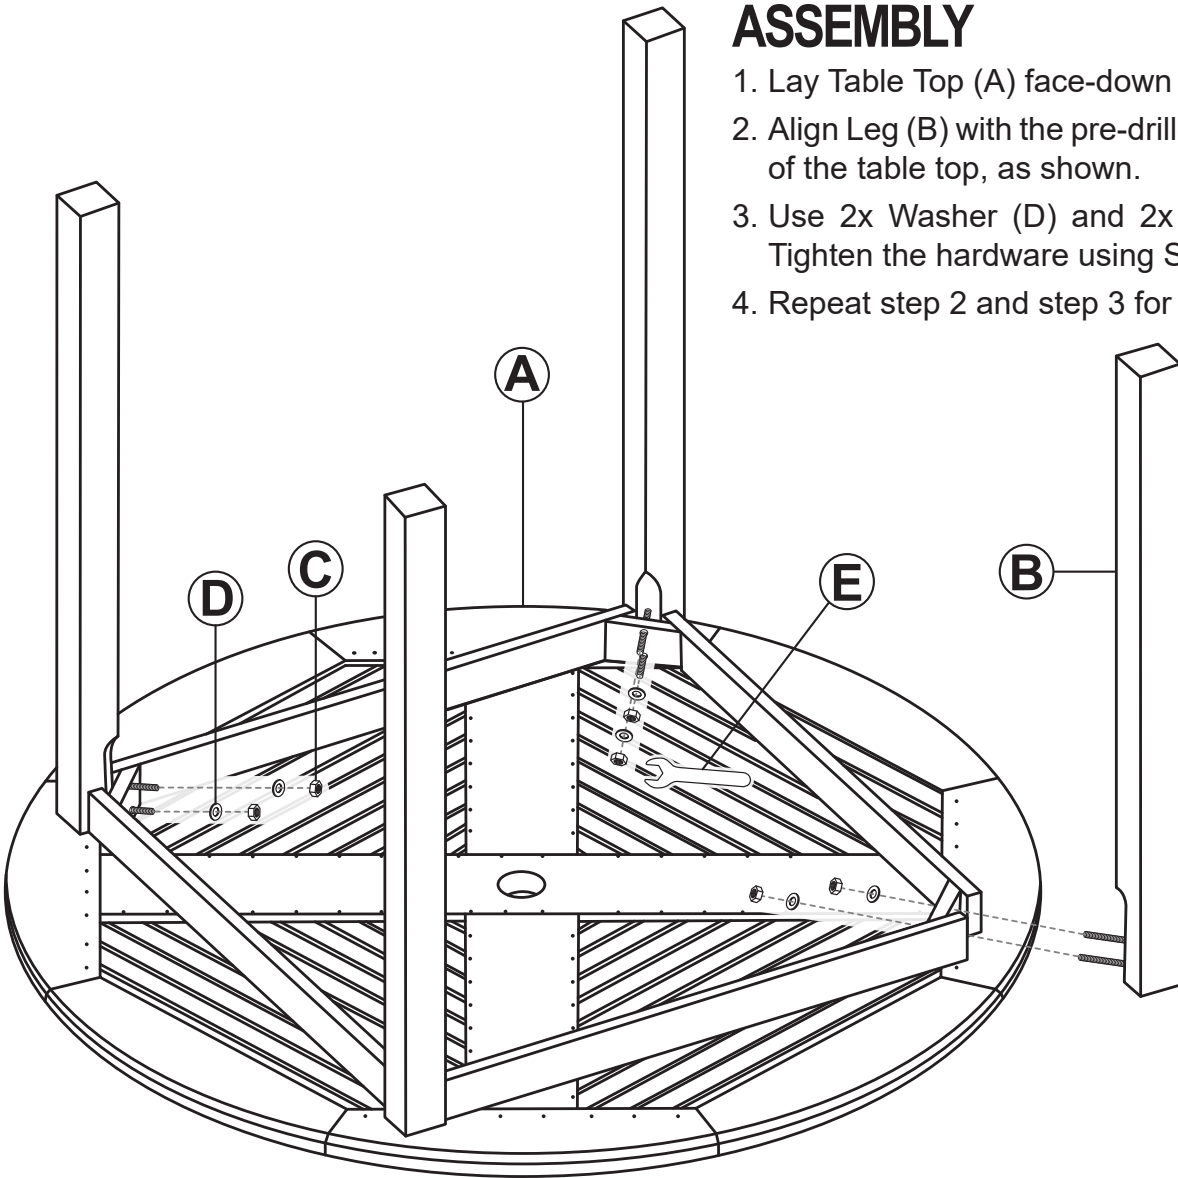

ASSEMBLY

1. Lay Table Top (A) face-down on a clean, soft surface.
2. Align Leg (B) with the pre-drilled holes on the underside of the table top, as shown.
3. Use 2x Washer (D) and 2x Nut (C) to affix the leg. Tighten the hardware using Spanner (E).
4. Repeat step 2 and step 3 for the remaining legs.