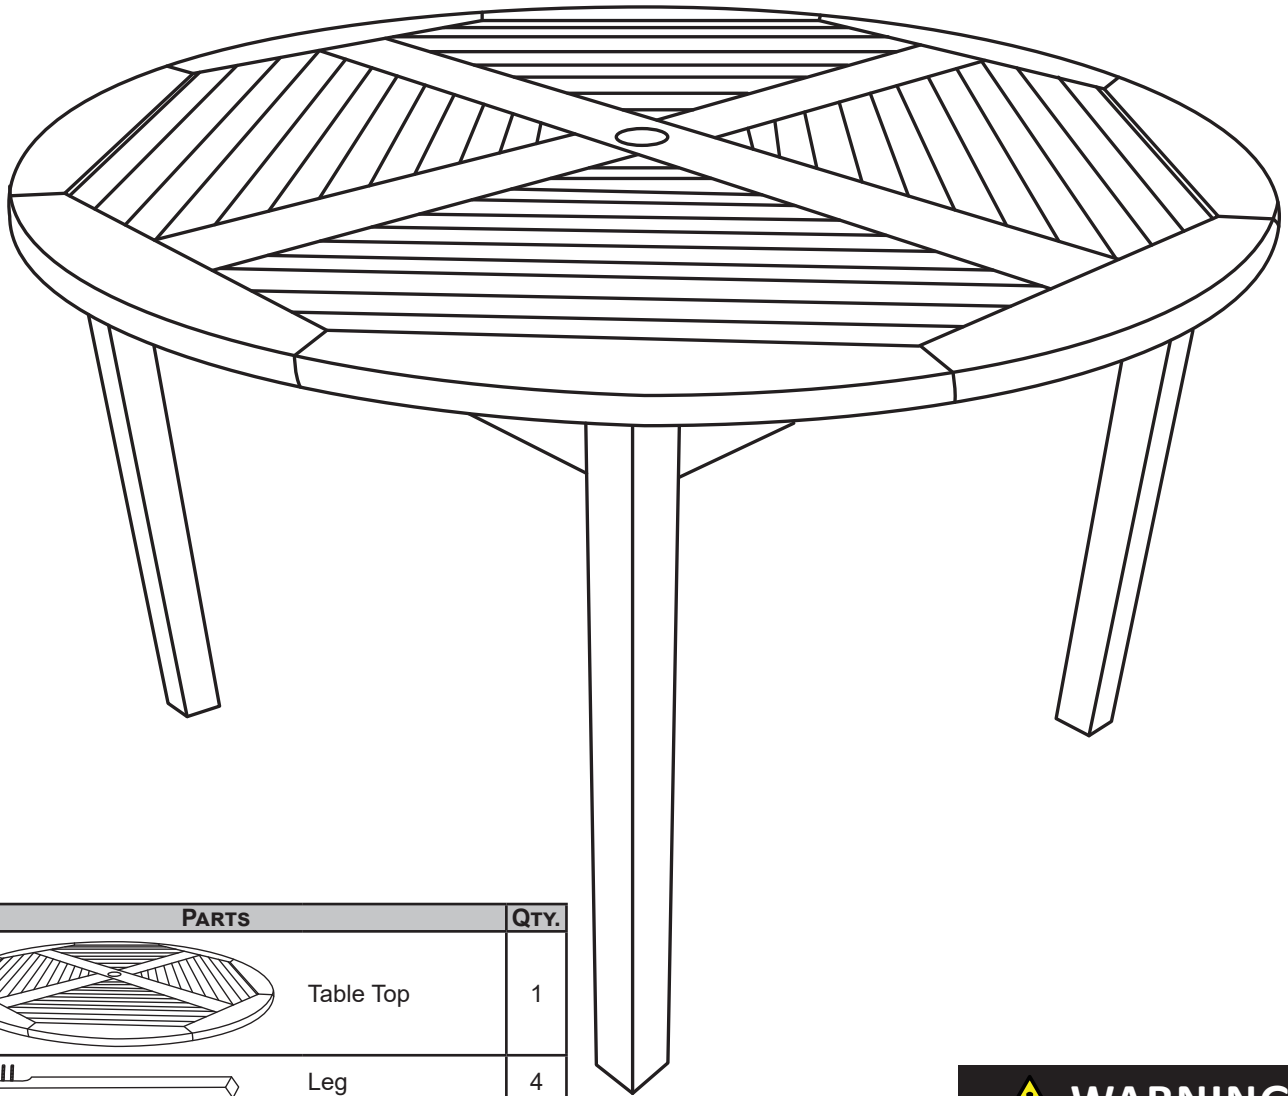

ROUND OUTDOOR DINING TABLE

Read all assembly and care instructions carefully before using this product. Save this manual for future reference.

Assemble components on a soft, clean surface to avoid damaging the finish.

No.	PARTS		QTY.
A		Table Top	1
B		Leg	4
C		Nut	8
D		Washer	8
E		Spanner	1

Ensure all parts are accounted for before disposing of packaging.

WARNING

CHOKING HAZARD — This item contains small parts that can be swallowed. Keep children away during assembly.

HELPFUL HINT

This item was treated with teak oil at the factory. Apply a suitable wood oil at least once a year, or when the wood looks particularly dry. Left untreated, the wood will weather to a silvery gray color.