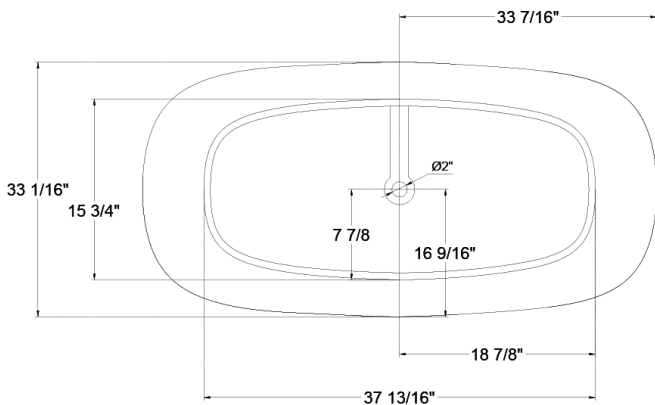

626-679-3588
service@getprohome.com
www.getprohome.com
162 Atlantic St, Pomona, CA 91768

SIZE DETAILS

SOLID SURFACE BATHTUB

service@getprohome.com
626 679 3588

PRODUCT
INSTRUCTION
VIDEO

SIZE DETAILS

PRODUCT
INSTRUCTION
VIDEO

MODEL No. GP965-67GW

(Front View)

(Side View)

(Bottom view)

(Top View)