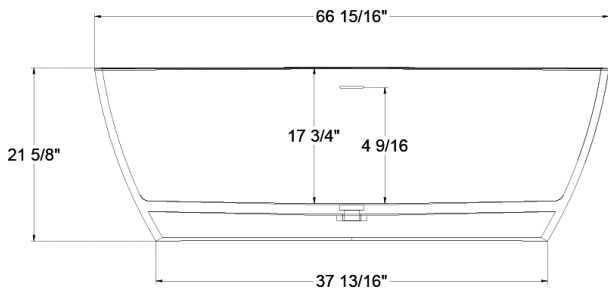

626-679-3588
service@getprohome.com
www.getprohome.com
162 Atlantic St, Pomona, CA 91768

SIZE DETAILS

SOLID SURFACE BATHTUB

service@getprohome.com
626 679 3588

PRODUCT
INSTRUCTION
VIDEO

SIZE DETAILS

PRODUCT
INSTRUCTION
VIDEO

MODEL No. GP965-67GW

(Front View)

(Side View)

(Bottom view)

(Top View)