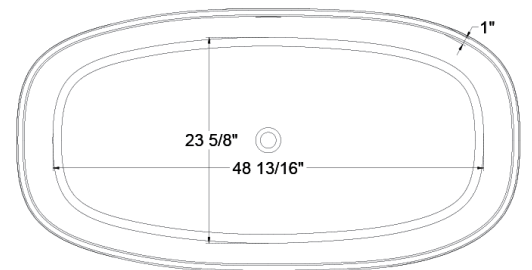

MODEL No. GP965-67GW

(Front View)

(Side View)

(Bottom view)

(Top View)