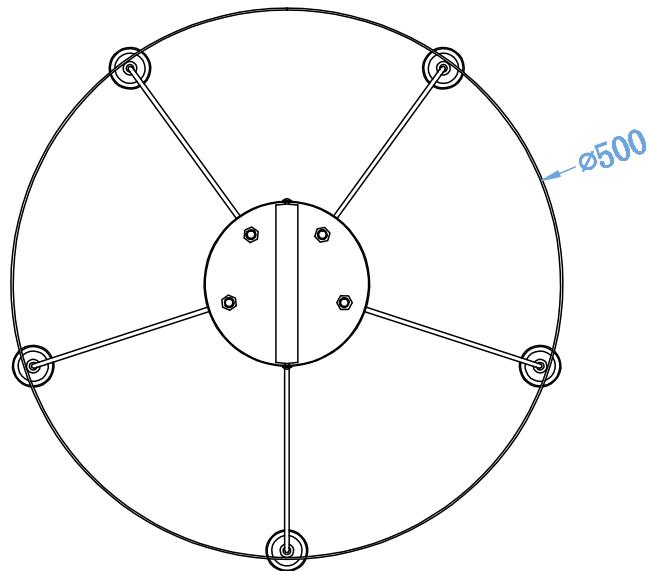

Matt Black 5 Light Medieval Fitting

CERTIFICATION