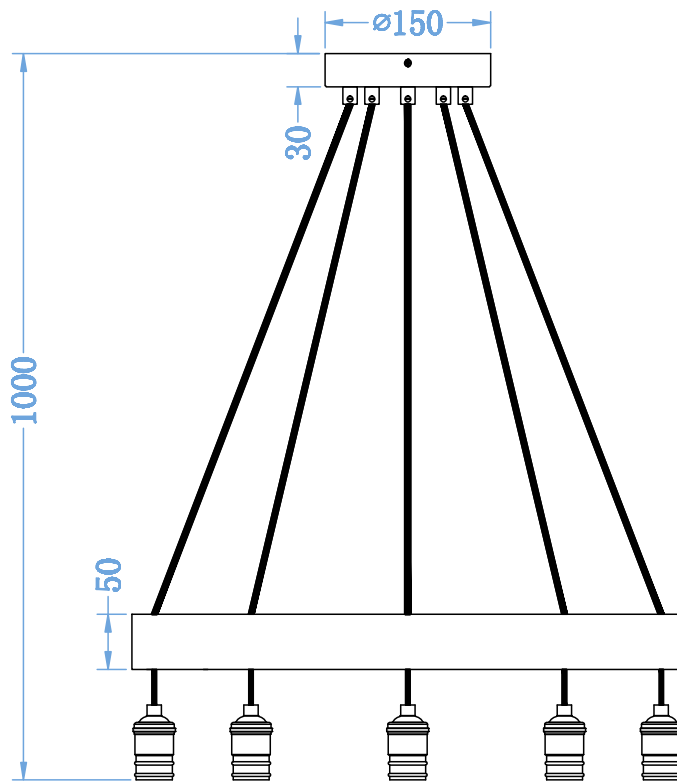

Matt Black 5 Light Medieval Fitting

CERTIFICATION