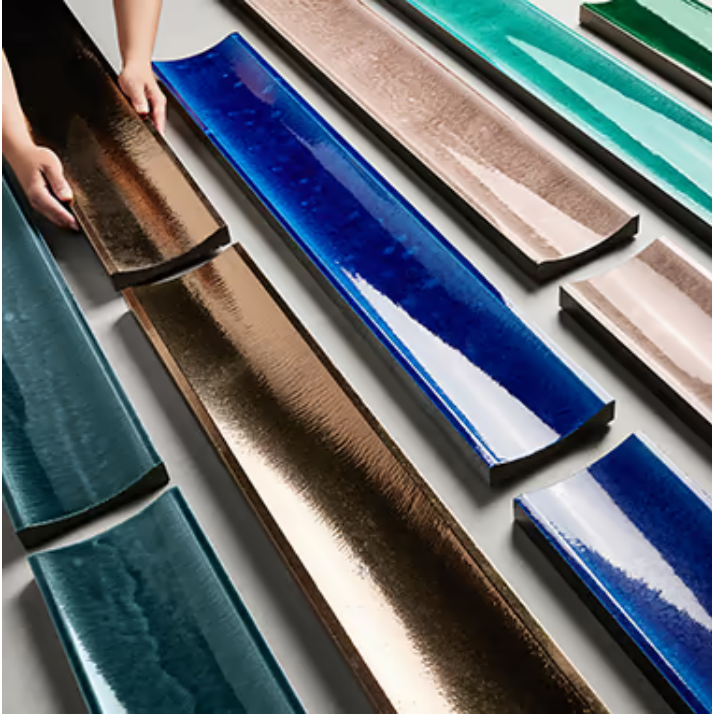

LAVA ART FLUTED CORAL 6X36 3D GLOSSY LAVA STONE TILE

Light reflects beautifully off the glossy surface of the Lava Art Fluted Coral 6x36 3D Glossy Lava Stone Tile, enhancing its softly curved shape. This heirloom-quality coral tile adds a sophisticated look whether stacked vertically or horizontally.

Stone Type
Lava Stone

Style
Art Deco, Classic

Tile Thickness
Low: 15 mm | High: 30 mm

Tile Use
Backsplash, Bathroom Wall, Kitchen Wall,
Outdoor Wall, Shower Wall, Wall Tile

Weight
36.4 lbs

DIMENSIONS

Sample Size
3" x 6"

LAVA ART FLUTED

The rugged beauty of authentic lava stone makes a dramatic statement in the Lava Art Fluted collection. Available in an array of vibrant, glossy colors, these hand-glazed, natural stone tiles have been designed to fit perfectly under kitchen islands and bars between the counter and the toe kick. This collection of ultra-durable gently curved tiles was developed exclusively for TileBar.