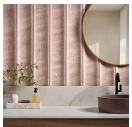

LAVA ART FLUTED CORAL 6X36 3D GLOSSY LAVA STONE TILE

Light reflects beautifully off the glossy surface of the Lava Art Fluted Coral 6x36 3D Glossy Lava Stone Tile, enhancing its softly curved shape. This heirloom-quality coral tile adds a sophisticated look whether stacked vertically or horizontally.

Commercial
Wall Only

Finish
Glossy

Item Size
5.90" x 35.98"

Material
Lava Stone

Residential
Wall Only

PRODUCT GALLERY

DETAILED SPECS

Available Sizes
6x36"

Stone Type
Lava Stone

Style
Art Deco, Classic

Tile Thickness
Low: 15 mm | High: 30 mm

Tile Use
Backsplash, Bathroom Wall, Kitchen Wall,
Outdoor Wall, Shower Wall, Wall Tile

Weight
36.4 lbs

DIMENSIONS

Sample Size
3" x 6"

LAVA ART FLUTED

The rugged beauty of authentic lava stone makes a dramatic statement in the Lava Art Fluted collection. Available in an array of vibrant, glossy colors, these hand-glazed, natural stone tiles have been designed to fit perfectly under kitchen islands and bars between the counter and the toe kick. This collection of ultra-durable gently curved tiles was developed exclusively for TileBar.