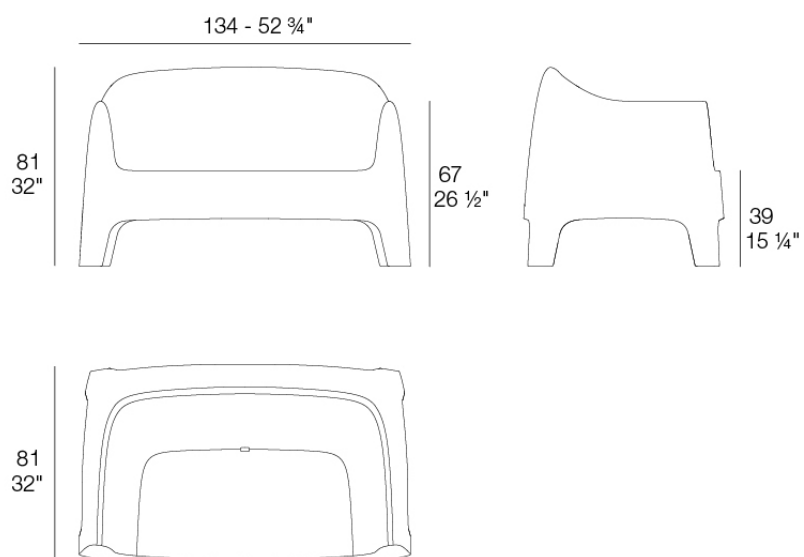

### Description

Weight: 19 Kg

SOLID Sofa  
SOLID Sofa  
Ref. 55034