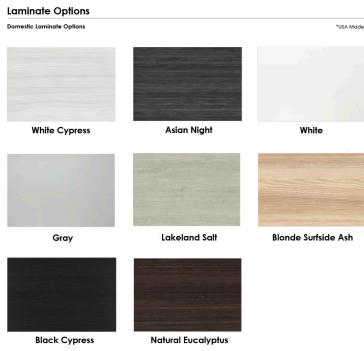

PRODUCT DESCRIPTION

The [Harmony Conference Table Series](#) offers this 6-person conference table with metal x base. It measures approximately 7' in length, 4' in width, and the thickness of the tabletop is 1". It can comfortably seat up to 6 people depending upon the chairs you pick (any chairs pictured in the rendering on this page are not included).

Our **Harmony Series** features modern conference tables designed to look sleek and stylish for any board room or meeting room. Because our conference tables are commercial-grade and constructed from eco-friendly materials, they make them one of our top-selling products. You can choose from various options such as shape, size, bases, laminates, and data/electric modules.

Modular Design & Durable Construction

Harmony Conference Series gives classic shapes a modern twist, combining creativity and class with durable construction which fits virtually any modern office environment. Because it's designed with scalability in mind, its modular construction allows you to easily enhance or reduce the size of the table.

Pictured on this page is a 6-person conference table with metal x base typical. It features a metal base, table top shape of your choosing, and your choice of laminate. You can add a USB/Electrical module to any table over 4' in overall length. The price on the page includes shipping. Also, you can call with any questions prior to ordering online. We'd be happy to assist you.