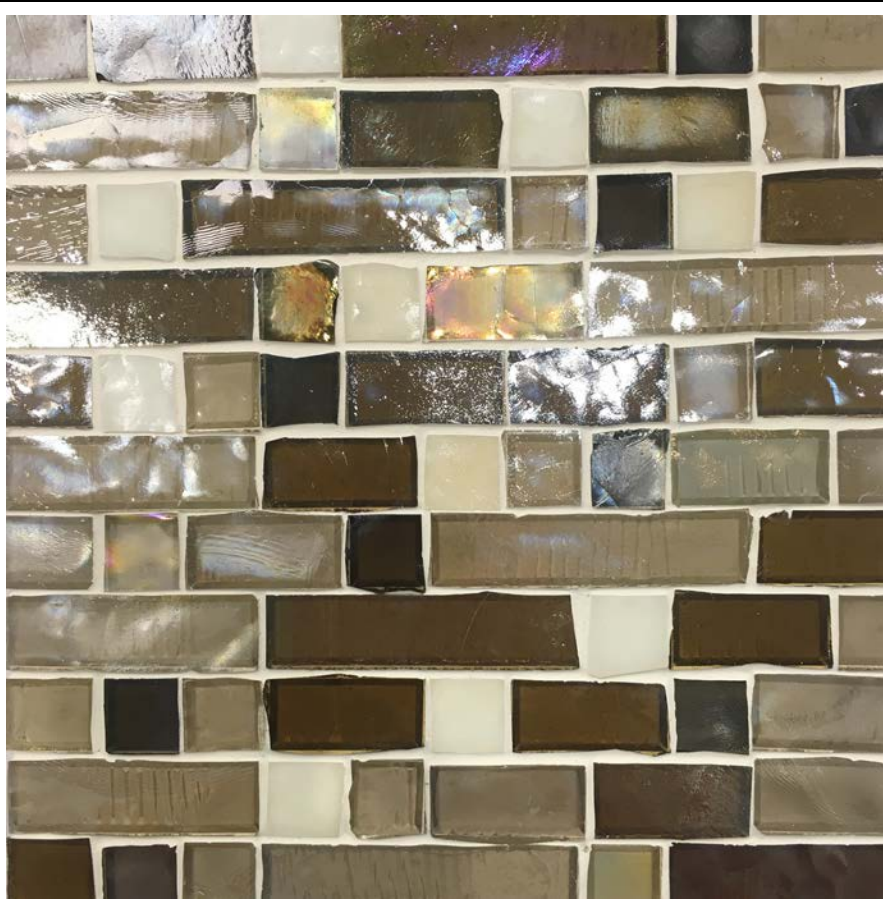

Luxe Collection

Available Colors

Arizona	Ice	Ochre	Tahoe

Specifications

Material:	Cast Glass Mosaic
Nominal Size:	11" x 13" Sheet
Nominal Thickness:	3/16"
Finish:	Gloss

Color:	Arizona	Pattern:	Random Mosaic
SKU:	GLLUXRANARI	QUICK SHIP	

Variation:	V4
Backing:	Face-mounted plastic film

Wall	Kitchen	Bath	Powder Room	Powder Room	Outdoor	Wet Areas	Freeze/Thaw		

Recommended Use

Available Sizes

- Indoor wall
- Outdoor use subject to climate
- Suitable for installation in swimming pools.