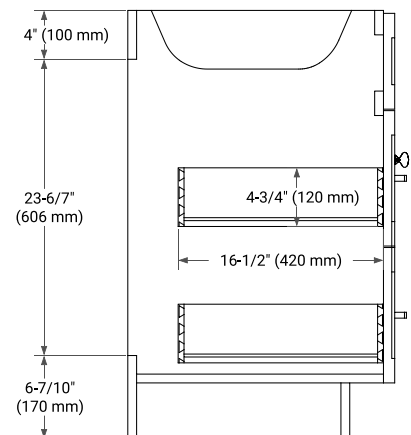

60" SINGLE SINK BASE CABINET

BASE CABINET DIMENSIONS

60" W x 21.5" D x 34.5" H

FEATURES

- Solid wood frame & plywood panels
- Dovetail drawers and joints
- Soft closing doors & drawers

HARDWARE FINISHES*

Brushed Nickel   Satin Brass   Matte Black   Polished Chrome

Hardware comes preinstalled with the illustrated option. Other finishes are available on our online store if you prefer a different one.

AVAILABLE COLORS

White   Grey   Midnight Blue   Black

FRONT VIEW

SIDE VIEW

PLAN VIEW