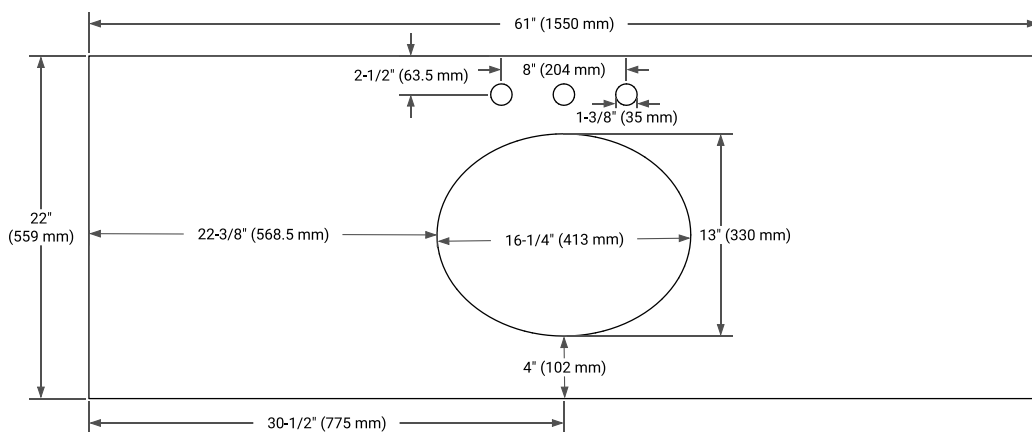

61" SINGLE OVAL SINK COUNTERTOP WITH 0.75" THICKNESS

OVERALL DIMENSIONS

61" W x 22" D x 0.75" H

COUNTERTOP OPTIONS

FEATURES

- Solid countertop with mitered edges & seams
- Undermount white oval sink
- Pre-drilled for 8" widespread faucet

INCLUDED

- Countertop
- Matching Backsplash
- Oval Sink

COUNTERTOP PLAN VIEW