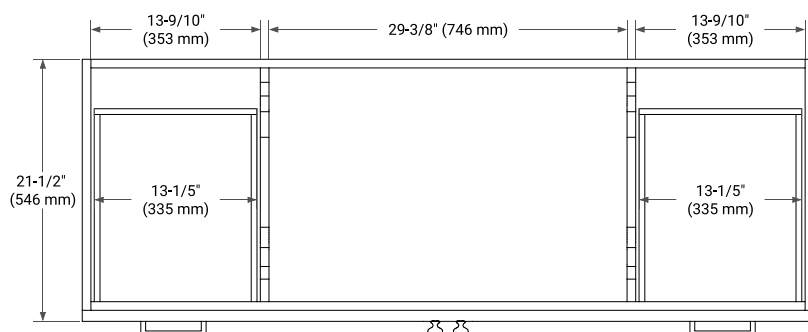

60" SINGLE SINK BASE CABINET

BASE CABINET DIMENSIONS

60" W x 21.5" D x 34.5" H

FEATURES

- Solid wood frame & plywood panels
- Dovetail drawers and joints
- Soft closing doors & drawers

HARDWARE FINISHES*

Brushed Nickel   Satin Brass   Matte Black   Polished Chrome

Hardware comes preinstalled with the illustrated option. Other finishes are available on our online store if you prefer a different one.

AVAILABLE COLORS

White   Grey   Midnight Blue   Black

FRONT VIEW

SIDE VIEW

PLAN VIEW