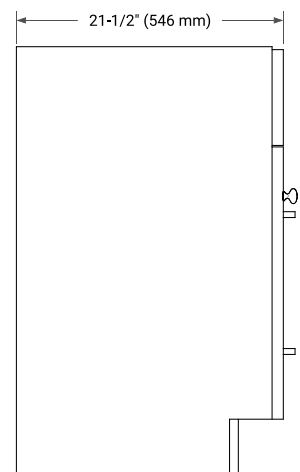

60" SINGLE SINK BASE CABINET

BASE CABINET DIMENSIONS

60" W x 21.5" D x 34.5" H

FEATURES

- Solid wood frame & plywood panels
- Dovetail drawers and joints
- Soft closing doors & drawers

HARDWARE FINISHES*

Brushed Nickel   Satin Brass   Matte Black   Polished Chrome

Hardware comes preinstalled with the illustrated option. Other finishes are available on our online store if you prefer a different one.

AVAILABLE COLORS

White   Grey   Midnight Blue   Black

FRONT VIEW

SIDE VIEW

PLAN VIEW