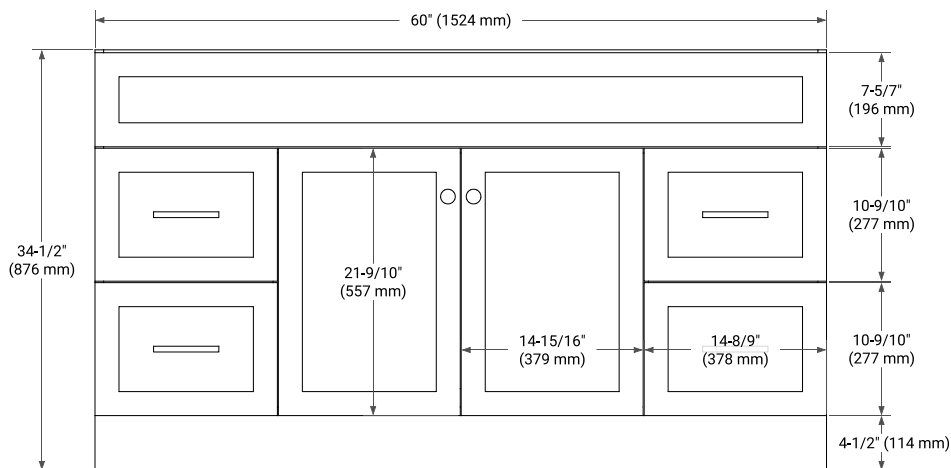

60" SINGLE SINK BASE CABINET

BASE CABINET DIMENSIONS

60" W x 21.5" D x 34.5" H

FEATURES

- Solid wood frame & plywood panels
- Dovetail drawers and joints
- Soft closing doors & drawers

HARDWARE FINISHES*

Brushed Nickel   Satin Brass   Matte Black   Polished Chrome

Hardware comes preinstalled with the illustrated option. Other finishes are available on our online store if you prefer a different one.

AVAILABLE COLORS

White   Grey   Midnight Blue   Black

FRONT VIEW

SIDE VIEW

PLAN VIEW