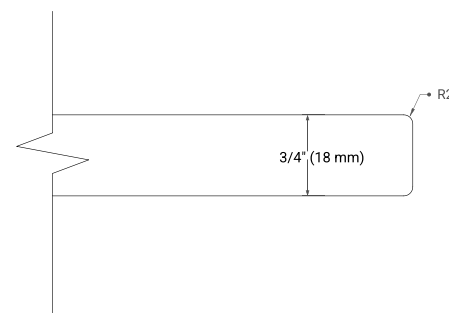

EDGE SIDE VIEW