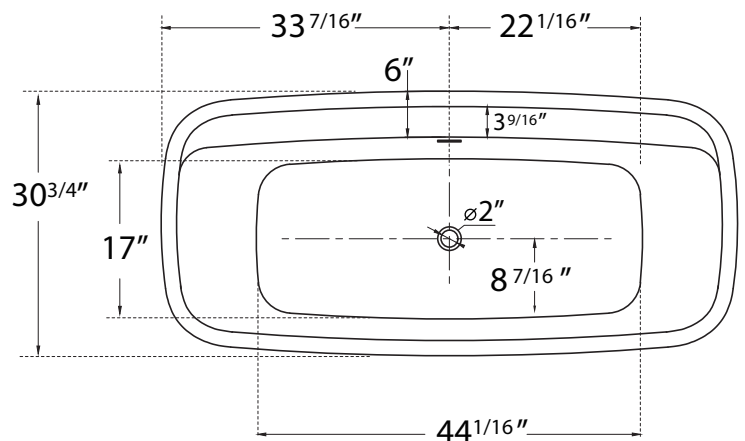

DIMENSION DETAILS

Freestanding Bathtub

PRODUCT
INSTRUCTION
VIDEO

MODEL No.GS346R

GS346R-67"

ADJUSTABLE FOOT: 6 PCS

(Side View)

(Top View)