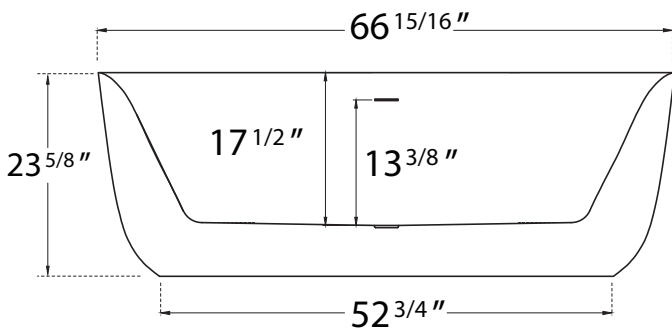

DIMENSION DETAILS

Freestanding Bathtub

PRODUCT
INSTRUCTION
VIDEO

MODEL No.GS346R

GS346R-67"

ADJUSTABLE FOOT: 6 PCS

(Side View)

(Top View)