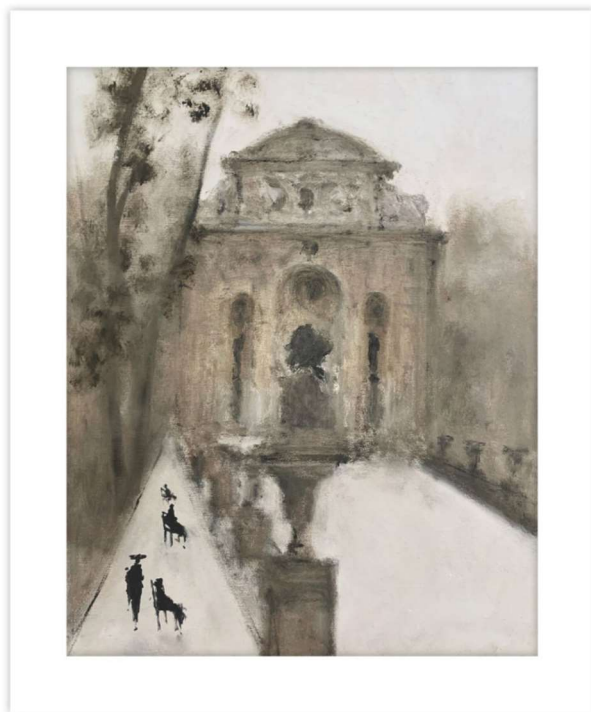

THEODORE ALEXANDER

England Moments 6

D3104S62067-5183

Wood Frame

Textured Paper

M5 - White Smooth + White Core Width:4"

F1360 - Antique Silver & Black Cap Frame - Width: 0.75

W 31½ x D 1¼ x H 37½ inches

Material(s):

Collection: Art by TA

Style: Modern / Formal Modern

Type: Décor / Wall Art