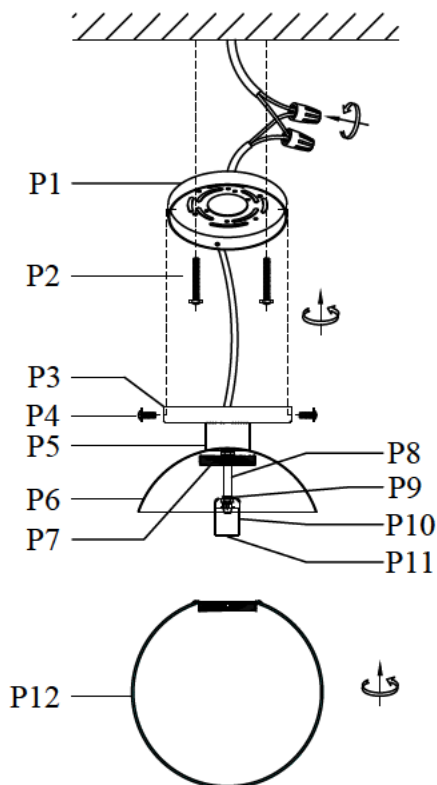

Installation manual for:

D12" H14.5" L1

PARTS LIST

Parts Number	picture	Description	Qty	Diagram number
		D7 5" Mounting bracket	1	P1
		5/32-32 Screw	2	P2
		D8" Canopy plat	1	P3
		5/32-32 Screw	3	P4
		D3 15" Metal Wire Box	1	P5
		D11" Semicircular cover	1	P6
		D3 5" Screw die	1	P7
		L2 5" Candle cover	1	P8
		Check ring	2	P9
		Socket cover	1	P10
		E26 Socket	1	P11
		D12" Glass shade	1	P12