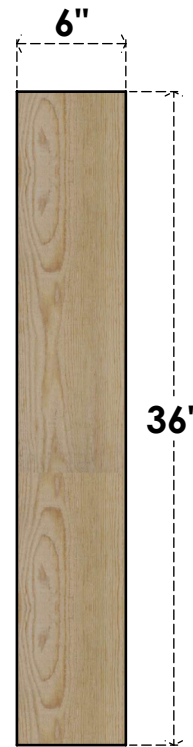

# BRC06X24X36TRA00RDF

6"W X 24"D X 36"H TRADITIONAL ROUGH SAWN BRACE, DOUGLAS FIR

**SIDE**

**FRONT**

EKENA MILLWORK  
 2300 WEST MAIN ST.  
 CLARKSVILLE, TX 75426  
 TOLL FREE: 866-607-0453  
 WWW.EKENAMILLWORK.COM

**NOTES**

1. INSTALLATION TO BE COMPLETED IN ACCORDANCE WITH MANUFACTURER'S SPECIFICATIONS.
2. DRAWING MAY NOT BE TO SCALE
3. THIS DRAWING IS INTENDED FOR DESIGN AND PLANNING PURPOSES ONLY.
4. ALL INFORMATION CONTAINED HEREIN WAS CURRENT AT THE TIME OF DEVELOPMENT BUT MUST BE REVIEWED AND APPROVED BY THE PRODUCT MANUFACTURER TO BE CONSIDERED ACCURATE.
5. PRODUCTS ARE NOT KILN DRIED. THIS ITEM IS UNIQUE AND WILL CONTAIN THE NATURAL VARIATIONS THAT THE WOOD SPECIES OFFERS. THIS MAY RESULT IN VARIATIONS UP TO 1/4"