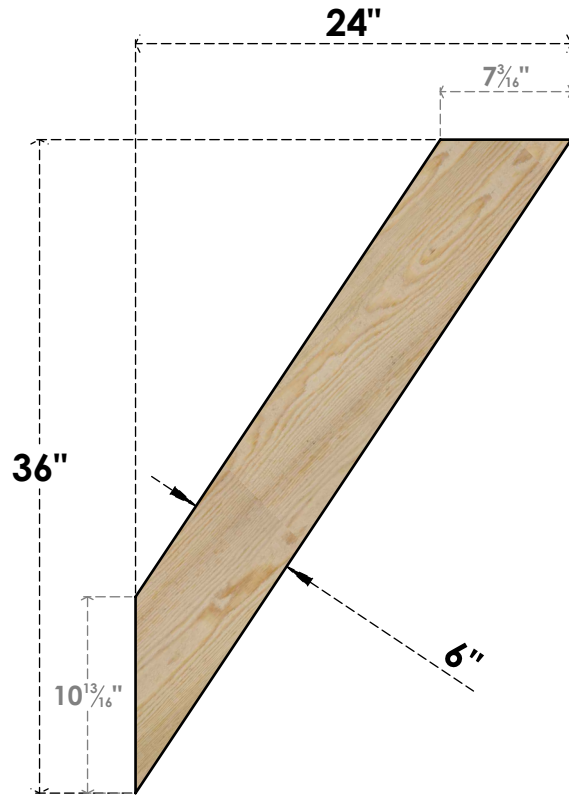

# BRC06X24X36TRA00RDF

6"W X 24"D X 36"H TRADITIONAL ROUGH SAWN BRACE, DOUGLAS FIR

**SIDE**

**FRONT**

EKENA MILLWORK  
 2300 WEST MAIN ST.  
 CLARKSVILLE, TX 75426  
 TOLL FREE: 866-607-0453  
 WWW.EKENAMILLWORK.COM