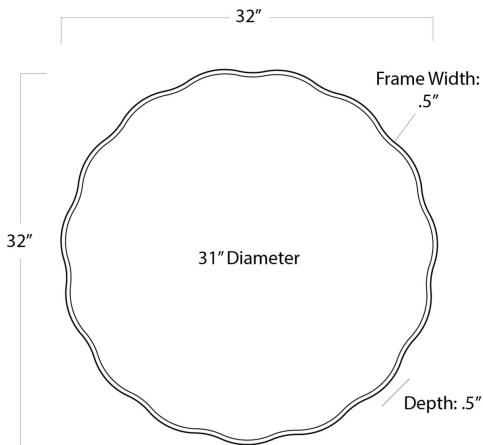

REGINA ANDREW

DETROIT

SPECIFICATION SHEET

Candice Mirror Small
21-1108

HEIGHT	32
WIDTH	32
DEPTH	0.5
INNER MIRROR DIM	31"
FRAME WIDTH	.5"
NOTES	Beveled Mirror
FREIGHT ONLY	No