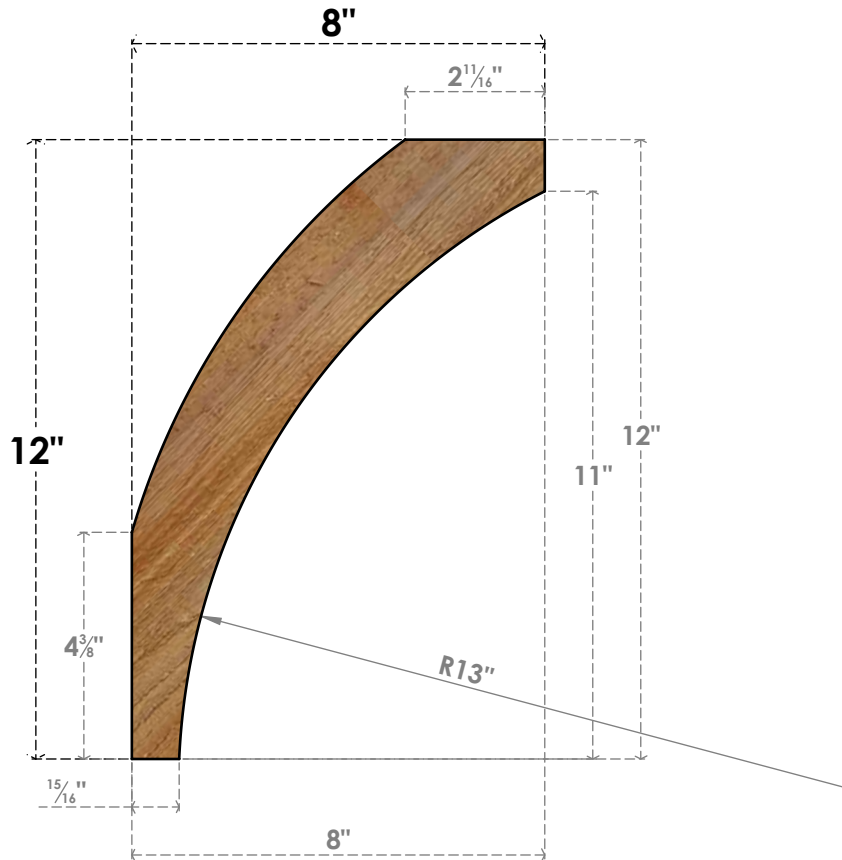

BRC06X08X12THR00RWR

6"W X 8"D X 12"H THORTON ROUGH SAWN BRACE, WESTERN RED CEDAR

SIDE

FRONT

EKENA MILLWORK
 2300 WEST MAIN ST.
 CLARKSVILLE, TX 75426
 TOLL FREE: 866-607-0453
 WWW.EKENAMILLWORK.COM

NOTES

1. INSTALLATION TO BE COMPLETED IN ACCORDANCE WITH MANUFACTURER'S SPECIFICATIONS.
2. DRAWING MAY NOT BE TO SCALE
3. THIS DRAWING IS INTENDED FOR DESIGN AND PLANNING PURPOSES ONLY.
4. ALL INFORMATION CONTAINED HEREIN WAS CURRENT AT THE TIME OF DEVELOPMENT BUT MUST BE REVIEWED AND APPROVED BY THE PRODUCT MANUFACTURER TO BE CONSIDERED ACCURATE.
5. PRODUCTS ARE NOT KILN DRIED. THIS ITEM IS UNIQUE AND WILL CONTAIN THE NATURAL VARIATIONS THAT THE WOOD SPECIES OFFERS. THIS MAY RESULT IN VARIATIONS UP TO 1/4"