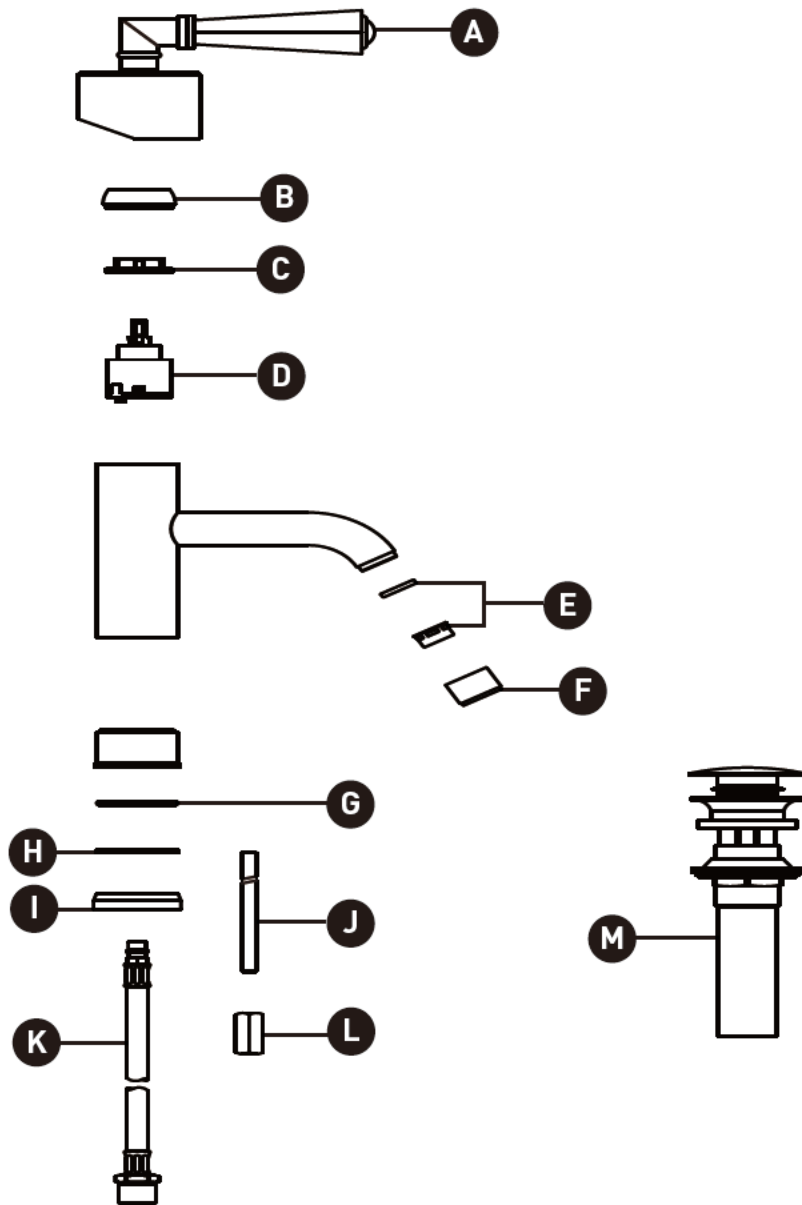

ORDER BY PART NUMBER

ILLUSTRATED PARTS

SG01D1LM

SAN GIOVANNI™

Single Handle Lavatory Faucet

ID	Kit Number	Finish
*A	C7605	See below
*B	C3702/4	See below
C	C3702/3	N/A
D	C3009D35	N/A
E	C7086.12	N/A
*F	C3308/1	See below
G	C7586.78	N/A
H	C7585.10	N/A
I	C7282PF	N/A
J	C7555.130	N/A
K	C7089.12CSP	N/A
L	C7260.7	N/A
*M	C5558USAM	See below