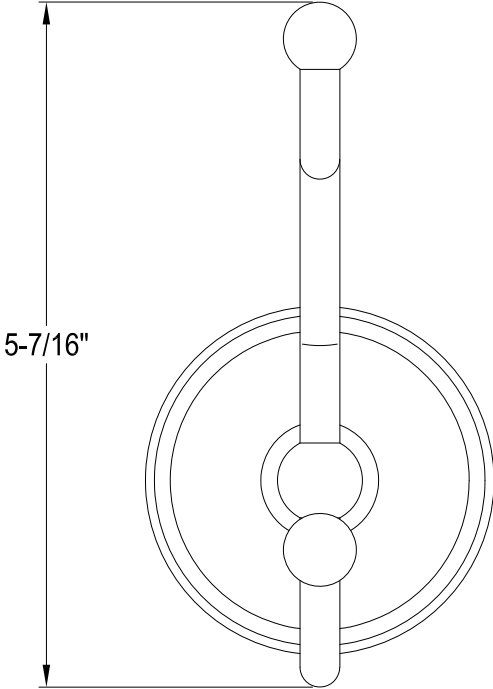

# BA9112C, BB, BN

18" Towel Bar

# BA9114C, BB, BN

Towel Ring

# BA9117C, BB, BN

Robe Hook

# BA9118C, BB, BN

Toilet Paper Holder