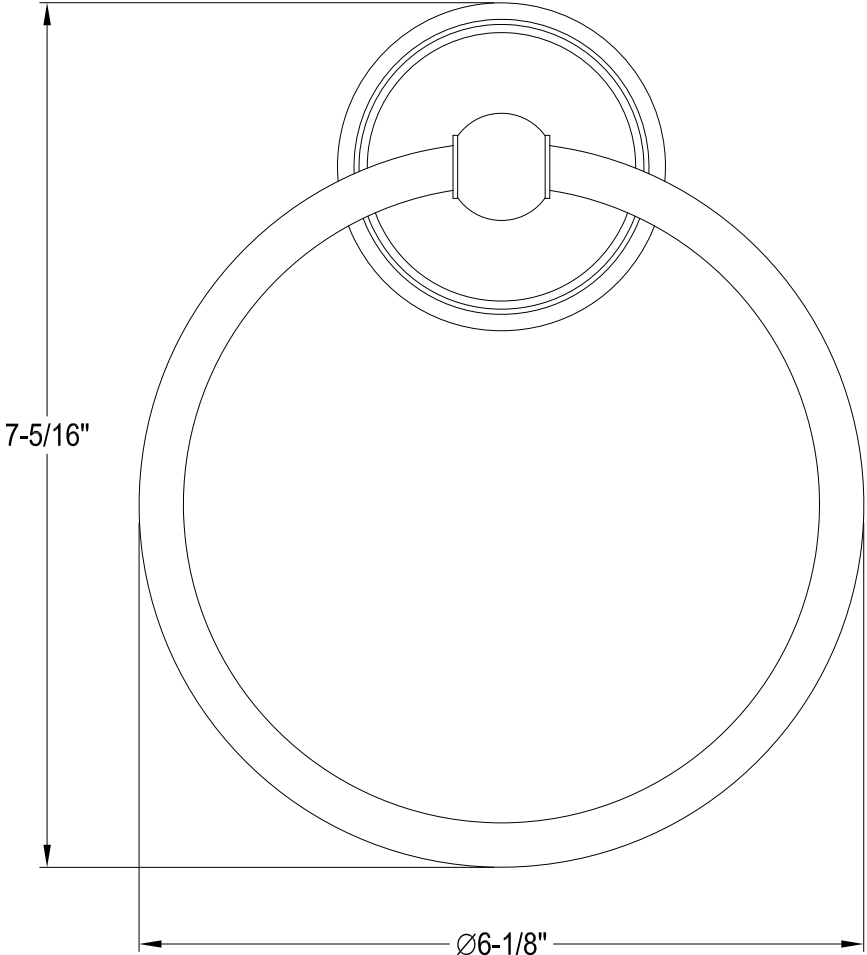

# BA9112C, BB, BN

18" Towel Bar

# BA9114C, BB, BN

Towel Ring