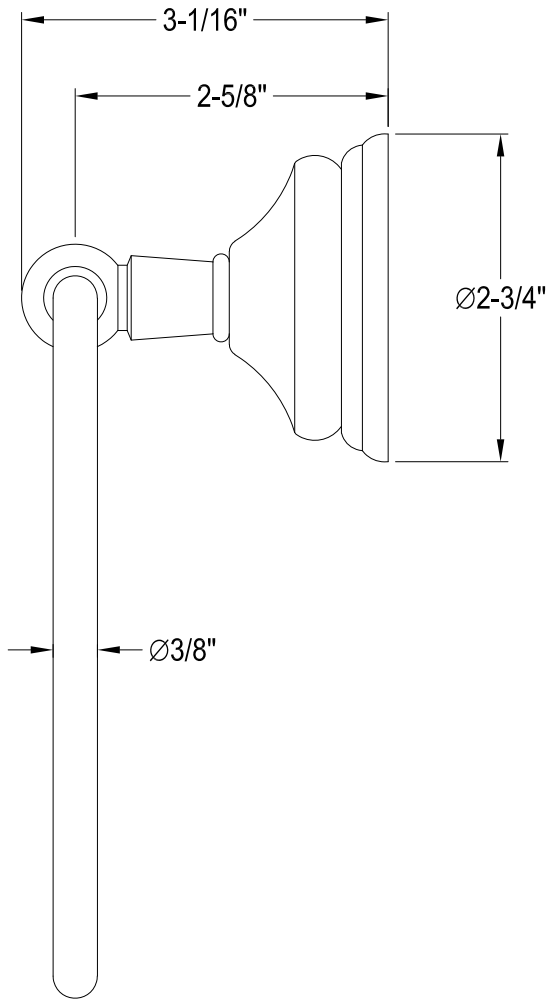

# BA9112C, BB, BN

18" Towel Bar

# BA9114C, BB, BN

Towel Ring

# BA9117C, BB, BN

Robe Hook

# BA9118C, BB, BN

Toilet Paper Holder