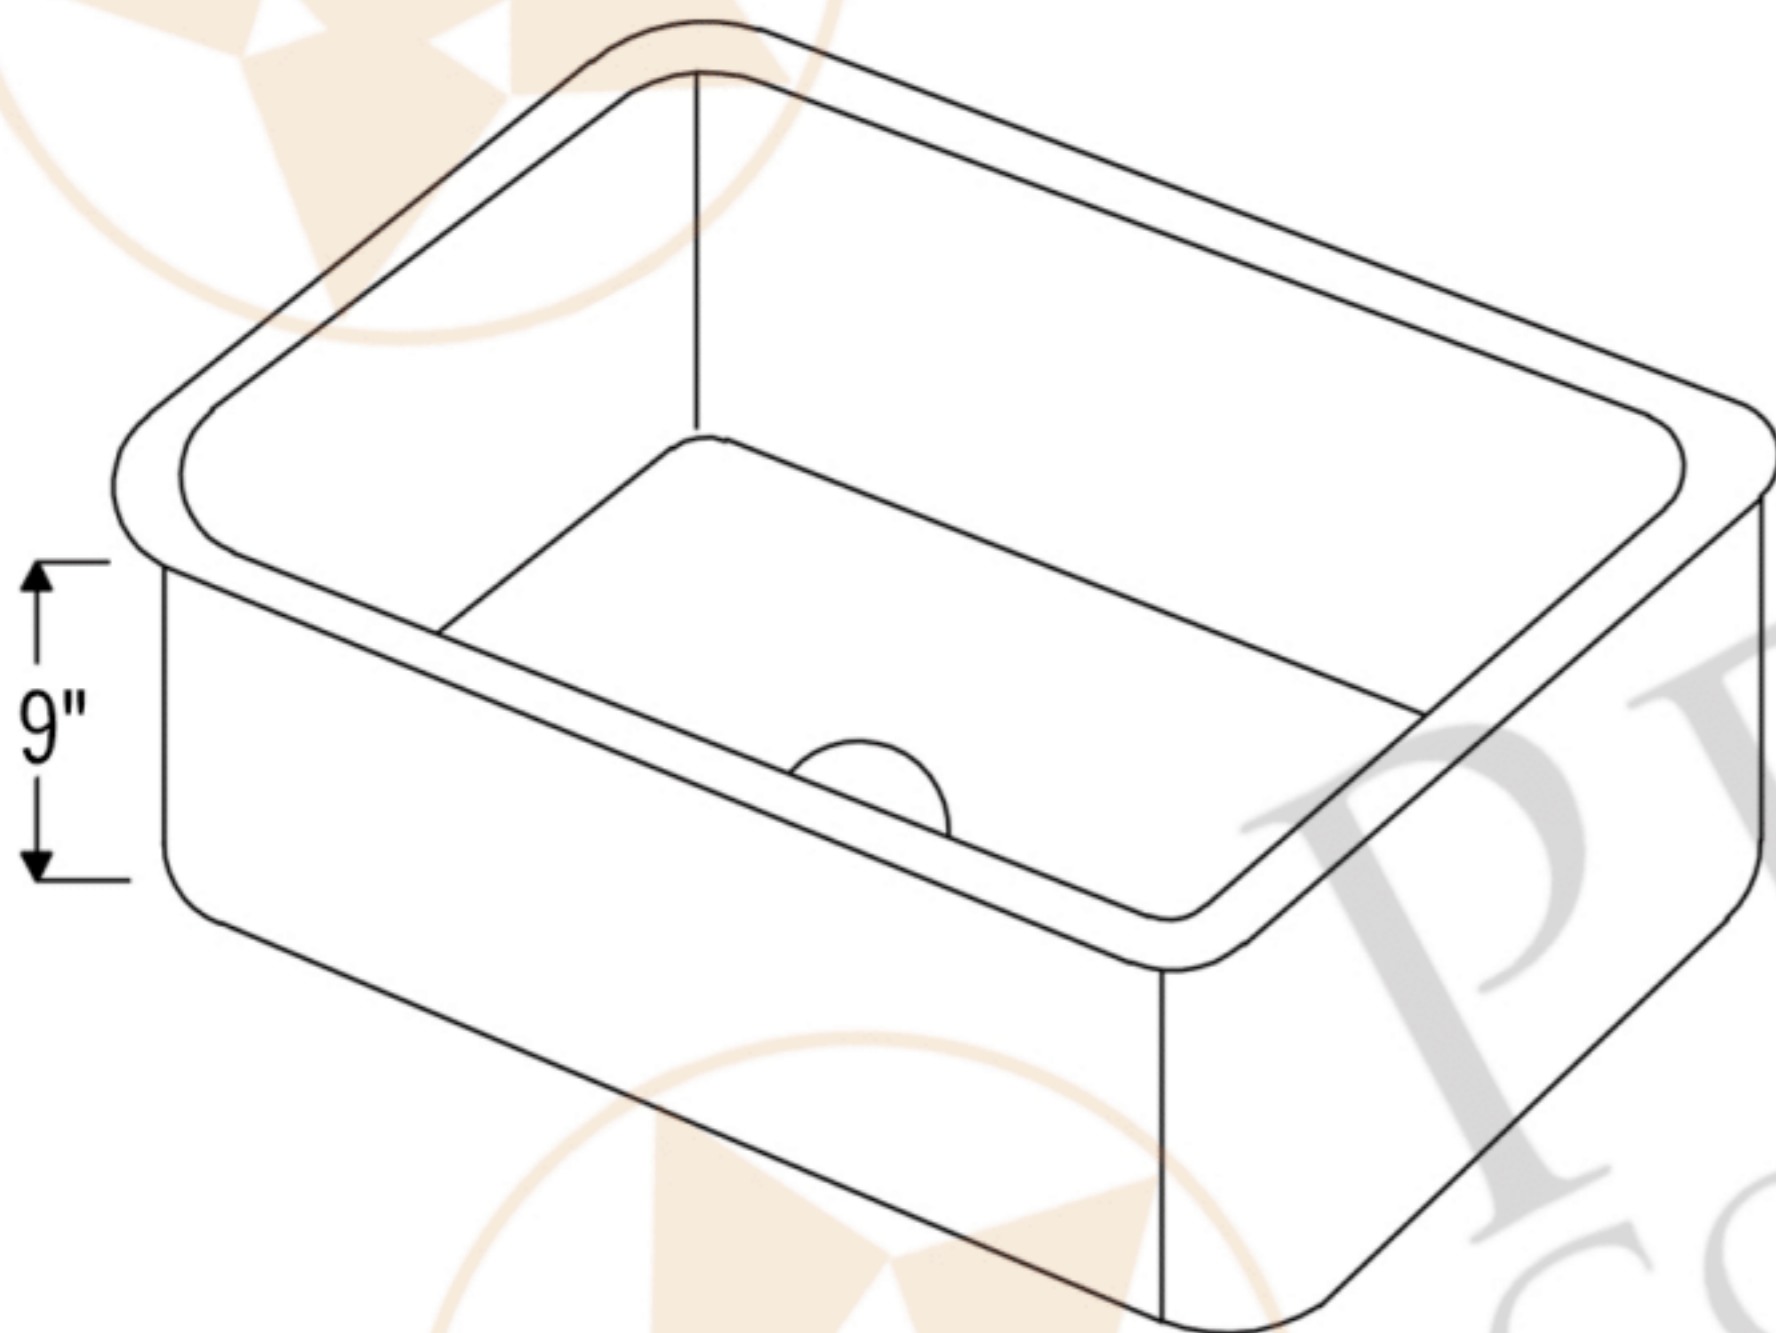

PREMIER
COPPER PRODUCTS

MODEL NUMBER: KSB33199

- * Description: 33" Antique Hammered Copper Kitchen Single Basin Sink
- * Outer Dimension: 33" x 19" x 9"
- * Inner Dimension: 31" x 17" x 9"
- * Rim: 1"
- * Drain Opening: 3.5"
- * Finish: Antique Copper

CODE/STANDARD COMPLIANCE

* IAPMO/cUPC LISTED

* ORB: Oil Rubbed Bronze

THIS PRODUCT IS HAND CRAFTED, SMALL VARIANCES IN COLOR AND SIZE MAY OCCUR.
DO NOT MAKE ANY INSTALLATION CUTS UNTIL YOU RECEIVE YOUR ITEM(S).