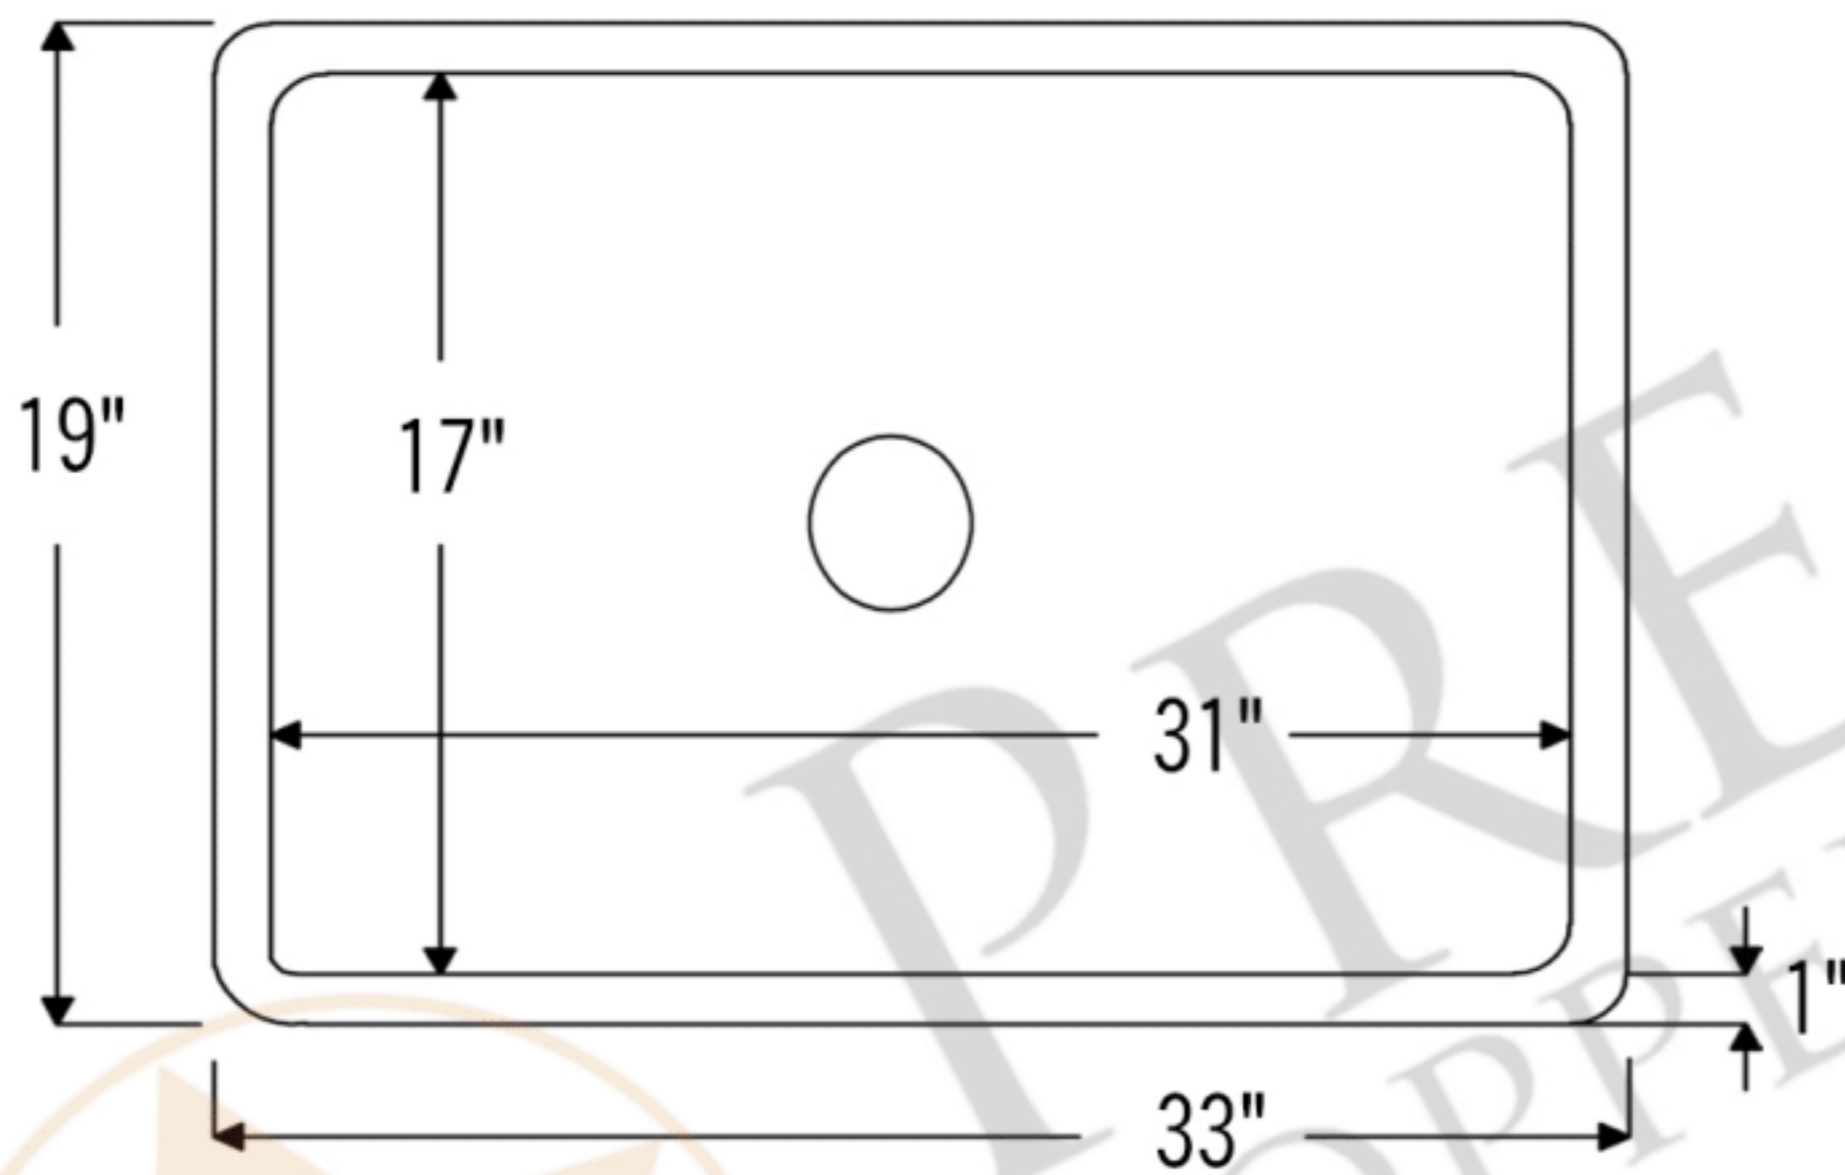

PREMIER
COPPER PRODUCTS

MODEL NUMBER: KSB33199

- * Description: 33" Antique Hammered Copper Kitchen Single Basin Sink
- * Outer Dimension: 33" x 19" x 9"
- * Inner Dimension: 31" x 17" x 9"
- * Rim: 1"
- * Drain Opening: 3.5"
- * Finish: Antique Copper

CODE/STANDARD COMPLIANCE

* IAPMO/cUPC LISTED

* ORB: Oil Rubbed Bronze

THIS PRODUCT IS HAND CRAFTED, SMALL VARIANCES IN COLOR AND SIZE MAY OCCUR.
DO NOT MAKE ANY INSTALLATION CUTS UNTIL YOU RECEIVE YOUR ITEM(S).