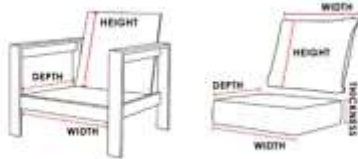

**How to Measure Patio Furniture**

**Step 1:** Measure your furniture. Compare cushion size to furniture size.

**Step 2:** Measure the back & seat cushions separately.

**Step 3:** Subtract the THICKNESS of the seat cushion from the HEIGHT of the back cushion.