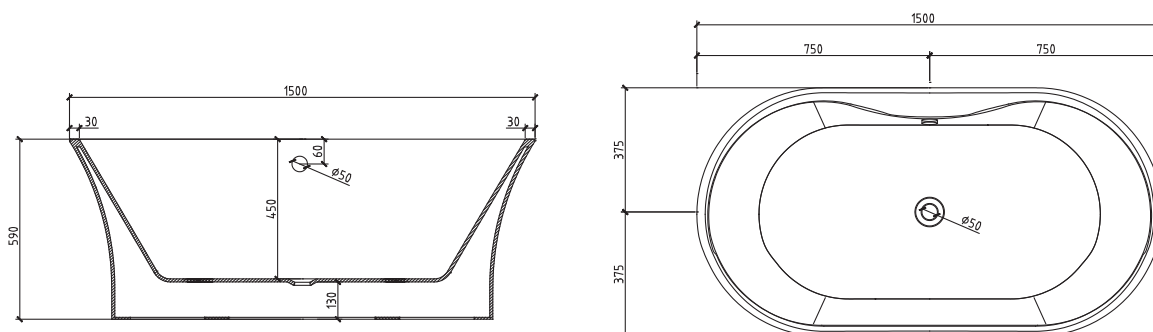

## Information

Brand Name	TONA
Product Name	Bathtub
Material	CAST STONE
Color	White Glossy
Production Process	Seamless butt joint
Installation Method	Freestanding
Faucet	Without faucet
Component	Bathtub+Pop up+Overflow hole+Drain Pipe

Model	YY008-1500W
Specification	1500*750*590mm
N.kg	38.4kg
G.kg	44.2kg
Volume	0.78m <sup>3</sup>
Drain <sub>(The distance from to the ground)</sub>	130mm
Capacity	210L

## Technical drawing

Note: The size is measured manually, with the  $\pm 2$  cm of error. Please in kind prevail.