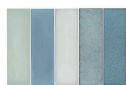

COLOR ONE OCEAN BLEND BLUE 2X8 CEMENT AND LAVA STONE TILES

The Color One Ocean Blend 2x8 Cement and Lava Stone Tiles features a palette of five stylish cool green and neutral tones. The exclusive blend was curated by TileBar's founder. You won't find it anywhere else. Included are both matte cement and glossy lava stone tiles, creating a dynamic visual effect that showcases a variety of textures and shades in one exciting combination.

COLORS

Arctic Blue

Blush Pink

Chalk White

Charcoal Gray

+19

SPECIFICATIONS

Colorway
Blue

Commercial
Wall, Floor

Finish
Matte + Glossy

Item Size
2.36" x 7.87"

Material
Cement + Lava Stone

Residential
Wall, Floor

PRODUCT GALLERY

DETAILED SPECS

Available Sizes

COLOR ONE

Add a new color to your life with the Color One Collection—a line of subway tiles that combines a curated color palette of trendy pastels and neutrals in cement and lava stone, which showcase the shade variations inherent to their pigmentation. A celebration of color, surface, and material, this collection delivers authentic craftsmanship for high-end projects.