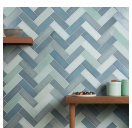

COLOR ONE OCEAN BLEND BLUE 2X8 CEMENT AND LAVA STONE TILES

The Color One Ocean Blend 2x8 Cement and Lava Stone Tiles features a palette of five stylish cool green and neutral tones. The exclusive blend was curated by TileBar's founder. You won't find it anywhere else. Included are both matte cement and glossy lava stone tiles, creating a dynamic visual effect that showcases a variety of textures and shades in one exciting combination.

COLORS

Arctic Blue

Blush Pink

Chalk White

Charcoal Gray

+19

SPECIFICATIONS

Colorway
Blue

Commercial
Wall, Floor

Finish
Matte + Glossy

Item Size
2.36" x 7.87"

Material
Cement + Lava Stone

Residential
Wall, Floor

PRODUCT GALLERY

DETAILED SPECS

Available Sizes

2x8"

Coverage

0.12

DCOF

< .42

Location

Backsplash, Bathroom, Indoor, Kitchen,
Shower

Look