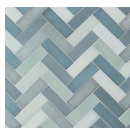

COLOR ONE OCEAN BLEND BLUE 2X8 CEMENT AND LAVA STONE TILES

The Color One Ocean Blend 2x8 Cement and Lava Stone Tiles features a palette of five stylish cool green and neutral tones. The exclusive blend was curated by TileBar's founder. You won't find it anywhere else. Included are both matte cement and glossy lava stone tiles, creating a dynamic visual effect that showcases a variety of textures and shades in one exciting combination.

COLORS

Arctic Blue

Blush Pink

Chalk White

Charcoal Gray

+19

SPECIFICATIONS

Colorway
Blue

Commercial
Wall, Floor

Finish
Matte + Glossy

Item Size
2.36" x 7.87"

Material
Cement + Lava Stone

Residential
Wall, Floor

PRODUCT GALLERY

DETAILED SPECS

Available Sizes

2x8"

Coverage

0.12

DCOF

< .42

Location

Backsplash, Bathroom, Indoor, Kitchen,
Shower

Look