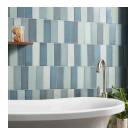

COLOR ONE OCEAN BLEND BLUE 2X8 CEMENT AND LAVA STONE TILES

The Color One Ocean Blend 2x8 Cement and Lava Stone Tiles features a palette of five stylish cool green and neutral tones. The exclusive blend was curated by TileBar's founder. You won't find it anywhere else. Included are both matte cement and glossy lava stone tiles, creating a dynamic visual effect that showcases a variety of textures and shades in one exciting combination.

COLORS

Arctic Blue

Blush Pink

Chalk White

Charcoal Gray

+19

SPECIFICATIONS

Colorway
Blue

Commercial
Wall, Floor

Finish
Matte + Glossy

Item Size
2.36" x 7.87"

Material
Cement + Lava Stone

Residential
Wall, Floor

PRODUCT GALLERY

DETAILED SPECS

Available Sizes

2x8"

Coverage

0.12

DCOF

< .42

Location

Backsplash, Bathroom, Indoor, Kitchen,
Shower

Look