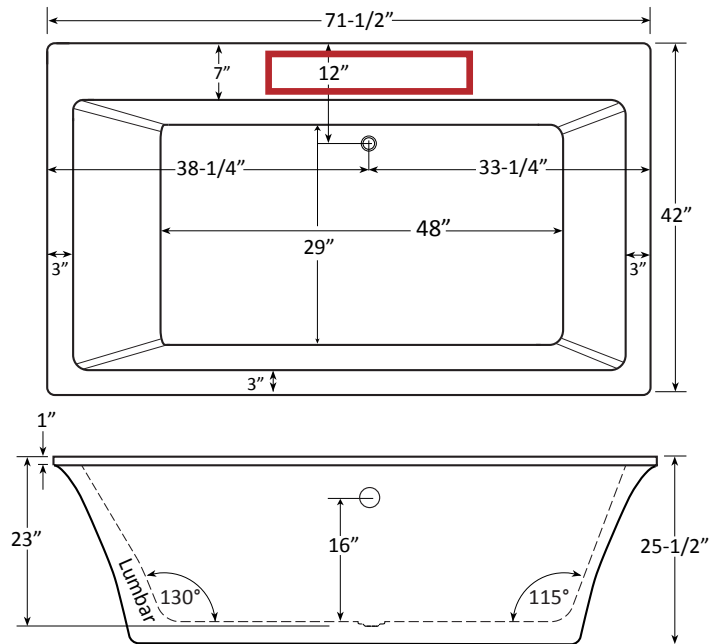

Rectangle 7242SD | Bathtub Only

Product Number: WFBUDRET07242SDFS 72" x 42" x 25"

STANDARD & OPTIONAL ACCESSORIES

DRAINS OPTIONAL

- Bath Drain: Pop up: White
- In Floor Drain EZ Fast Connect

FAUCET INFORMATION

- Tub Deck Mount Faucet Location
- Floor mount (not included)
- Floor mount verify spout distance

TECHNICAL SPECIFICATIONS

Side drain

Deck Mount Faucet Location

Specifications and features are subject to change without notice and are + .25". All final measurements should be taken from tub on site.