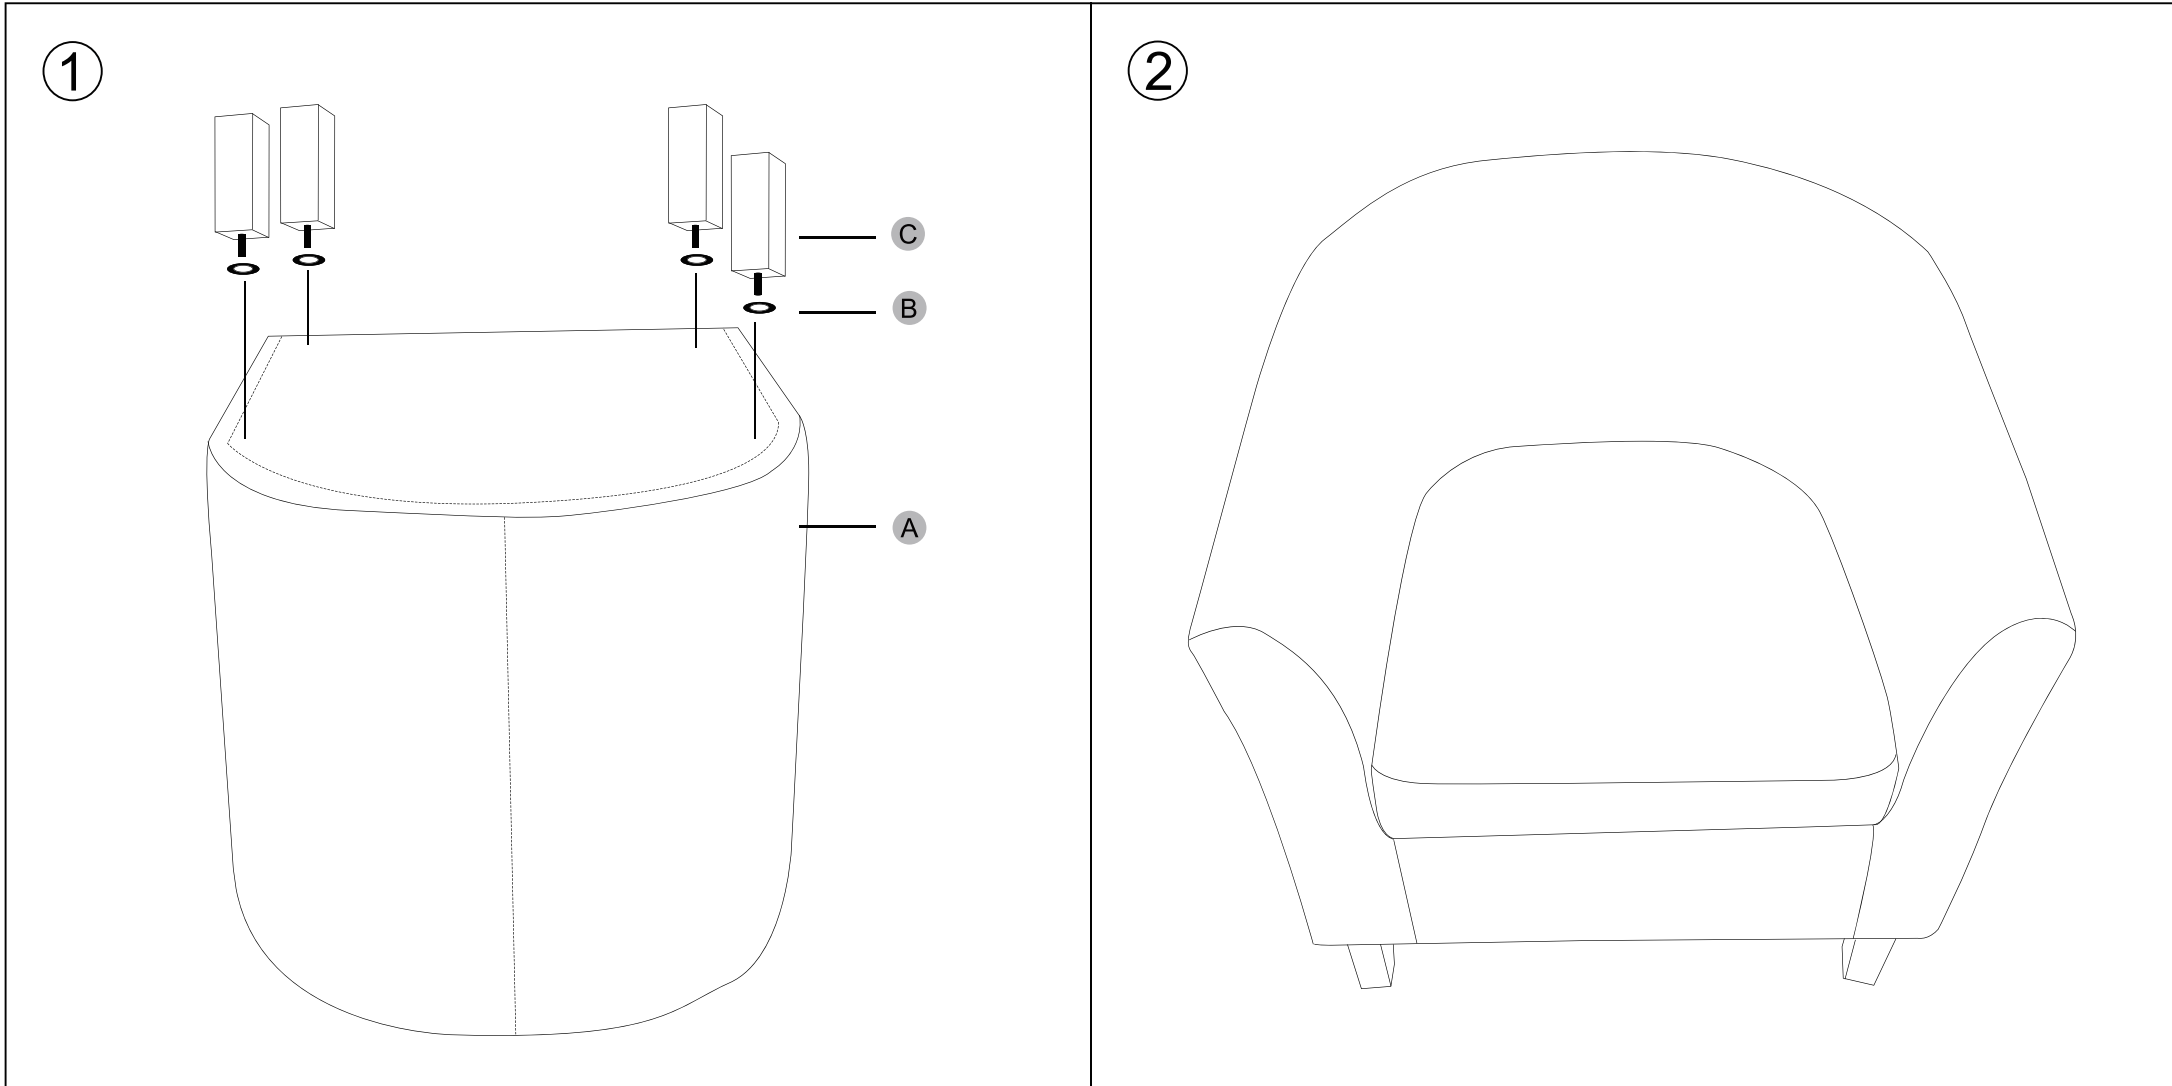

💡 Assembly Tips:

- Please rest assured that washers are optional and do not affect the safety of the chair.

ITEM#: GSN055A & GSN056A

<p>A</p>  <p>x1</p>	<p>B</p>  <p>$\Phi 8^*48^*1\text{ mm}$</p> <p>x4</p>	<p>C</p>  <p>x4</p>
--	--	--