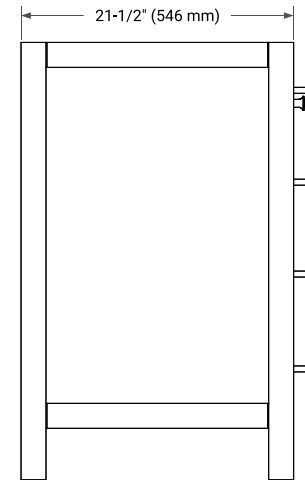

54" SINGLE SINK BASE CABINET

BASE CABINET DIMENSIONS

54" W x 21.5" D x 34.5" H

FEATURES

- Solid wood frame & plywood panels
- Dovetail drawers and joints
- Soft closing doors & drawers

HARDWARE FINISHES*

Brushed Nickel Satin Brass Matte Black Polished Chrome

PLAN VIEW

54" SINGLE OVAL SINK COUNTERTOP WITH 1.5 IN. THICKNESS

OVERALL DIMENSIONS

54.25" W x 22" D x 1.5" H

COUNTERTOP OPTIONS

Carrara White Quartz

FEATURES

- Solid countertop with mitered edges & seams
- Undermount white oval sink
- Pre-drilled for 8" widespread faucet

INCLUDED

- Countertop
- Matching Backsplash
- Oval Sink

COUNTERTOP PLAN VIEW

EDGE SIDE VIEW

THREE DIMENSIONAL COUNTERTOP VIEW