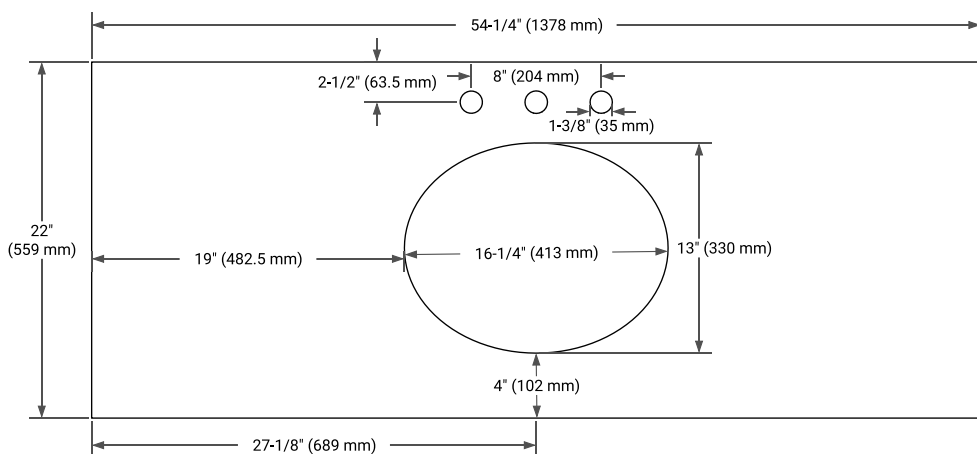

54" SINGLE SINK BASE CABINET

BASE CABINET DIMENSIONS

54" W x 21.5" D x 34.5" H

FEATURES

- Solid wood frame & plywood panels
- Dovetail drawers and joints
- Soft closing doors & drawers

HARDWARE FINISHES*

Brushed Nickel Satin Brass Matte Black Polished Chrome

PLAN VIEW

54" SINGLE OVAL SINK COUNTERTOP WITH 1.5 IN. THICKNESS

OVERALL DIMENSIONS

54.25" W x 22" D x 1.5" H

COUNTERTOP OPTIONS

Carrara White Quartz

FEATURES

- Solid countertop with mitered edges & seams
- Undermount white oval sink
- Pre-drilled for 8" widespread faucet

INCLUDED

- Countertop
- Matching Backsplash
- Oval Sink

COUNTERTOP PLAN VIEW

EDGE SIDE VIEW

THREE DIMENSIONAL COUNTERTOP VIEW