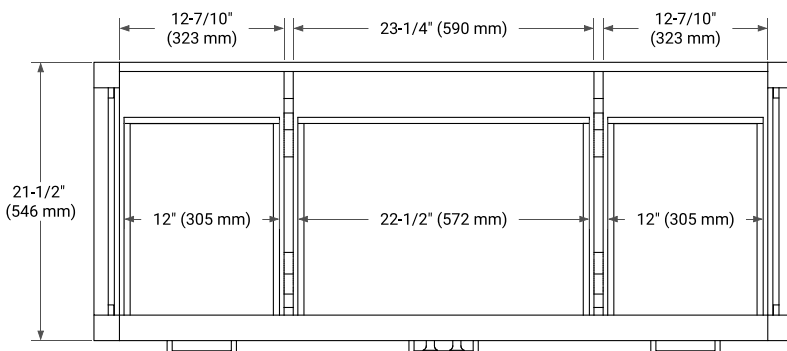

54" SINGLE SINK BASE CABINET

BASE CABINET DIMENSIONS

54" W x 21.5" D x 34.5" H

FEATURES

- Solid wood frame & plywood panels
- Dovetail drawers and joints
- Soft closing doors & drawers

HARDWARE FINISHES*

Brushed Nickel Satin Brass Matte Black Polished Chrome

PLAN VIEW

54" SINGLE OVAL SINK COUNTERTOP WITH 1.5 IN. THICKNESS

OVERALL DIMENSIONS

54.25" W x 22" D x 1.5" H

COUNTERTOP OPTIONS

Carrara White Quartz

FEATURES

- Solid countertop with mitered edges & seams
- Undermount white oval sink
- Pre-drilled for 8" widespread faucet

INCLUDED

- Countertop
- Matching Backsplash
- Oval Sink

COUNTERTOP PLAN VIEW

EDGE SIDE VIEW

THREE DIMENSIONAL COUNTERTOP VIEW