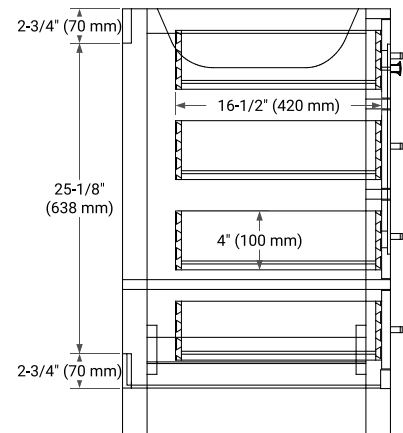

54" SINGLE SINK BASE CABINET

BASE CABINET DIMENSIONS

54" W x 21.5" D x 34.5" H

FEATURES

- Solid wood frame & plywood panels
- Dovetail drawers and joints
- Soft closing doors & drawers

HARDWARE FINISHES*

Brushed Nickel Satin Brass Matte Black Polished Chrome

PLAN VIEW

54" SINGLE OVAL SINK COUNTERTOP WITH 1.5 IN. THICKNESS

OVERALL DIMENSIONS

54.25" W x 22" D x 1.5" H

COUNTERTOP OPTIONS

Carrara White Quartz

FEATURES

- Solid countertop with mitered edges & seams
- Undermount white oval sink
- Pre-drilled for 8" widespread faucet

INCLUDED

- Countertop
- Matching Backsplash
- Oval Sink

COUNTERTOP PLAN VIEW

EDGE SIDE VIEW

THREE DIMENSIONAL COUNTERTOP VIEW