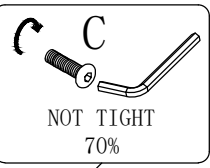

x2

When using the electric screwdriver ,
Reduce the power and torque to avoid damaging the furniture

?

1

2

3

4

5

⚠ Pay attention to the big holes face up

C M6×40mm

×8

6

TIGHT ALL SCREWS 100%

E M6×35mm

D M6×30mm

×12