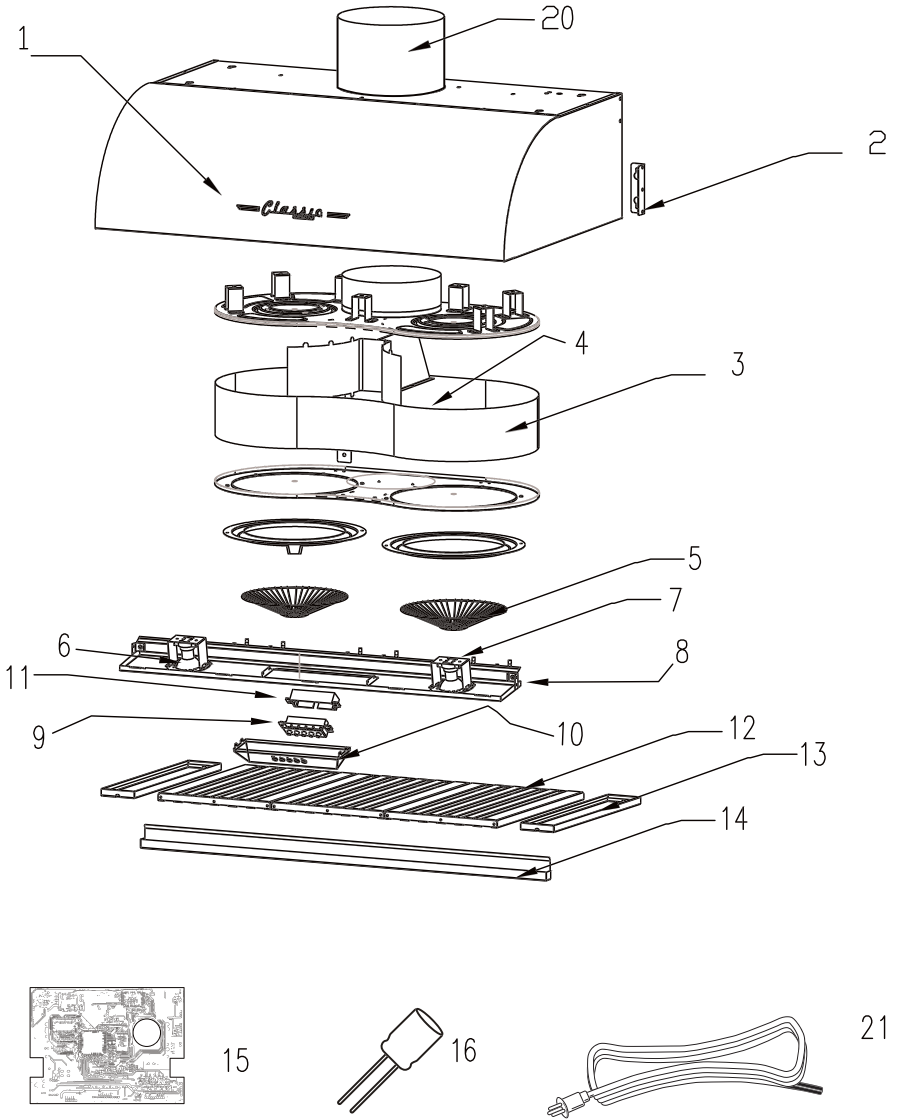

# PARTS DIAGRAM AND LIST

# PARTS DIAGRAM AND LIST

Item #	Part Number	Description
	Classic Retro Logo	Unique Classic Logo
1	UGP-SNG01	Coloured Range Hood Body Assembly (not for individual sale) for UGP-30CR RH
2	UGP-SNG02	Wall Mounting Bracket for UGP-30CR RH
3	UGP-SNG03	Motor Housing Assembly (not for individual sale) for UGP-30CR RH
4	UGP-SNG04	Electric Motor 110V for UGP-30CR RH
5	UGP-SNG05	Air Flow Guide for UGP-30CR RH
6	UGP-SNG06	LED Lamp for UGP-30CR RH
7	UGP-SNG07	Lamp Mount Bracket for UGP-30CR RH
8	UGP-SNG08-LG	Control Panel Summer Mint Green for UGP-30CR RH
	UGP-SNG08-RB	Control Panel Robin Egg Blue for UGP-30CR RH
	UGP-SNG08-T	Control Panel Turquoise for UGP-30CR RH
	UGP-SNG08-W	Control Panel White for UGP-30CR RH
9	UGP-SNG09	Electric Switch Assembly for UGP-30CR RH
10	UGP-SNG10-LG	Electric Switch Housing Summer Mint Green White for UGP-30CR RH
	UGP-SNG10-RB	Electric Switch Housing Robin Egg Blue for UGP-30CR RH
	UGP-SNG10-T	Electric Switch Housing Turquoise for UGP-30CR RH
	UGP-SNG10-W	Electric Switch Housing White for UGP-30CR RH
11	UGP-SNG11	Electric Switch Mounting Bracket for UGP-30CR RH
12	UGP-SNG12	Air Filter for UGP-30CR RH
14	UGP-SNG14	Grease Collector for UGP-30CR RH
15	UGP-SNG15	PCB Board for UGP-30CR RH
16	UGP-SNG16	Capacitor for UGP-30CR RH
20	UGP-SNG20	Exhaust Mounting Pipe for UGP-30CR RH
21	UGP-SNG21	Power Cord 110V for UGP-30CR RH