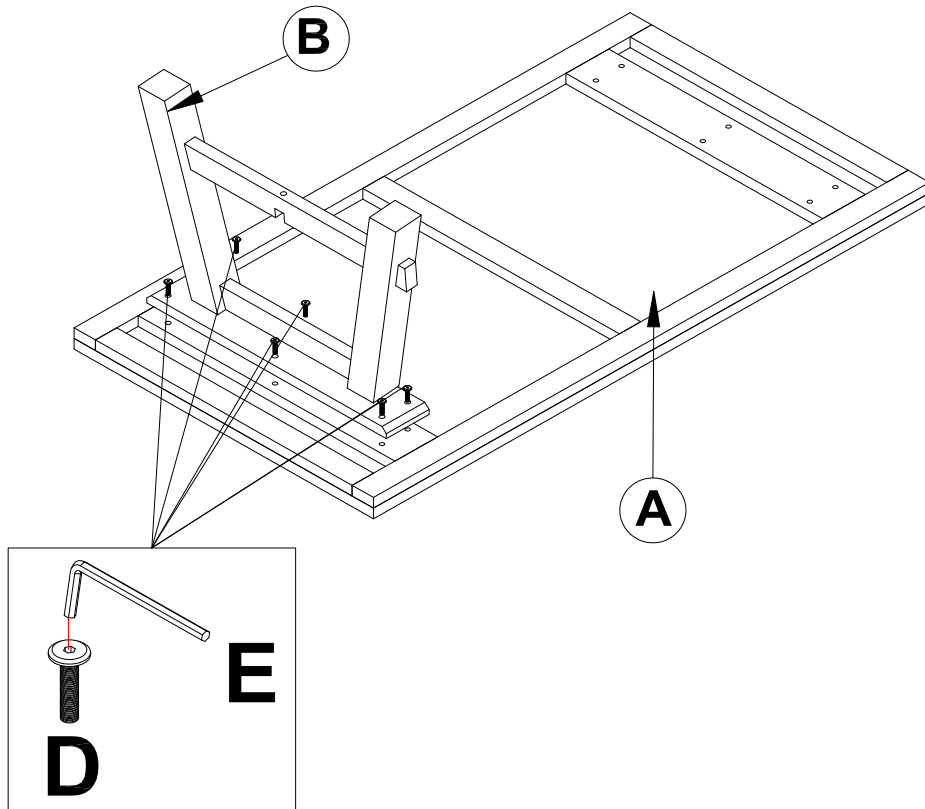

## Part List-32"x48" Coffee Table

**Identifying the hardware**-Identify the hardware using the illustrations below.

---

# STEP 1

**D**  **06**  
**M6X35mm**

**E**  **01**