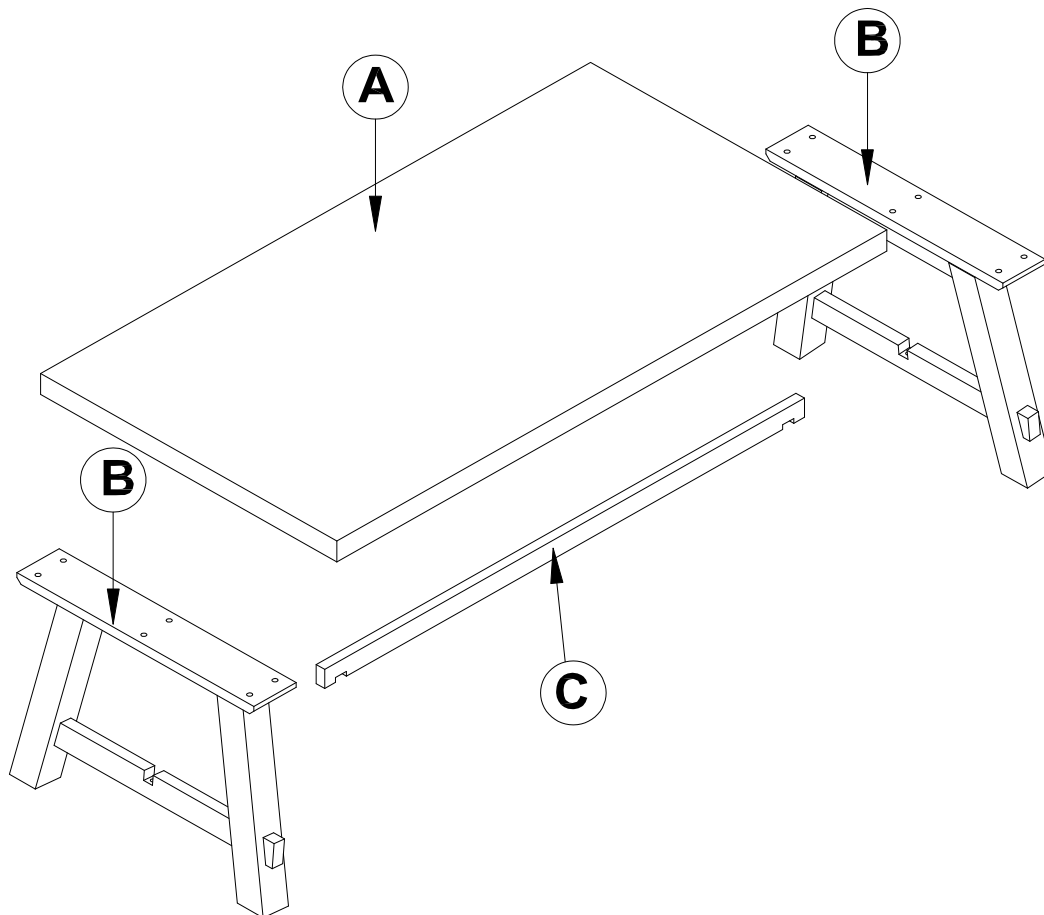

Part List-32"x48" Coffee Table