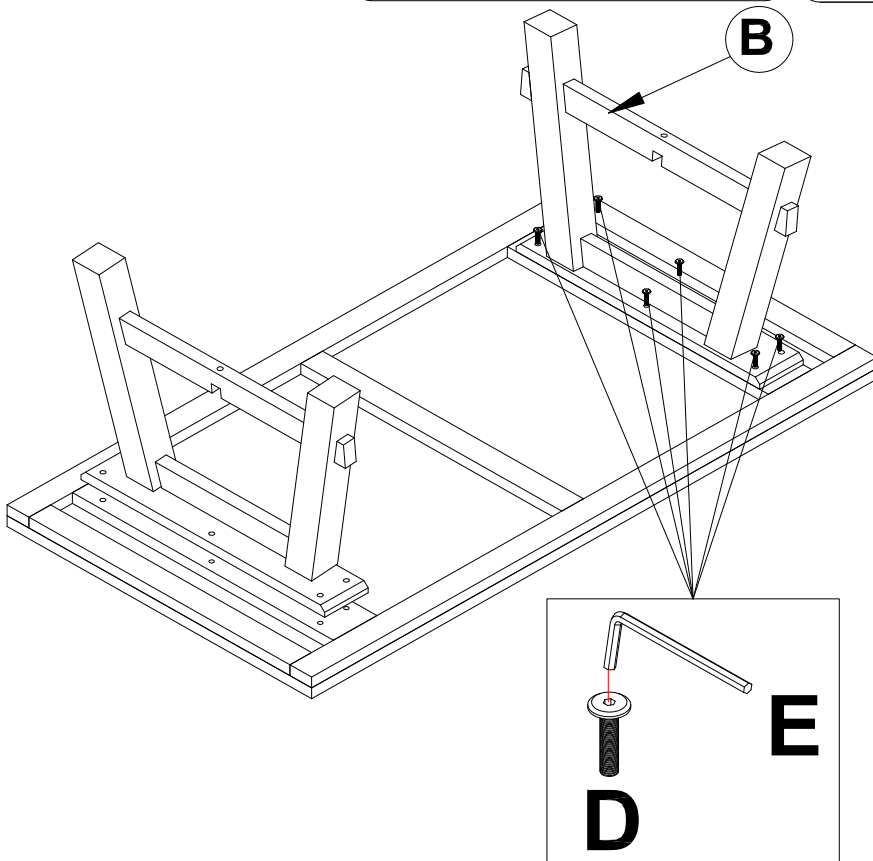

## Part List-32"x48" Coffee Table

**Identifying the hardware**-Identify the hardware using the illustrations below.

---

# STEP 1

**D**  **06**  
**M6X35mm**

**E**  **01**

# STEP 2

**D**  **06**  
**M6X35mm**

**E**  **01**