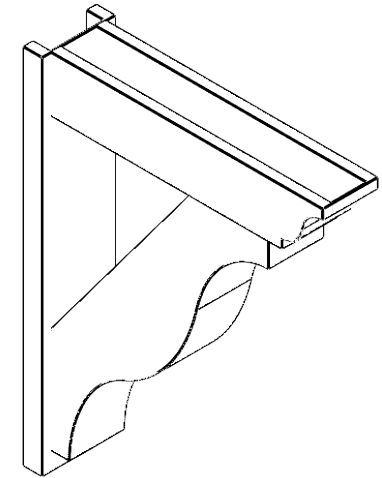

ITEM NUMBER: OUTUROC060X080X32000X40000X060X020X060FST04RCPR

6"W TOP X 8"W BACK X 32"D X 40"H X 6"T TOP X 2"T BACK TIMBERTHANE ROUGH CEDAR FUNSTON FAUX WOOD OPEN OUTLOOKER, TRADITIONAL TOP AND BLOCK BACK, 6"W CLOSED BRACE, PRIMED TAN

SIDE PROFILE

FRONT PROFILE

ISOMETRIC

GENERATED DATE : 07/06/2023

EKENA MILLWORK
2300 WEST MAIN ST.
CLARKSVILLE, TX 75426
TOLL FREE: 866-607-0453
WWW.EKENAMILLWORK.COM

NOTES

1. INSTALLATION TO BE COMPLETED IN ACCORDANCE WITH MANUFACTURER'S SPECIFICATIONS.
2. DRAWING MAY NOT BE TO SCALE
3. THIS DRAWING IS INTENDED FOR DESIGN AND PLANNING PURPOSES ONLY.
4. ALL INFORMATION CONTAINED HEREIN WAS CURRENT AT THE TIME OF DEVELOPMENT BUT MUST BE REVIEWED AND APPROVED BY THE PRODUCT MANUFACTURER TO BE CONSIDERED ACCURATE.
5. TIMBERTHANE ARCHITECTURAL PRODUCTS ARE MADE FROM HIGH DENSITY URETHANE AND COME FACTORY PRIMED