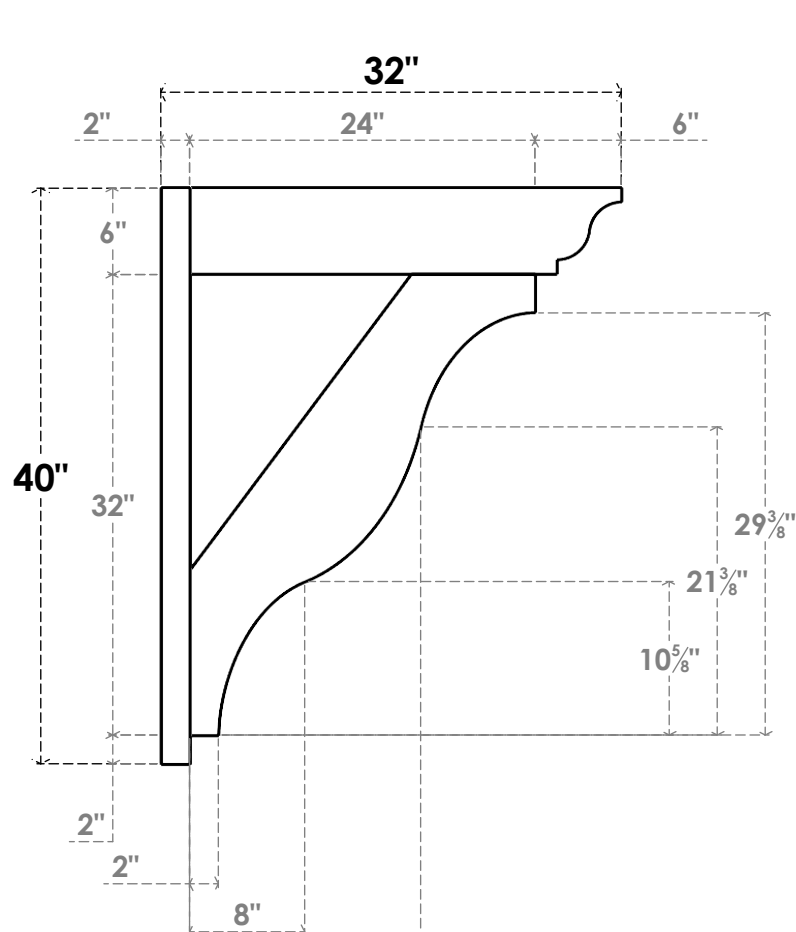

ITEM NUMBER: OUTUROC060X080X32000X40000X060X020X060FST04RCPR

6"W TOP X 8"W BACK X 32"D X 40"H X 6"T TOP X 2"T BACK TIMBERTHANE ROUGH CEDAR FUNSTON FAUX WOOD OPEN OUTLOOKER, TRADITIONAL TOP AND BLOCK BACK, 6"W CLOSED BRACE, PRIMED TAN

SIDE PROFILE

FRONT PROFILE

ISOMETRIC

GENERATED DATE : 07/06/2023

EKENA MILLWORK
2300 WEST MAIN ST.
CLARKSVILLE, TX 75426
TOLL FREE: 866-607-0453
WWW.EKENAMILLWORK.COM

NOTES

1. INSTALLATION TO BE COMPLETED IN ACCORDANCE WITH MANUFACTURER'S SPECIFICATIONS.
2. DRAWING MAY NOT BE TO SCALE
3. THIS DRAWING IS INTENDED FOR DESIGN AND PLANNING PURPOSES ONLY.
4. ALL INFORMATION CONTAINED HEREIN WAS CURRENT AT THE TIME OF DEVELOPMENT BUT MUST BE REVIEWED AND APPROVED BY THE PRODUCT MANUFACTURER TO BE CONSIDERED ACCURATE.
5. TIMBERTHANE ARCHITECTURAL PRODUCTS ARE MADE FROM HIGH DENSITY URETHANE AND COME FACTORY PRIMED