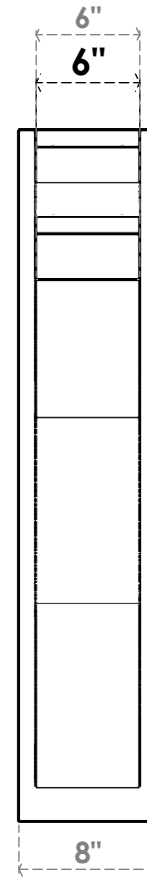

ITEM NUMBER: OUTUROC060X080X32000X40000X060X020X060FST04RCPR

6"W TOP X 8"W BACK X 32"D X 40"H X 6"T TOP X 2"T BACK TIMBERTHANE ROUGH CEDAR FUNSTON FAUX WOOD OPEN OUTLOOKER, TRADITIONAL TOP AND BLOCK BACK, 6"W CLOSED BRACE, PRIMED TAN

SIDE PROFILE

FRONT PROFILE

ISOMETRIC

GENERATED DATE : 07/06/2023

EKENA MILLWORK
2300 WEST MAIN ST.
CLARKSVILLE, TX 75426
TOLL FREE: 866-607-0453
WWW.EKENAMILLWORK.COM

NOTES

1. INSTALLATION TO BE COMPLETED IN ACCORDANCE WITH MANUFACTURER'S SPECIFICATIONS.
2. DRAWING MAY NOT BE TO SCALE
3. THIS DRAWING IS INTENDED FOR DESIGN AND PLANNING PURPOSES ONLY.
4. ALL INFORMATION CONTAINED HEREIN WAS CURRENT AT THE TIME OF DEVELOPMENT BUT MUST BE REVIEWED AND APPROVED BY THE PRODUCT MANUFACTURER TO BE CONSIDERED ACCURATE.
5. TIMBERTHANE ARCHITECTURAL PRODUCTS ARE MADE FROM HIGH DENSITY URETHANE AND COME FACTORY PRIMED