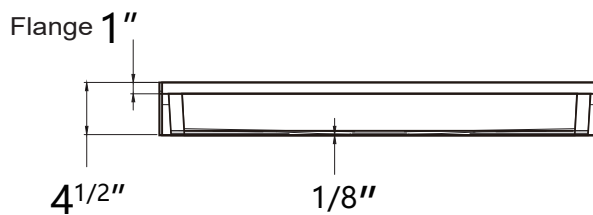

626 679 3588
support@trendytotesinc.com
162 Atlantic St, Pomona, CA 91768

SIZE DETAILS

HIGH QUALITY
ACRYLIC SHOWER BASE

N-ADA-6238C

support@trendytotesinc.com
626 679 3588

PRODUCT
INSTRUCTION
VIDEO

SIZE DETAILS

Top View

Side View

Front View