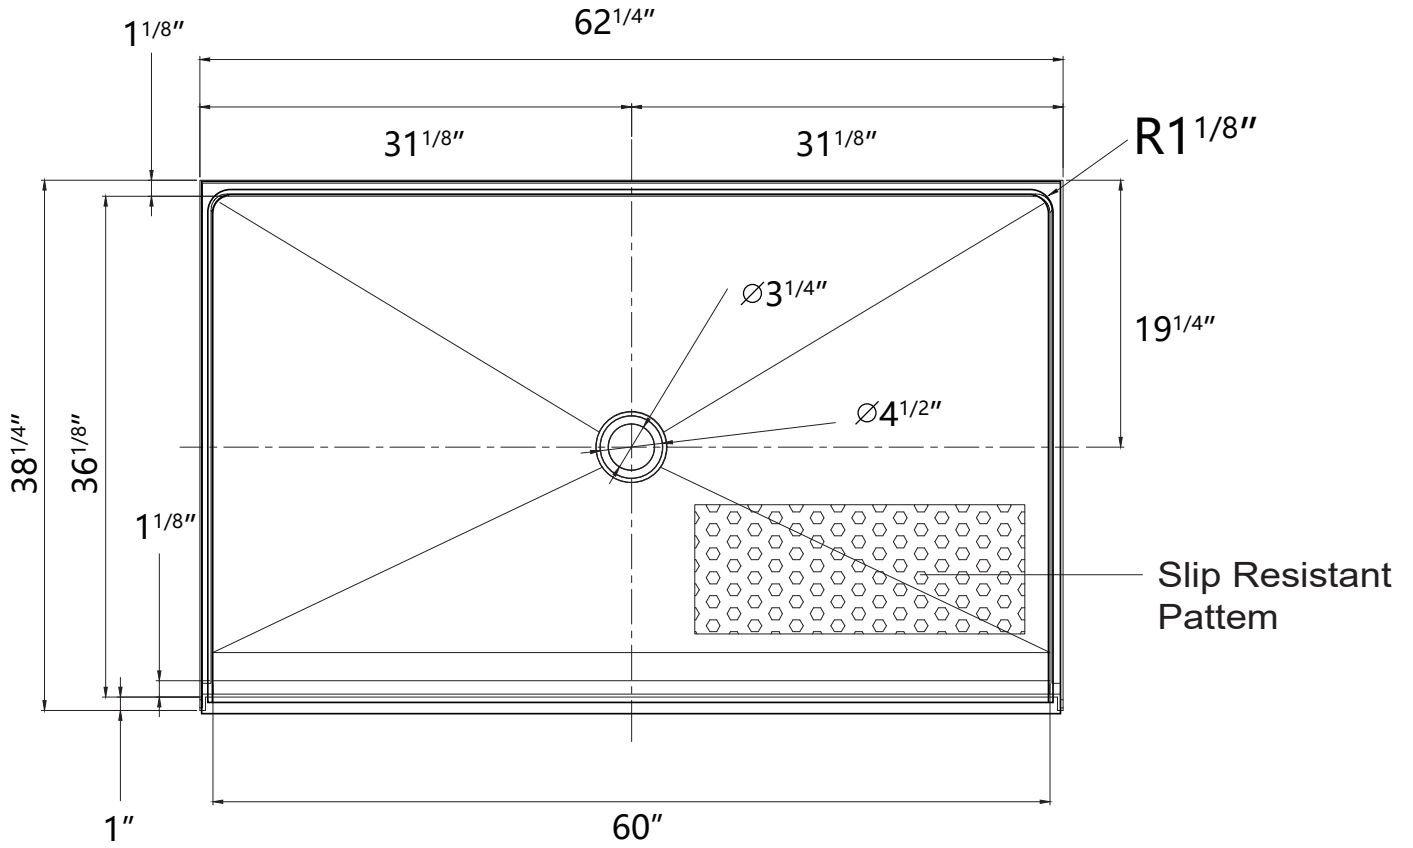

626 679 3588
support@trendytotesinc.com
162 Atlantic St, Pomona, CA 91768

SIZE DETAILS

HIGH QUALITY
ACRYLIC SHOWER BASE

N-ADA-6238C

support@trendytotesinc.com
626 679 3588

PRODUCT
INSTRUCTION
VIDEO

SIZE DETAILS

Top View

Side View

Front View