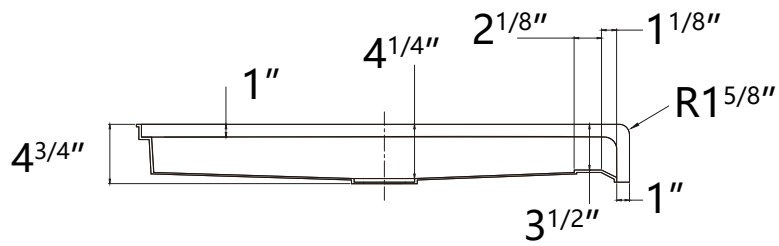

626 679 3588
support@trendytotesinc.com
162 Atlantic St, Pomona, CA 91768

SIZE DETAILS

HIGH QUALITY
ACRYLIC SHOWER BASE

N-ADA-6238C

support@trendytotesinc.com
626 679 3588

PRODUCT
INSTRUCTION
VIDEO

SIZE DETAILS

Top View

Side View

Front View