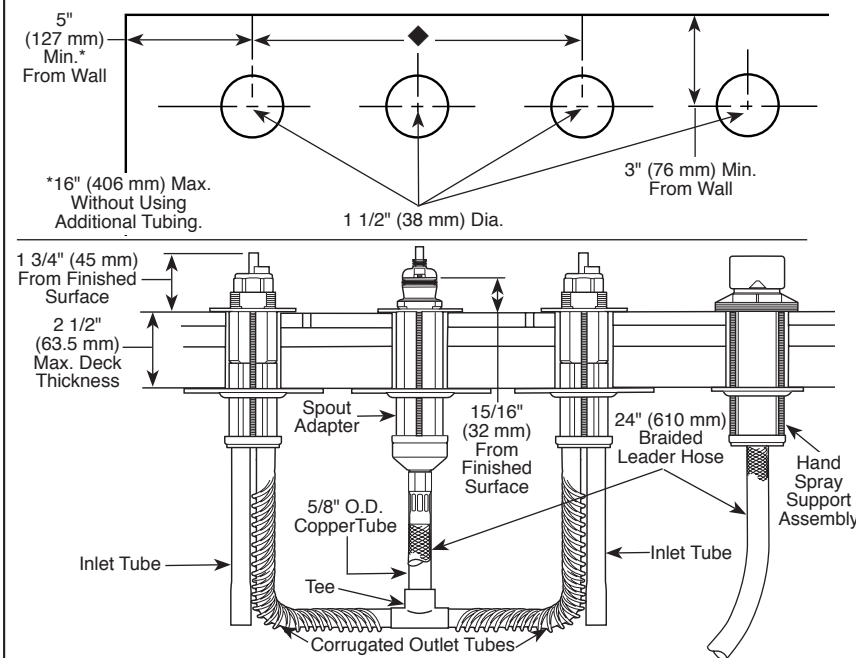

Finished Deck (Standard) Installation