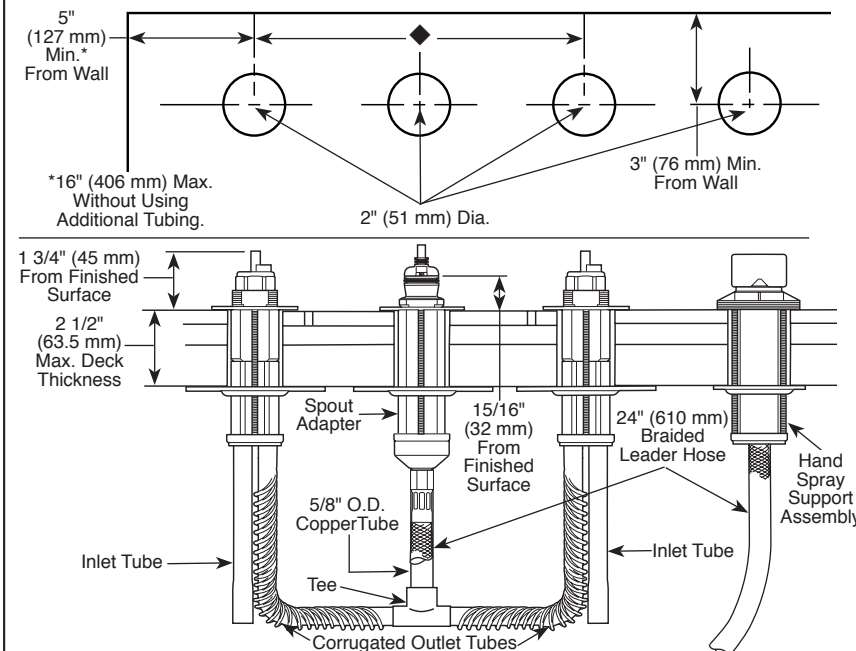

Rough Deck (Thick Tile) Installation

Delta reserves the right (1) to make changes in specifications and materials, and (2) to change or discontinue models, both without notice or obligation. Dimensions are for reference only. See current full-line price book or www.deltafaucet.com for finish options and product availability.