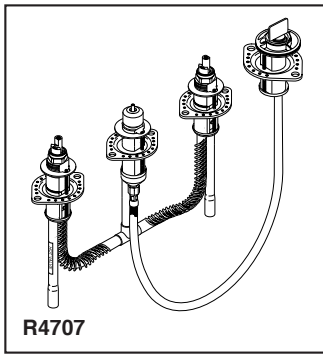

Submitted Model No.: _____

Specific Features: _____