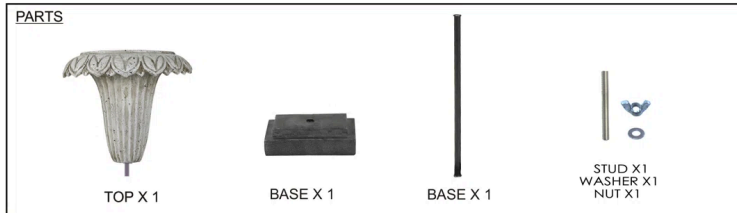

ASSEMBLY INSTRUCTION

Item No # 12391

Howard Elliott
THE HOWARD ELLIOTT COLLECTION
SINCE 2001