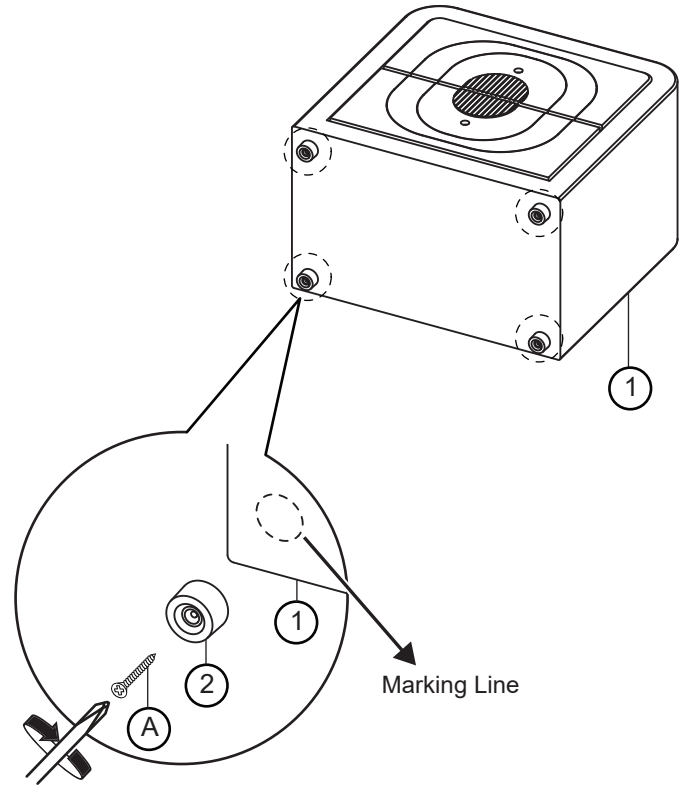

ASSEMBLY INSTRUCTIONS FOR ACME FURNITURE MODEL

#BD04753 #BD05653

Thank you for purchasing the quality product. Be sure to check all packing material carefully for small parts which may have come loose inside the carton during shipment. Separate, identify and count all parts and metal hardware. Compare with all parts list to be sure all parts are present. If any part (s) are missing or damaged, please contact your local furniture dealer. For efficient and speedy service, please indicate the model number and code letter of part (s) needed.

*****Do not fully tighten bolts and screws until fully assembled*****

PART LIST :

PART#	DESCRIPTION	QTY
1	Nightstand	1
2	Leg	4
3	Glass Top	1
4	Anti-Tipping Pack	1

HARDWARE LIST :

NO	DESCRIPTION	QTY
A	CSK Screw M4 x 32mm 	4

NOTE: HANDLE FRAGILE GLASS TOP WITH CARE

Attention:

*** Some number parts listed on the instruction sheet may not be in parts bag as they may already be assembled. Carefully check parts and packing materials prior to ordering replacements.

HOW TO ASSEMBLE :

STEP: 1

Lift the Glass Top (3) gently and carefully place it at a safe area before assembly begin.

STEP: 2

STEP: 3

STEP: 4

Place the Glass Top (3) to the top surface of Nightstand (1).

ASSEMBLY COMPLETE