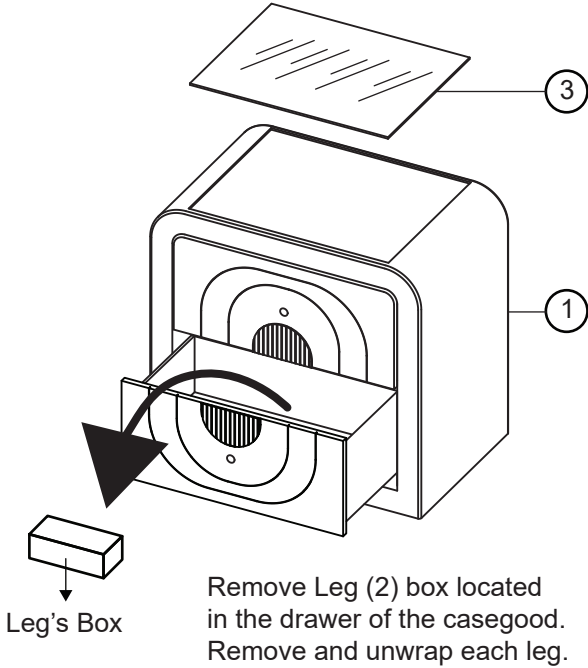

ASSEMBLY INSTRUCTIONS FOR ACME FURNITURE MODEL

#BD04753 #BD05653

Thank you for purchasing the quality product. Be sure to check all packing material carefully for small parts which may have come loose inside the carton during shipment. Separate, identify and count all parts and metal hardware. Compare with all parts list to be sure all parts are present. If any part (s) are missing or damaged, please contact your local furniture dealer. For efficient and speedy service, please indicate the model number and code letter of part (s) needed.

*****Do not fully tighten bolts and screws until fully assembled*****

PART LIST :

PART#	DESCRIPTION	QTY
1	Nightstand	1
2	Leg	4
3	Glass Top	1
4	Anti-Tipping Pack	1

HARDWARE LIST :

NO	DESCRIPTION	QTY
A	CSK Screw M4 x 32mm 	4

NOTE: HANDLE FRAGILE GLASS TOP WITH CARE

Attention:

*** Some number parts listed on the instruction sheet may not be in parts bag as they may already be assembled. Carefully check parts and packing materials prior to ordering replacements.

HOW TO ASSEMBLE :

STEP: 1

Lift the Glass Top (3) gently and carefully place it at a safe area before assembly begin.

STEP: 2

STEP: 3

STEP: 4

Place the Glass Top (3) to the top surface of Nightstand (1).

ASSEMBLY COMPLETE