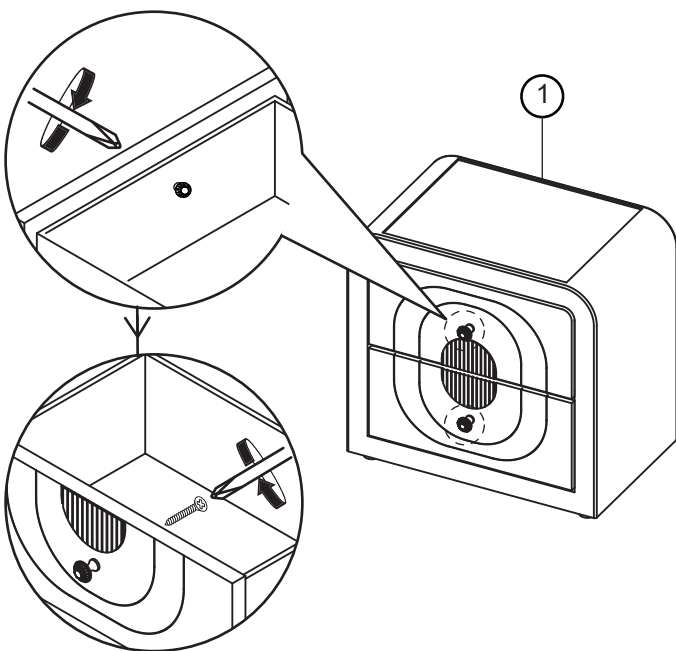

ASSEMBLY INSTRUCTIONS FOR ACME FURNITURE MODEL

#BD04753 #BD05653

Thank you for purchasing the quality product. Be sure to check all packing material carefully for small parts which may have come loose inside the carton during shipment. Separate, identify and count all parts and metal hardware. Compare with all parts list to be sure all parts are present. If any part (s) are missing or damaged, please contact your local furniture dealer. For efficient and speedy service, please indicate the model number and code letter of part (s) needed.

*****Do not fully tighten bolts and screws until fully assembled*****

PART LIST :

PART#	DESCRIPTION	QTY
1	Nightstand	1
2	Leg	4
3	Glass Top	1
4	Anti-Tipping Pack	1

HARDWARE LIST :

NO	DESCRIPTION	QTY
A	CSK Screw M4 x 32mm 	4

HOW TO ASSEMBLE :

STEP: 1

Lift the Glass Top (3) gently and carefully place it at a safe area before assembly begin.

STEP: 2

STEP: 3

STEP: 4

Place the Glass Top (3) to the top surface of Nightstand (1).

ASSEMBLY COMPLETE

ASSEMBLY INSTRUCTIONS FOR ACME FURNITURE

ANTI-TIPPING INSTALLMENT

Thank you for purchasing the quality product. Be sure to check all packing material carefully for small parts which may have come loose inside the carton during shipment. Separate, identify and count all parts and metal hardware. Compare with all parts list to be sure all parts are present. If any part (s) are missing or damaged, please contact your local furniture dealer. For efficient and speedy service, please indicate the model number and code letter of part (s) needed.