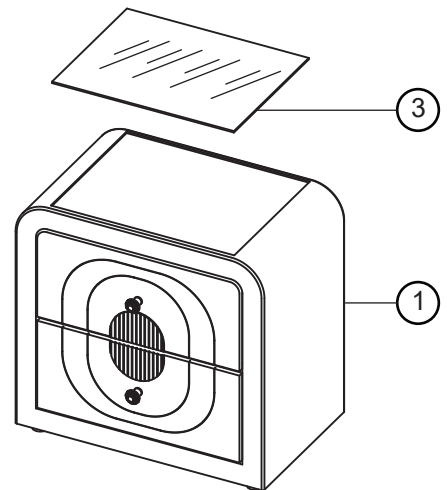

ASSEMBLY INSTRUCTIONS FOR ACME FURNITURE MODEL

#BD04753 #BD05653

Thank you for purchasing the quality product. Be sure to check all packing material carefully for small parts which may have come loose inside the carton during shipment. Separate, identify and count all parts and metal hardware. Compare with all parts list to be sure all parts are present. If any part (s) are missing or damaged, please contact your local furniture dealer. For efficient and speedy service, please indicate the model number and code letter of part (s) needed.

HOW TO ASSEMBLE :

STEP: 1

Lift the Glass Top (3) gently and carefully place it at a safe area before assembly begin.

STEP: 2

STEP: 3

STEP: 4

Place the Glass Top (3) to the top surface of Nightstand (1).

ASSEMBLY COMPLETE

ASSEMBLY INSTRUCTIONS FOR ACME FURNITURE

ANTI-TIPPING INSTALLMENT

Thank you for purchasing the quality product. Be sure to check all packing material carefully for small parts which may have come loose inside the carton during shipment. Separate, identify and count all parts and metal hardware. Compare with all parts list to be sure all parts are present. If any part (s) are missing or damaged, please contact your local furniture dealer. For efficient and speedy service, please indicate the model number and code letter of part (s) needed.