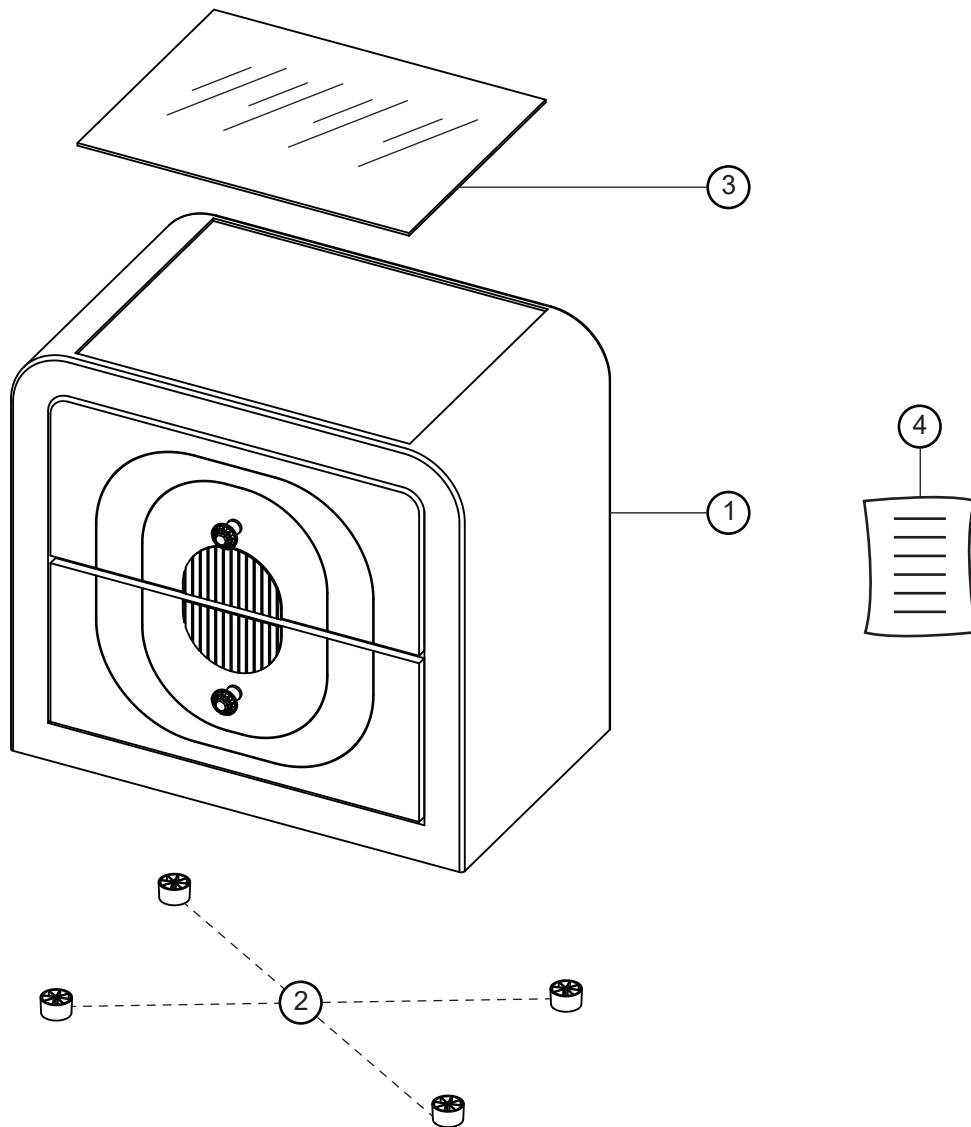

ASSEMBLY INSTRUCTIONS FOR ACME FURNITURE MODEL

#BD04753 #BD05653

Thank you for purchasing the quality product. Be sure to check all packing material carefully for small parts which may have come loose inside the carton during shipment. Separate, identify and count all parts and metal hardware. Compare with all parts list to be sure all parts are present. If any part (s) are missing or damaged, please contact your local furniture dealer. For efficient and speedy service, please indicate the model number and code letter of part (s) needed.

*****Do not fully tighten bolts and screws until fully assembled*****

PART LIST :

PART#	DESCRIPTION	QTY
1	Nightstand	1
2	Leg	4
3	Glass Top	1
4	Anti-Tipping Pack	1

HARDWARE LIST :

NO	DESCRIPTION	QTY
A	CSK Screw M4 x 32mm 	4

NOTE: HANDLE FRAGILE GLASS TOP WITH CARE

Attention:

*** Some number parts listed on the instruction sheet may not be in parts bag as they may already be assembled. Carefully check parts and packing materials prior to ordering replacements.

HOW TO ASSEMBLE :

STEP: 1

Lift the Glass Top (3) gently and carefully place it at a safe area before assembly begin.

STEP: 2

STEP: 3

STEP: 4

Place the Glass Top (3) to the top surface of Nightstand (1).

ASSEMBLY COMPLETE