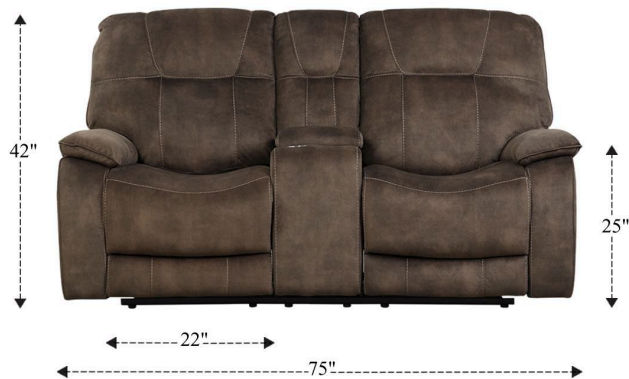

# Reclining Sofa

Overall Dimensions	83.5" x 38.5" x 42.5"
Overall Width	83.5"
Overall Depth	38.5"
Overall Height	42.5"
Overall Weight	205.5 lbs.
Fully Reclined	66"
Distance from Wall	6"
Back of Seat to end of Chaise	41"
Leg Height (Distance from Foot Rest to Floor in Full Recline)	23"
Head Height (Distance from Headrest to Floor in Full Recline)	33"

Seat Width	22"
Seat Depth	22"
Seat Height	19.5"
Arm Width	10"
Arm Depth	21"
Arm Height	25"
Back Width	25"
Back Height	25"
Headrest Extended from Back	--

# Reclining Console Loveseat

Overall Dimensions	75" x 38.5" x 42"
Overall Width	75"
Overall Depth	38.5"
Overall Height	42"
Overall Weight	199 lbs.
Fully Reclined	66"
Distance from Wall	6"
Back of Seat to end of Chaise	41"
Leg Height (Distance from Foot Rest to Floor in Full Recline)	23"
Head Height (Distance from Headrest to Floor in Full Recline)	33"