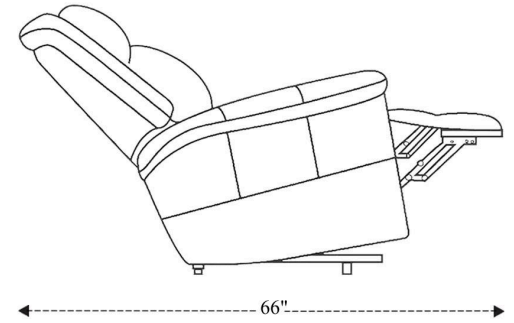

# Reclining Sofa

Overall Dimensions	83.5" x 38.5" x 42.5"
Overall Width	83.5"
Overall Depth	38.5"
Overall Height	42.5"
Overall Weight	205.5 lbs.
Fully Reclined	66"
Distance from Wall	6"
Back of Seat to end of Chaise	41"
Leg Height (Distance from Foot Rest to Floor in Full Recline)	23"
Head Height (Distance from Headrest to Floor in Full Recline)	33"

Seat Width	22"
Seat Depth	22"
Seat Height	19.5"
Arm Width	10"
Arm Depth	21"
Arm Height	25"
Back Width	25"
Back Height	25"
Headrest Extended from Back	--

# Reclining Console Loveseat

Overall Dimensions	75" x 38.5" x 42"
Overall Width	75"
Overall Depth	38.5"
Overall Height	42"
Overall Weight	199 lbs.
Fully Reclined	66"
Distance from Wall	6"
Back of Seat to end of Chaise	41"
Leg Height (Distance from Foot Rest to Floor in Full Recline)	23"
Head Height (Distance from Headrest to Floor in Full Recline)	33"