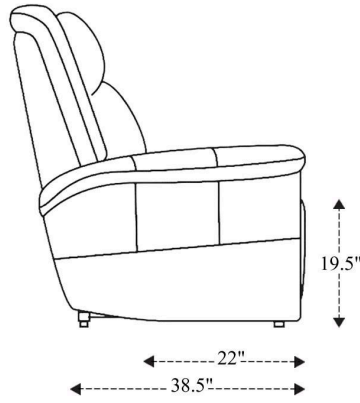

# Reclining Sofa

Overall Dimensions	83.5" x 38.5" x 42.5"
Overall Width	83.5"
Overall Depth	38.5"
Overall Height	42.5"
Overall Weight	205.5 lbs.
Fully Reclined	66"
Distance from Wall	6"
Back of Seat to end of Chaise	41"
Leg Height (Distance from Foot Rest to Floor in Full Recline)	23"
Head Height (Distance from Headrest to Floor in Full Recline)	33"

Seat Width	22"
Seat Depth	22"
Seat Height	19.5"
Arm Width	10"
Arm Depth	21"
Arm Height	25"
Back Width	25"
Back Height	25"
Headrest Extended from Back	--

# Reclining Console Loveseat

Overall Dimensions	75" x 38.5" x 42"
Overall Width	75"
Overall Depth	38.5"
Overall Height	42"
Overall Weight	199 lbs.
Fully Reclined	66"
Distance from Wall	6"
Back of Seat to end of Chaise	41"
Leg Height (Distance from Foot Rest to Floor in Full Recline)	23"
Head Height (Distance from Headrest to Floor in Full Recline)	33"